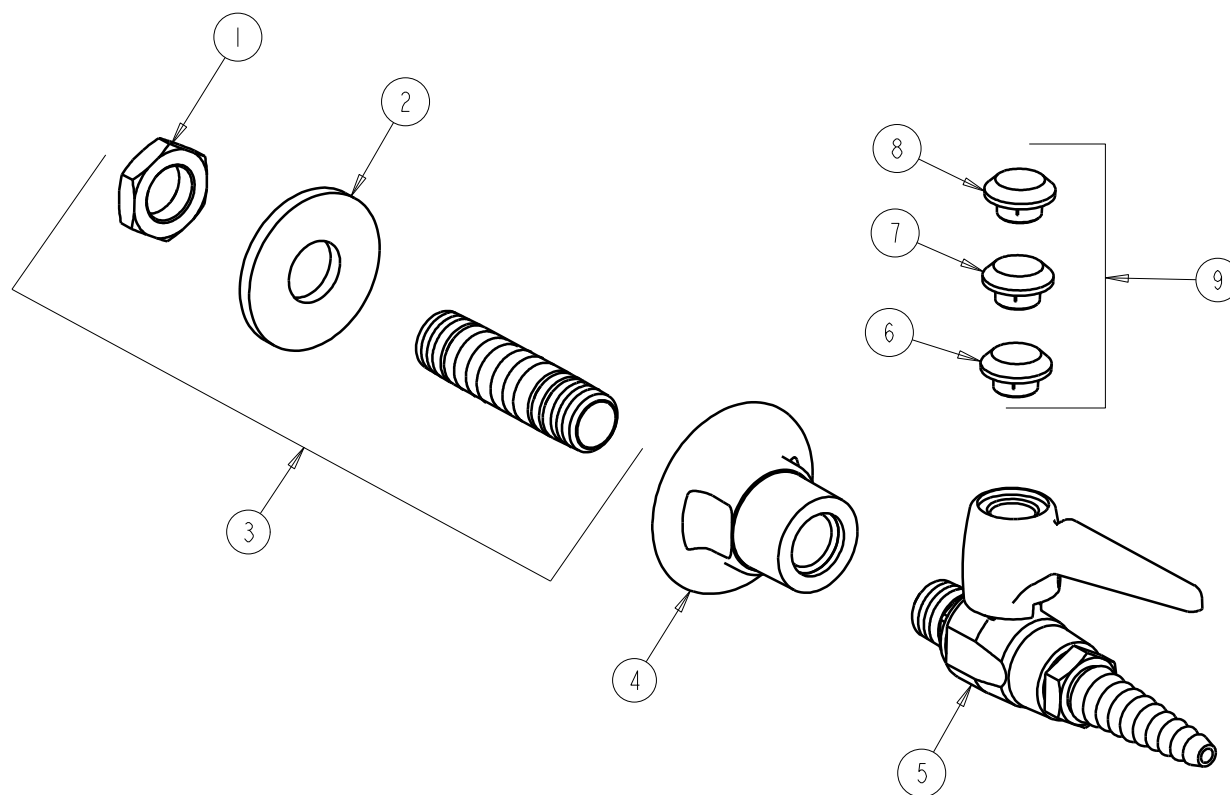

CHICAGO FAUCETS
a Geberit company

2100 South Clearwater Drive
Des Plaines, IL 60018
Phone: 847-803-5000
Fax: 847-803-5454
www.chicagofaucets.com

REPAIR PARTS

FITTING NO.

986-WSV909AGVCP

SUBMITTED MODEL NO.

ITEM NO.

FOR TECHNICAL ASSISTANCE
1-800-TEC-TRUE (1-800-832-8783)

BY: SID DATE: 12-02-08

CHK: *[Signature]* REV:

ITEM	PART NO.	DESCRIPTION	ITEM	PART NO.	DESCRIPTION
1	705-008JKRBF	NUT	6	216-278JKNF	BUTTON 'AIR'
2	705-010JKNF	STEEL WASHER	7	216-328JKNF	BUTTON 'GAS'
3	979-001KJKRBF	SHANK ASSEMBLY 2-5/8 X 3/8 NPT	8	216-378JKNF	BUTTON 'VAC'
4	986-FCP	WALL FLANGE	9	216-PPJKNF	PRE-PACK ('AIR', 'GAS', 'VAC')
5	909-LESS216-28CP	BALL VALVE			