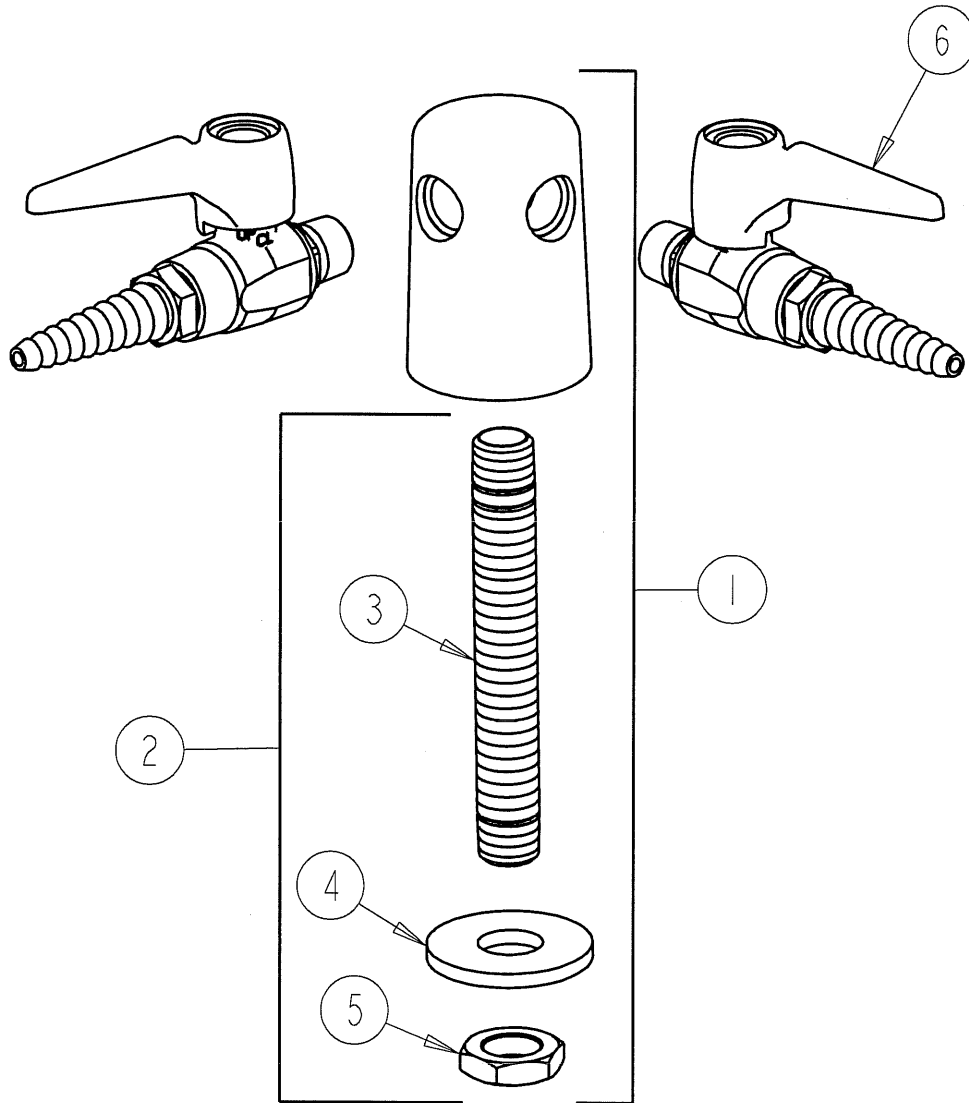

# PARTS LIST

BY: SID  
CHK'D: AT

**CHICAGO FAUCETS**  
a Geberit company

FINISH: AS SPECIFIED  
DATE: 09-24-03

982-WSV909LESS216-28

ITEM NO.	PART NO.	DESCRIPTION
1	982-WS	TURRET ASSEMBLY
2	957-003K	SHANK ASSEMBLY
3	957-003	MALE THREAD SHANK
4	705-010	WASHER
5	705-008	LOCKNUT
6	909-LESS216-28	BALL VALVE