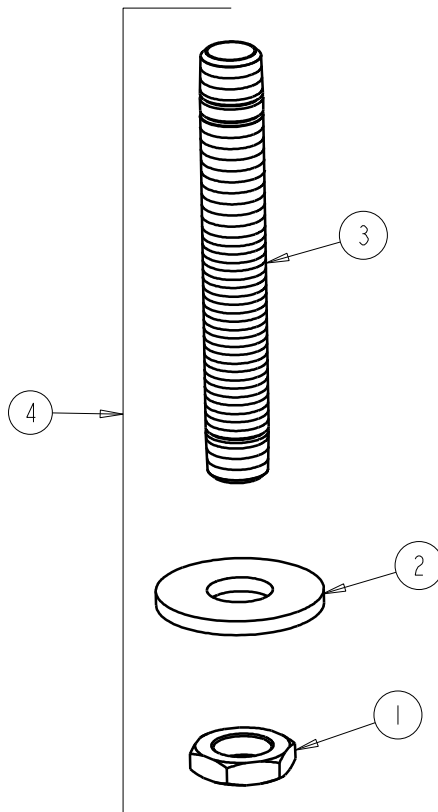

**CHICAGO FAUCETS**  
a Geberit company

2100 South Clearwater Drive  
Des Plaines, IL 60018  
Phone: 847-803-5000  
Fax: 847-803-5454  
www.chicagofaucets.com

**REPAIR PARTS**

FITTING NO.

**982-VR909CAGSAM**

SUBMITTED MODEL NO.

ITEM NO.

BY: JAR DATE: 09-18-09

CHK: *JAR* REV:

**FOR TECHNICAL ASSISTANCE**  
1-800-TEC-TRUE (1-800-832-8783)

ITEM	PART NO.	DESCRIPTION
1	705-008JKRBF	NUT
2	705-010JKNF	STEEL WASHER
3	957-003JKRBF	MALE THREAD SHANK
4	957-003JKRBF	SHANK ASSEMBLY 3/8 X 4-3/4
5	---	TURRET, TWO OUTLETS
6	216-278JKNF	BUTTON 'AIR'
7	216-328JKNF	BUTTON 'GAS'