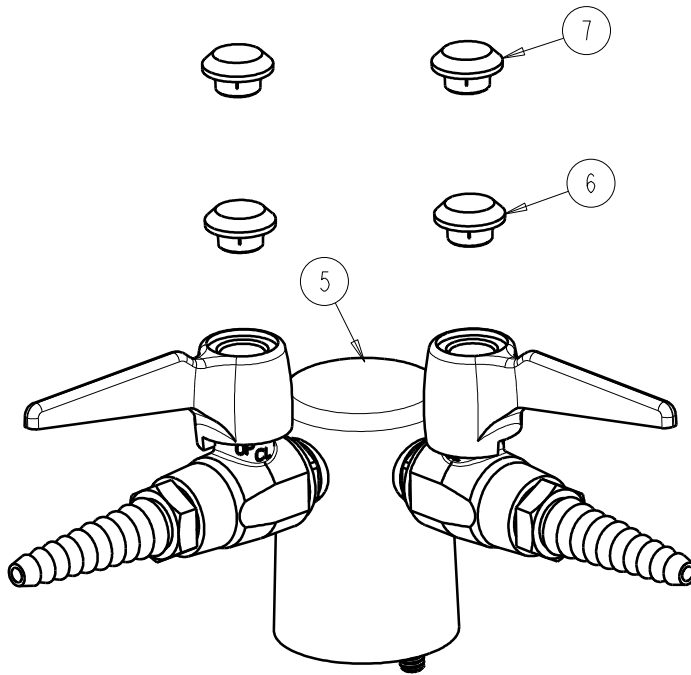

SUBMITTED MODEL NO.

ITEM NO.

BY: JAR DATE: 09-18-09

CHK: *JAR* REV:

**FOR TECHNICAL ASSISTANCE**  
1-800-TEC-TRUE (1-800-832-8783)

ITEM	PART NO.	DESCRIPTION
1	705-008JKRBF	NUT
2	705-010JKNF	STEEL WASHER
3	957-003JKRBF	MALE THREAD SHANK
4	957-003JKRBF	SHANK ASSEMBLY 3/8 X 4-3/4
5	---	TURRET, TWO OUTLETS
6	216-278JKNF	BUTTON 'AIR'
7	216-328JKNF	BUTTON 'GAS'