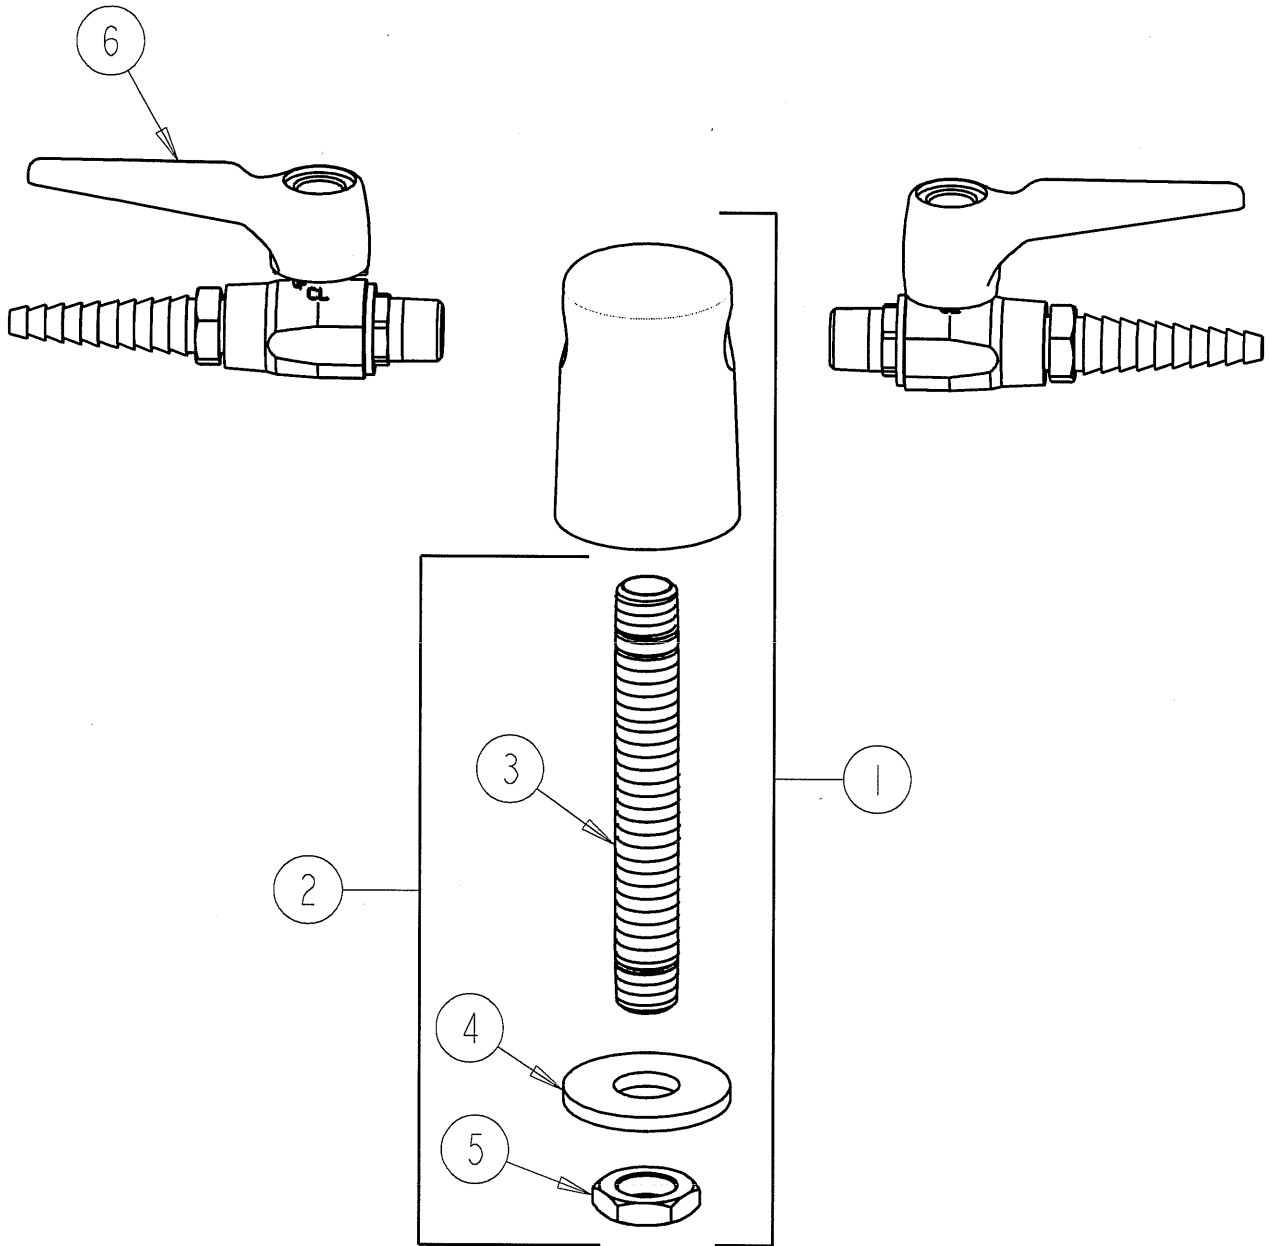

PARTS LIST

BY: SID
CHK'D: *AT*

**CHICAGO
FAUCETS**
a Geberit company

FINISH: AS SPECIFIED
DATE: 09-24-03

981-WSV909LESS216-28

ITEM NO.	PART NO.	DESCRIPTION
1	981-WS	TURRET ASSEMBLY
2	957-003K	SHANK ASSEMBLY
3	957-003	MALE THREAD SHANK
4	705-010	WASHER
5	705-008	LOCKNUT
6	909-LESS216-28	BALL VALVE