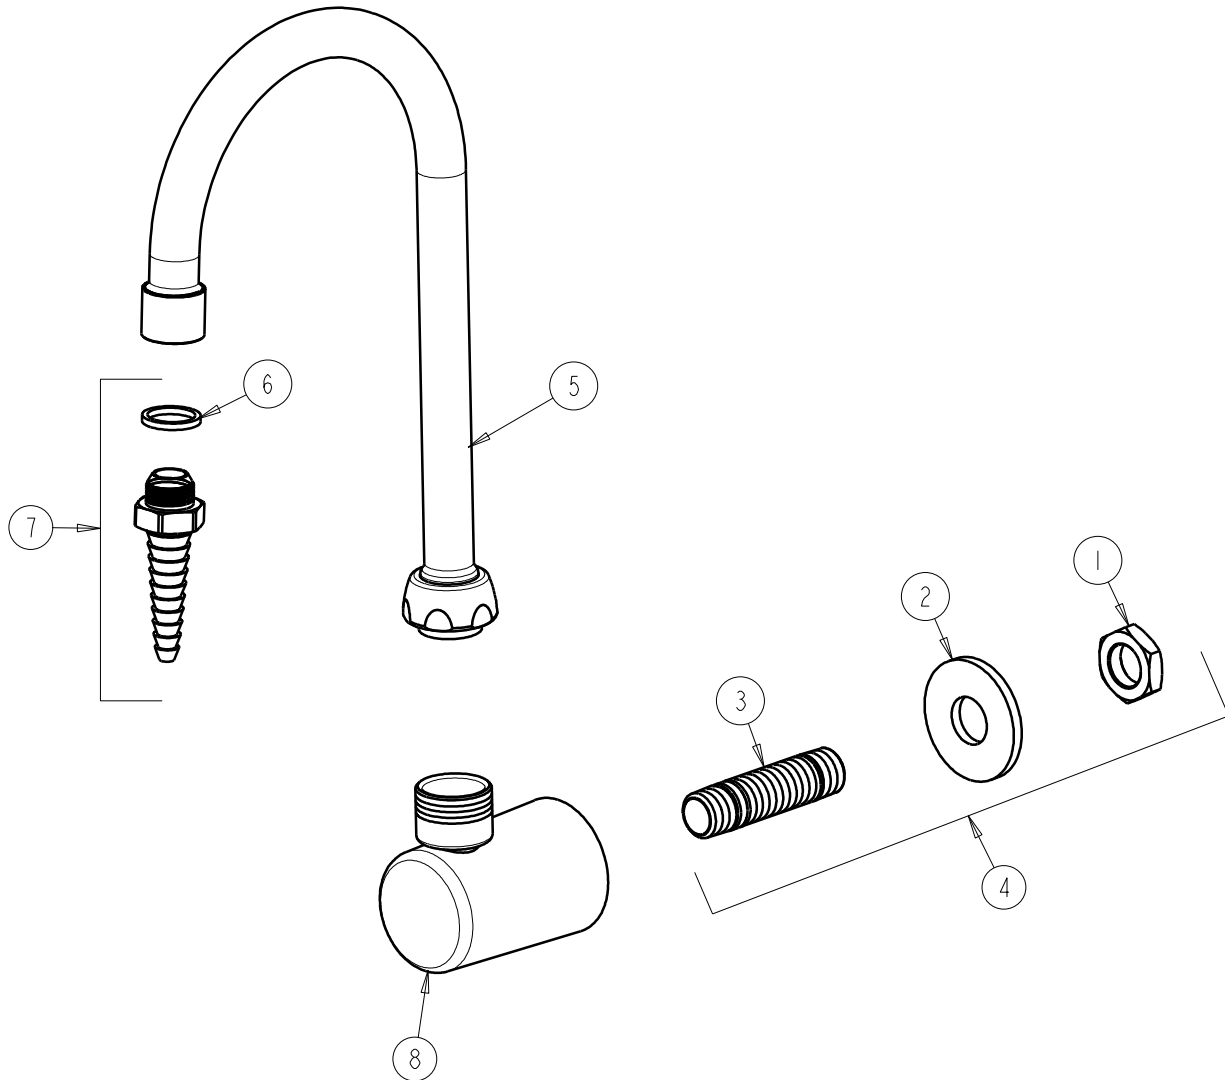

# REPAIR PARTS

BY: JAR      DATE: 09-17-09  
CHK: *JAR*      REV:

FITTING NO.  
**980-WSGN2E7SAM**  
SUBMITTED MODEL NO.

ITEM NO.

**FOR TECHNICAL ASSISTANCE**  
1-800-TEC-TRUE (1-800-832-8783)

ITEM	PART NO.	DESCRIPTION
1	705-008JKRBF	NUT
2	705-010JKNF	STEEL WASHER
3	—	MALE SHANK 2-5/8 X 3/8
4	979-001KJKRBF	SHANK ASSEMBLY 2-5/8 X 3/8 NPT
5	GN2BJKSAM	GN SPOUT B TYPE END
6	229-003JKNF	WASHER
7	E7JKSAM	SERRATED HOSE NOZZLE
8	—	BODY (NOT SOLD SEPARATELY)