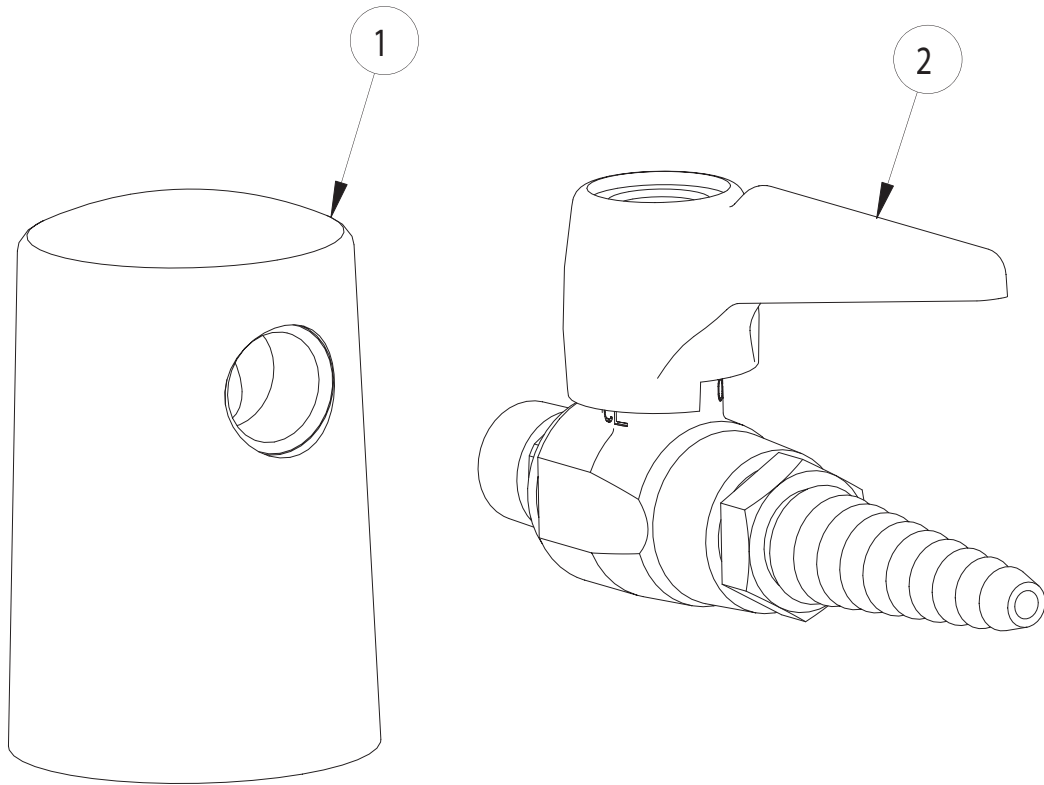

PARTS LIST

BY: JAR
CHK'D:

FINISH:
DATE:

AS SPECIFIED
2-28-01

980-909LESS216-28

ITEM NO.	PART NO.	DESCRIPTION
1	980	TURRET
2	909-LESS216-28	BALL VALVE