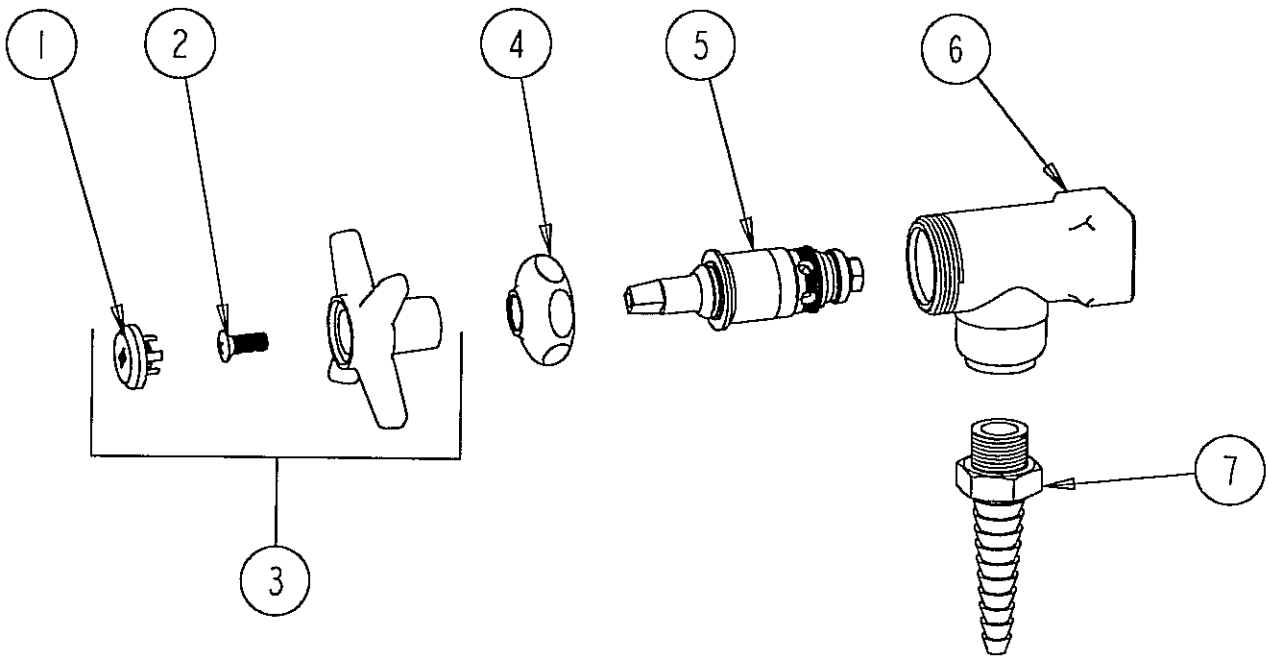

PARTS LIST

954

NO.	PART NO.	DESCRIPTION	NO.	PART NO.	DESCRIPTION
1	216-178	BUTTON C W	6	-----	VALVE BODY NOT SOLD SEPARATELY
2	420-010	SCREW	7	E7T	NOZZLE ASSEMBLY
3	204CW	HANDLE			
4	1-214	CAP			
5	217XTLH	L.H. SLO-COMPRESSION UNI			