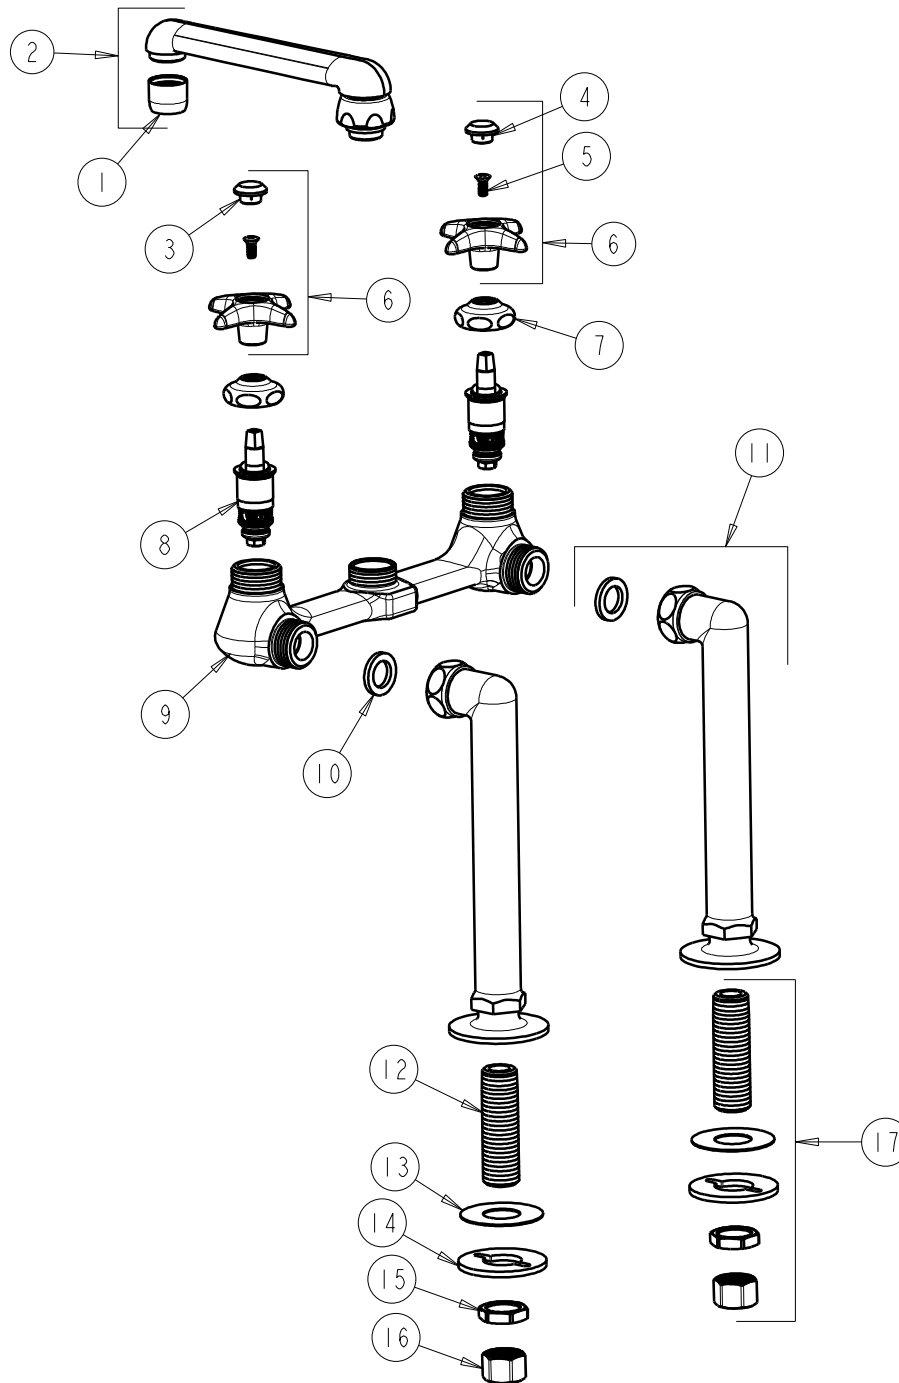

FITTING NO.

**941-CP**

SUBMITTED MODEL NO.

ITEM NO.

**FOR TECHNICAL ASSISTANCE**  
1-800-TEC-TRUE (1-800-832-8783)

ITEM	PART NO.	DESCRIPTION	ITEM	PART NO.	DESCRIPTION
1	E3JKCP	SOFTFLO AERATOR OUTLET	10	1-011JKNF	WASHER, .97 X .62 X .12
2	S6JKCP	FOR PARTS SEE S6JKCP	11	LSJKCP	TALL ANGLE INLET SUPPLY ARM
3	216-178JKNF	BUTTON 'CW'	12	748-002JKRBF	INLET SHANK 1/2-NPSM
4	216-128JKNF	BUTTON 'HW'	13	52-007JKNF	WASHER, RUBBER
5	420-010JKRCF	SCREW, 10-32 UNC PH 1/2	14	807-112JKNF	WASHER
6	204-PRJKCP	HANDLE ASSEMBLY (PAIR)	15	49-004JKRBF	LOCKNUT
7	1-214JKCP	CAP	16	49-005JKRBF	COUPLING NUT
8	217-XTLHJKNF	CARTRIDGE, SLO-COMPRESSION	17	748-002JKRBF	SHANK ASSEMBLY
9	—	VALVE BODY (NOT SOLD SEPARATELY)			