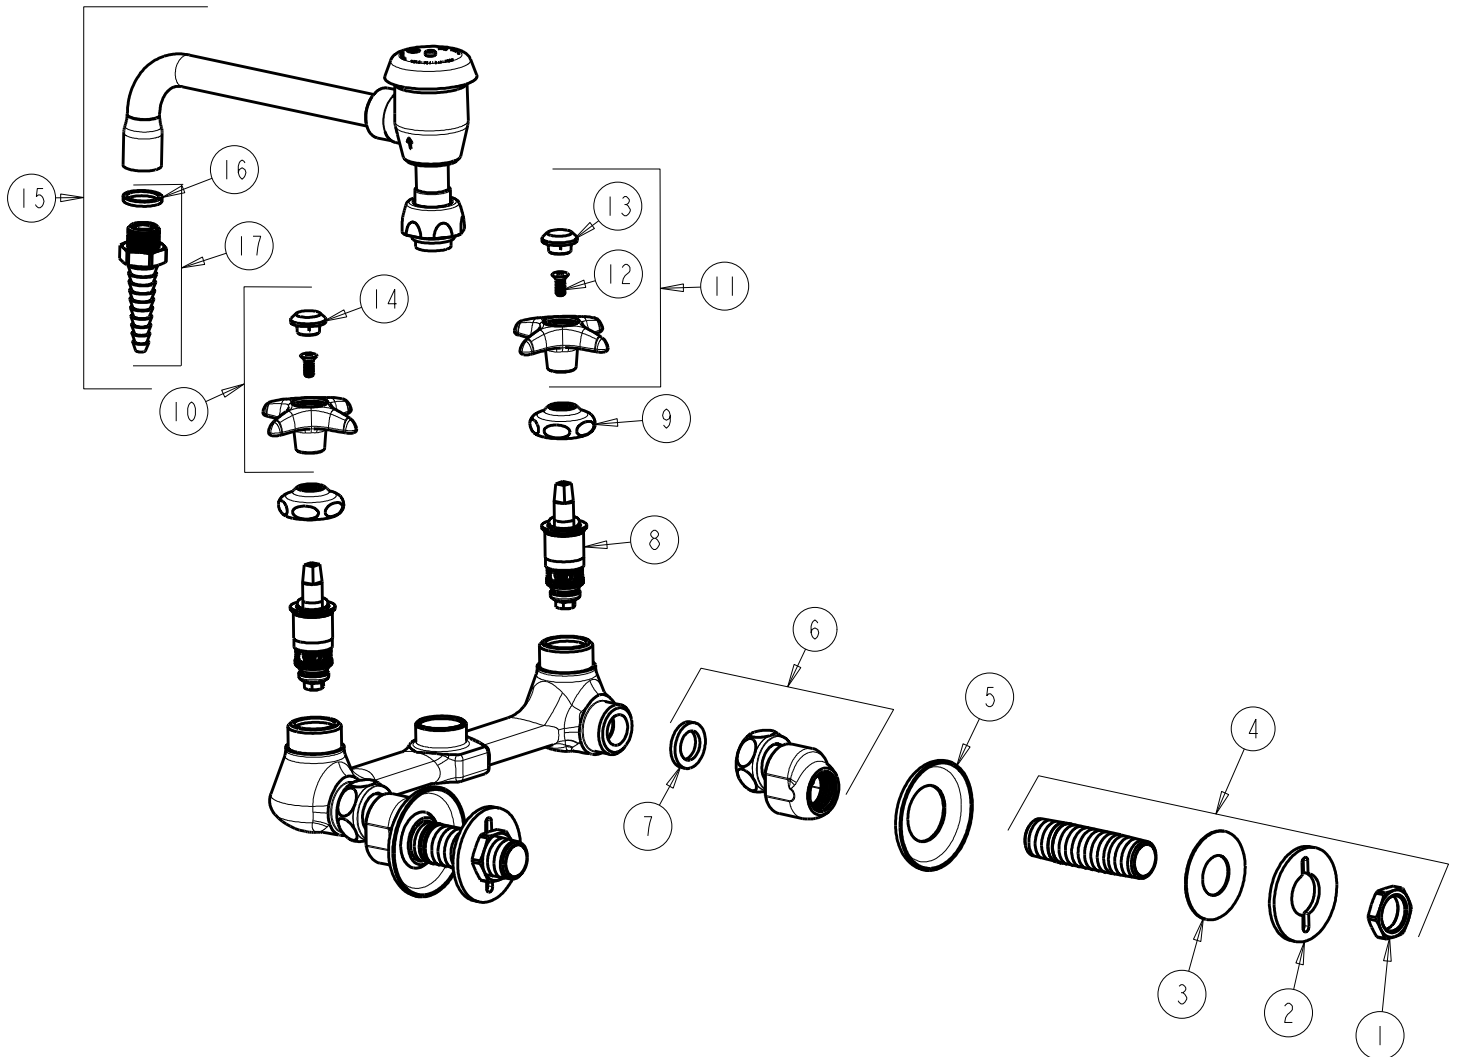

CHICAGO FAUCETS
a Geberit company

2100 South Clearwater Drive
Des Plaines, IL 60018
Phone: 847-803-5000
Fax: 847-803-5454
www.chicagofaucets.com

REPAIR PARTS

FITTING NO.

940-VBE7WSLCP

SUBMITTED MODEL NO.

ITEM NO.

BY: SID DATE: 11-01-07

CHK: *[Signature]* REV: 04-03-09

FOR TECHNICAL ASSISTANCE
1-800-TEC-TRUE (1-800-832-8783)

ITEM	PART NO.	DESCRIPTION	ITEM	PART NO.	DESCRIPTION
1	49-004JKRBF	LOCKNUT	10	204-CWJKCP	HANDLE ASSEMBLY
2	807-112JKNF	WASHER	11	204-HWJKCP	HANDLE ASSEMBLY
3	52-007JKNF	WASHER, RUBBER	12	420-010JKRCF	SCREW, 10-32 UNC PH 1/2
4	932-001KJKRBF	INLET SHANK ASSEMBLY	13	216-128JKNF	BUTTON 'HW'
5	1-055JKCP	FLANGE	14	216-178JKNF	BUTTON 'CW'
6	GJKABCP	ARM ASSEMBLY w/WASHER	15	L8BVBE7JKCP	VACUUM BREAKER SWING SPOUT
7	1-011JKNF	WASHER, .97 X .62 X .12	16	229-003JKNF	WASHER
8	217-XTLHJKNF	CARTRIDGE, SLO-COMPRESSION (LH)	17	E7JKCP	SERRATED HOSE NOZZLE
9	1-214JKCP	CAP			