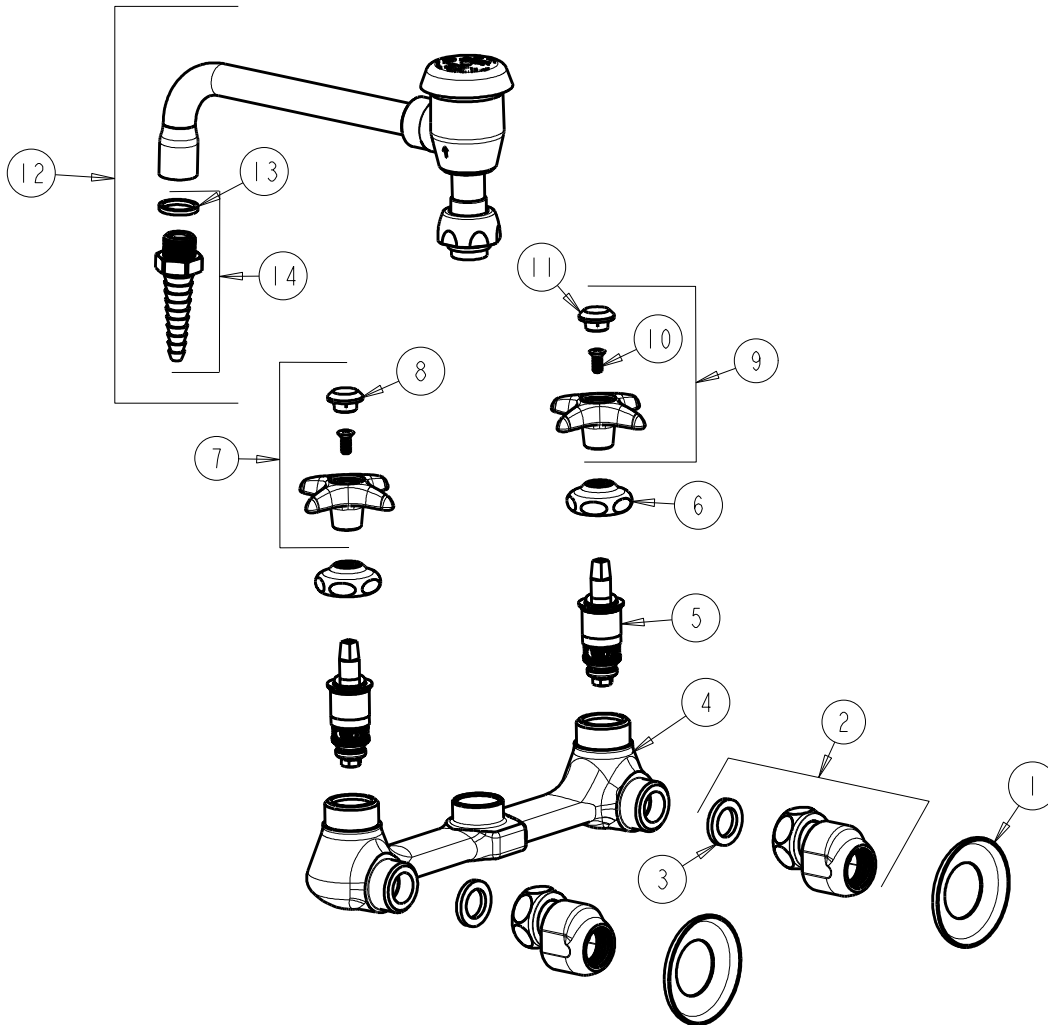

**CHICAGO FAUCETS**  
a Geberit company

2100 South Clearwater Drive  
Des Plaines, IL 60018  
Phone: 847-803-5000  
Fax: 847-803-5454  
www.chicagofaucets.com

**REPAIR PARTS**

FITTING NO.

**940-VBE7CP**

SUBMITTED MODEL NO.

ITEM NO.

BY: SID DATE: 11-01-07

CHK: *[Signature]* REV: 11-16-11

**FOR TECHNICAL ASSISTANCE**  
**1-800-TEC-TRUE (1-800-832-8783)**

ITEM	PART NO.	DESCRIPTION	ITEM	PART NO.	DESCRIPTION
1	1-055JKCP	FLANGE	8	216-178JKNF	BUTTON 'CW'
2	GJKABCP	ARM ASSEMBLY w/WASHER	9	204-HWJKCP	HANDLE ASSEMBLY
3	1-011JKNF	WASHER, .97 X .62 X .12	10	420-010JKRCF	SCREW, 10-32 UNC PH 1/2
4	—	VALVE BODY (NOT SOLD SEPARATELY)	11	216-128JKNF	BUTTON 'HW'
5	217-XTLHJKNF	CARTRIDGE, SLO-COMPRESSION (LH)	12	L8BVBE7JKCP	VACUUM BREAKER SWING SPOUT
6	1-214JKCP	CAP	13	229-003JKNF	WASHER
7	204-CWJKCP	HANDLE ASSEMBLY	14	E7JKCP	SERRATED HOSE NOZZLE