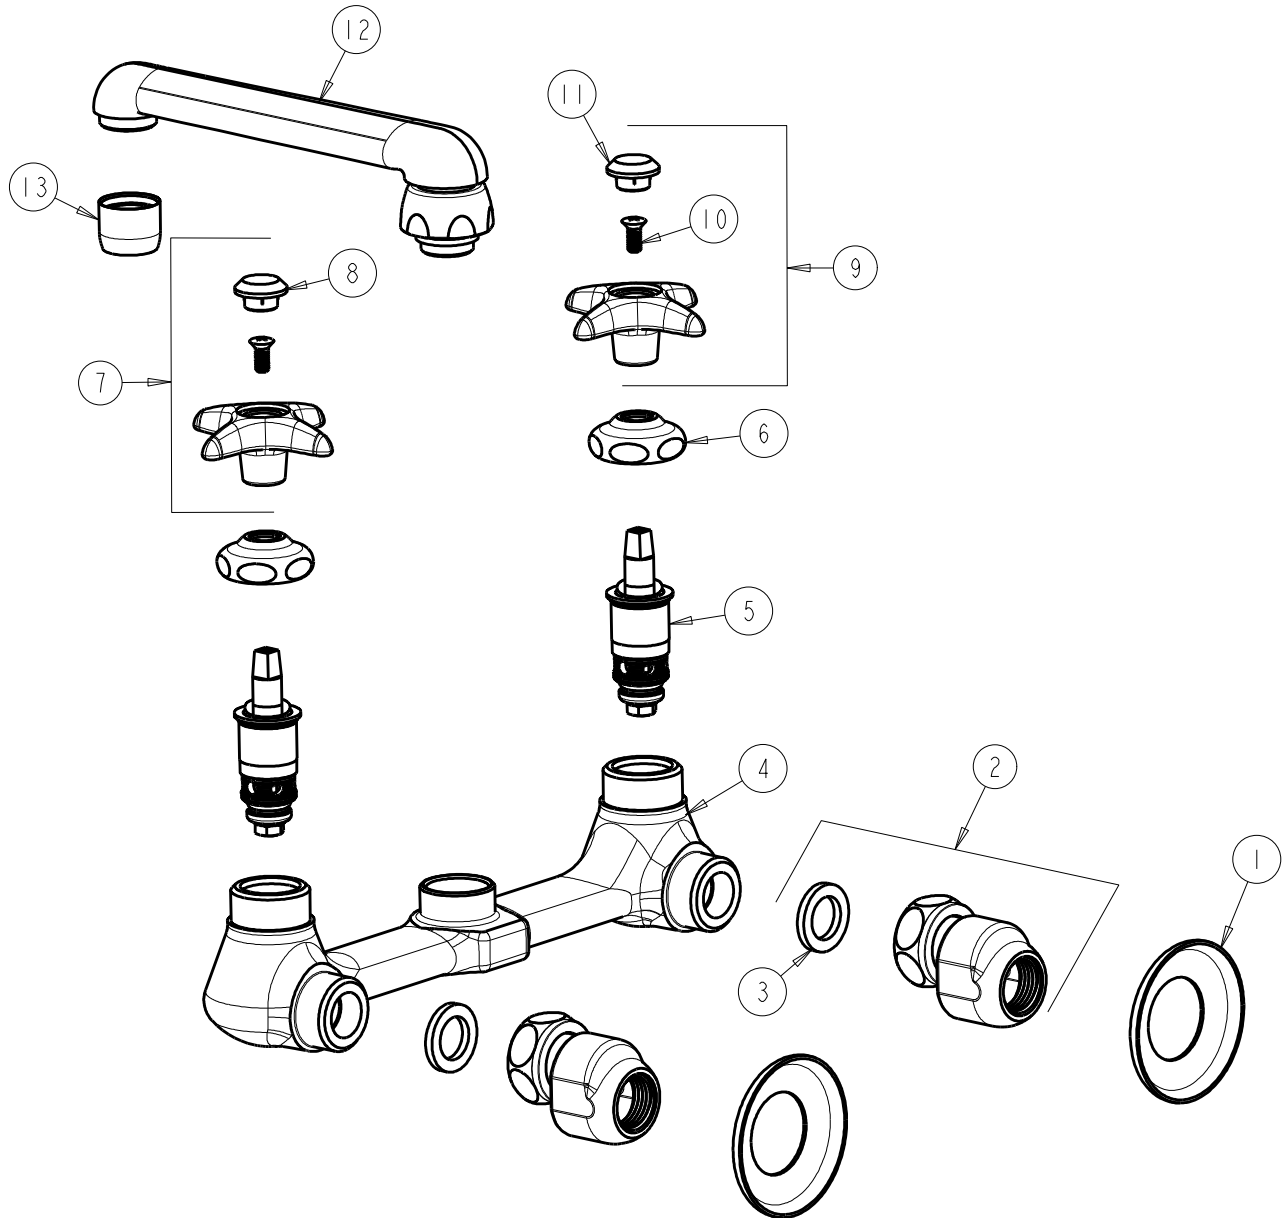

CHICAGO FAUCETS
a Geberit company

2100 South Clearwater Drive
Des Plaines, IL 60018
Phone: 847-803-5000
Fax: 847-803-5454
www.chicagofaucets.com

REPAIR PARTS

BY: JAR DATE: 10-29-01

CHK: *[Signature]* REV: 11-16-11

FITTING NO.

940-CP

SUBMITTED MODEL NO.

ITEM NO.

FOR TECHNICAL ASSISTANCE
1-800-TEC-TRUE (1-800-832-8783)

ITEM	PART NO.	DESCRIPTION	ITEM	PART NO.	DESCRIPTION
1	1-055JKCP	FLANGE	8	216-178JKNF	BUTTON 'CW'
2	GJKABCP	ARM ASSEMBLY w/WASHER	9	204-HWJKCP	HANDLE ASSEMBLY
3	1-011JKNF	WASHER, .97 X .62 X .12	10	420-010JKRCF	SCREW, 10-32 UNC PH 1/2
4	—	VALVE BODY (NOT SOLD SEPARATELY)	11	216-128JKNF	BUTTON 'HW'
5	217-XTLHJKNF	CARTRIDGE, SLO-COMPRESSION (LH)	12	S6LESSE3JKCP	SPOUT
6	1-214JKCP	CAP	13	E3JKCP	SOFTFLO AERATOR OUTLET
7	204-CWJKCP	HANDLE ASSEMBLY			