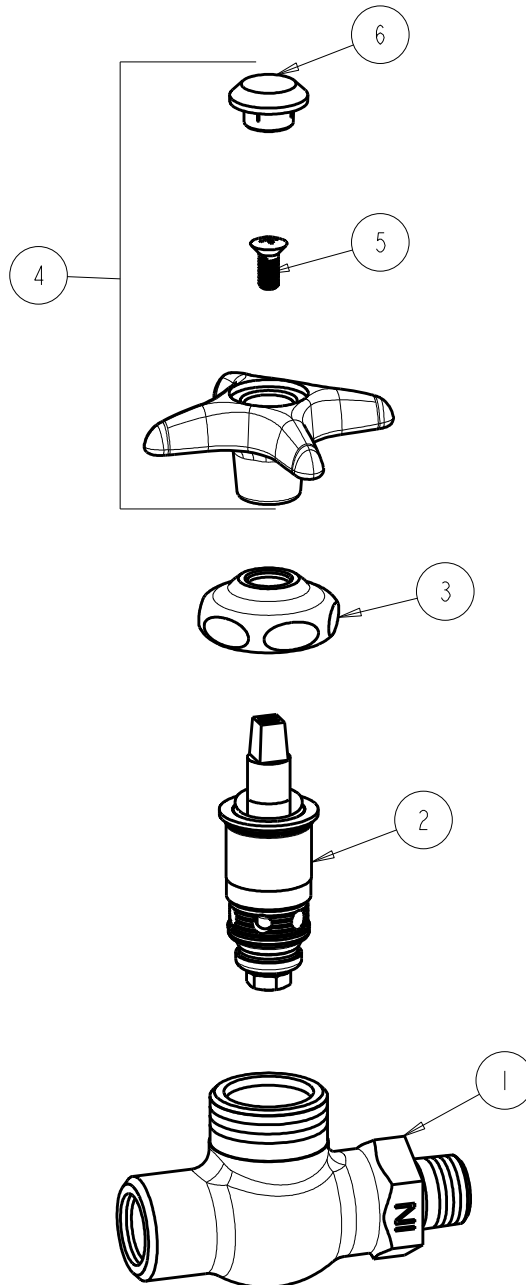

BY: SID DATE: 11-17-11

CHK:  REV:

FITTING NO.

937-LESSE7CP

SUBMITTED MODEL NO.

ITEM NO.

ITEM	PART NO.	DESCRIPTION
1	---	BODY (NOT SOLD SEPARATELY)
2	217-XTLHJKNF	CARTRIDGE, SLO-COMPRESSION (LH)
3	1-214JKCP	CAP
4	204-CWJKCP	HANDLE ASSEMBLY (CW)
5	420-010JKRCF	SCREW, 10-32 UNC PH 1/2
6	216-178JKNF	BUTTON 'CW'