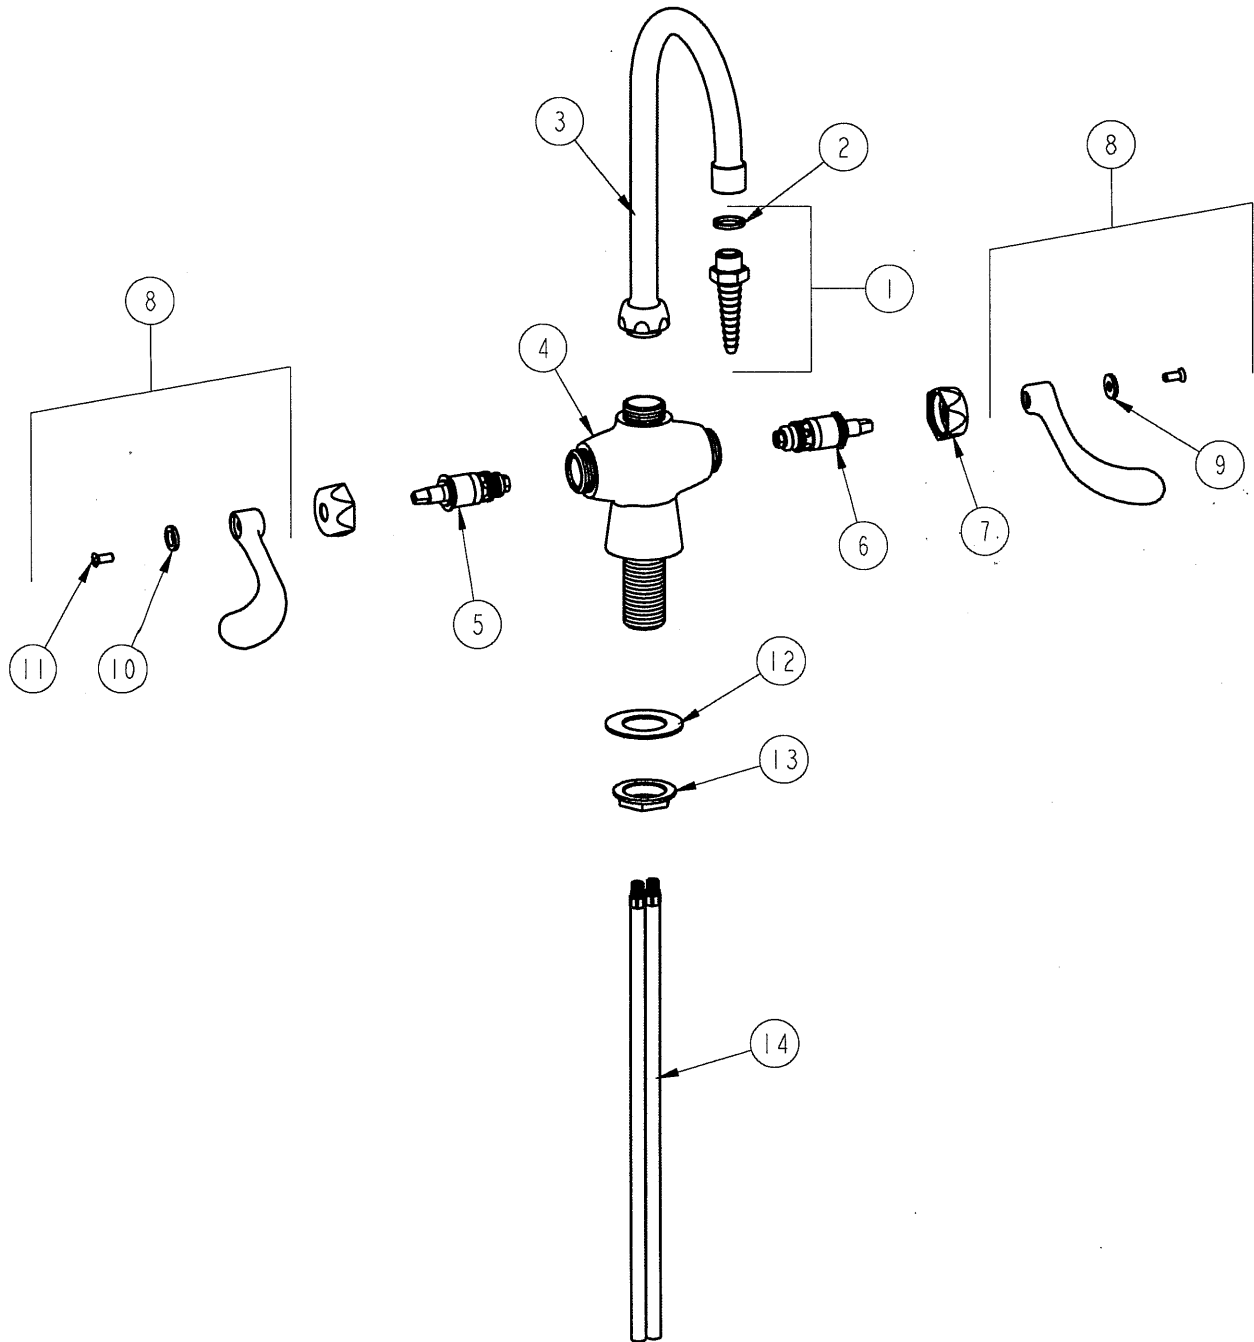

# PARTS LIST

BY: SID  
CHK'D:

**CHICAGO FAUCETS**  
a Geberit company

FINISH: AS SPECIFIED  
DATE: 01-08-07

929-317

ITEM NO.	PART NO.	DESCRIPTION	ITEM NO.	PART NO.	DESCRIPTION
1	E7	LAB NOZZLE OUTLET	8	317-PR	WRISTBLADE HANDLE ASSY. (PAIR)
2	229-003	WASHER	9	633-123	INDEX BUTTON (BLUE)
3	GN2B	FOR PARTS SEE GN2B	10	633-023	INDEX BUTTON (RED)
4	-----	VALVE BODY (NOT SOLD SEPARATELY)	11	420-010	SCREW
5	1-100XT	QUATURN UNIT (LH)	12	50-014	STEEL WASHER
6	1-099XT	QUATURN UNIT (RH)	13	50-003	LOCKNUT
7	444-005	CAP NUT	14	50-101K	SUPPLY TUBE ASSEMBLY