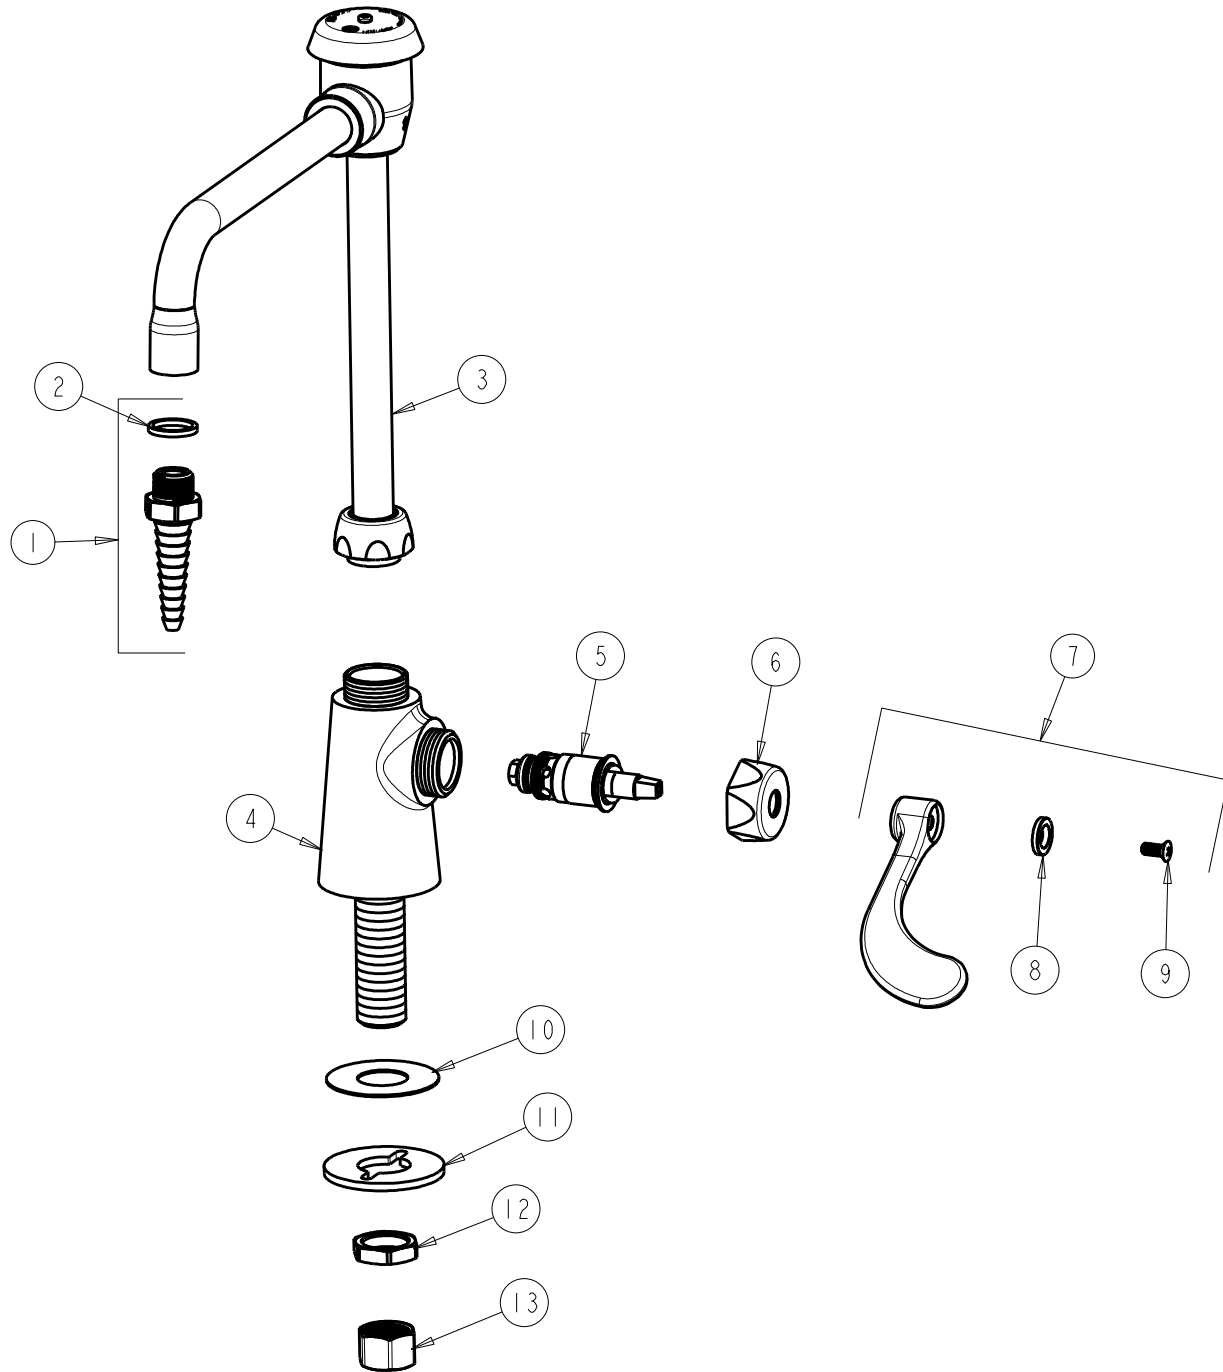

CHICAGO FAUCETS
a Geberit company

2100 South Clearwater Drive
Des Plaines, IL 60018
Phone: 847-803-5000
Fax: 847-803-5454
www.chicagofaucets.com

REPAIR PARTS

FITTING NO.

928-GN8BVBE7-317CP

SUBMITTED MODEL NO.

BY: SID DATE: 10-25-11

CHK: *[Signature]* REV:

ITEM NO.

FOR TECHNICAL ASSISTANCE
1-800-TEC-TRUE (1-800-832-8783)

ITEM	PART NO.	DESCRIPTION	ITEM	PART NO.	DESCRIPTION
1	E7JKCP	SERRATED HOSE NOZZLE	8	633-123JKNF	INDEX BUTTON (BLUE)
2	229-003JKNF	WASHER	9	420-010JKRCF	SCREW, 10-32 UNC PH 1/2
3	GN8BVBJKCP	VACUUM BREAKER SWING SPOUT	10	52-007JKNF	WASHER, RUBBER
4	---	VALVE BODY (NOT SOLD SEPARATELY)	11	807-112JKNF	WASHER
5	1-099XTJKNF	QUATURN CARTRIDGE (RH)	12	49-004JKRBF	LOCKNUT
6	444-005JKCP	CAP	13	49-005JKRBF	COUPLING NUT
7	317-COLDJKCP	WRISTBLADE HANDLE			