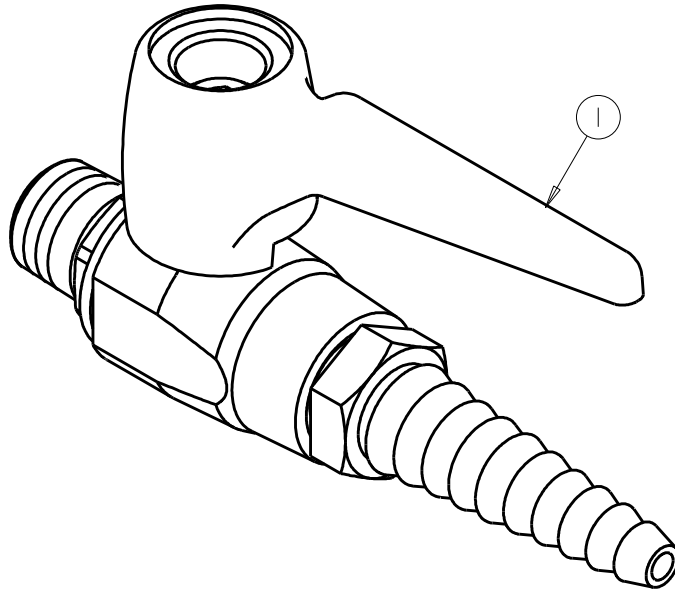

REPAIR PARTS

BY: SID DATE: 10-27-11

CHK:  REV:

FITTING NO.

909-CLESS216-28CP

SUBMITTED MODEL NO.

ITEM NO.

ITEM	PART NO.	DESCRIPTION
1	909-CLESS216-28CP	BALL VALVE w/ CHECK VALVE