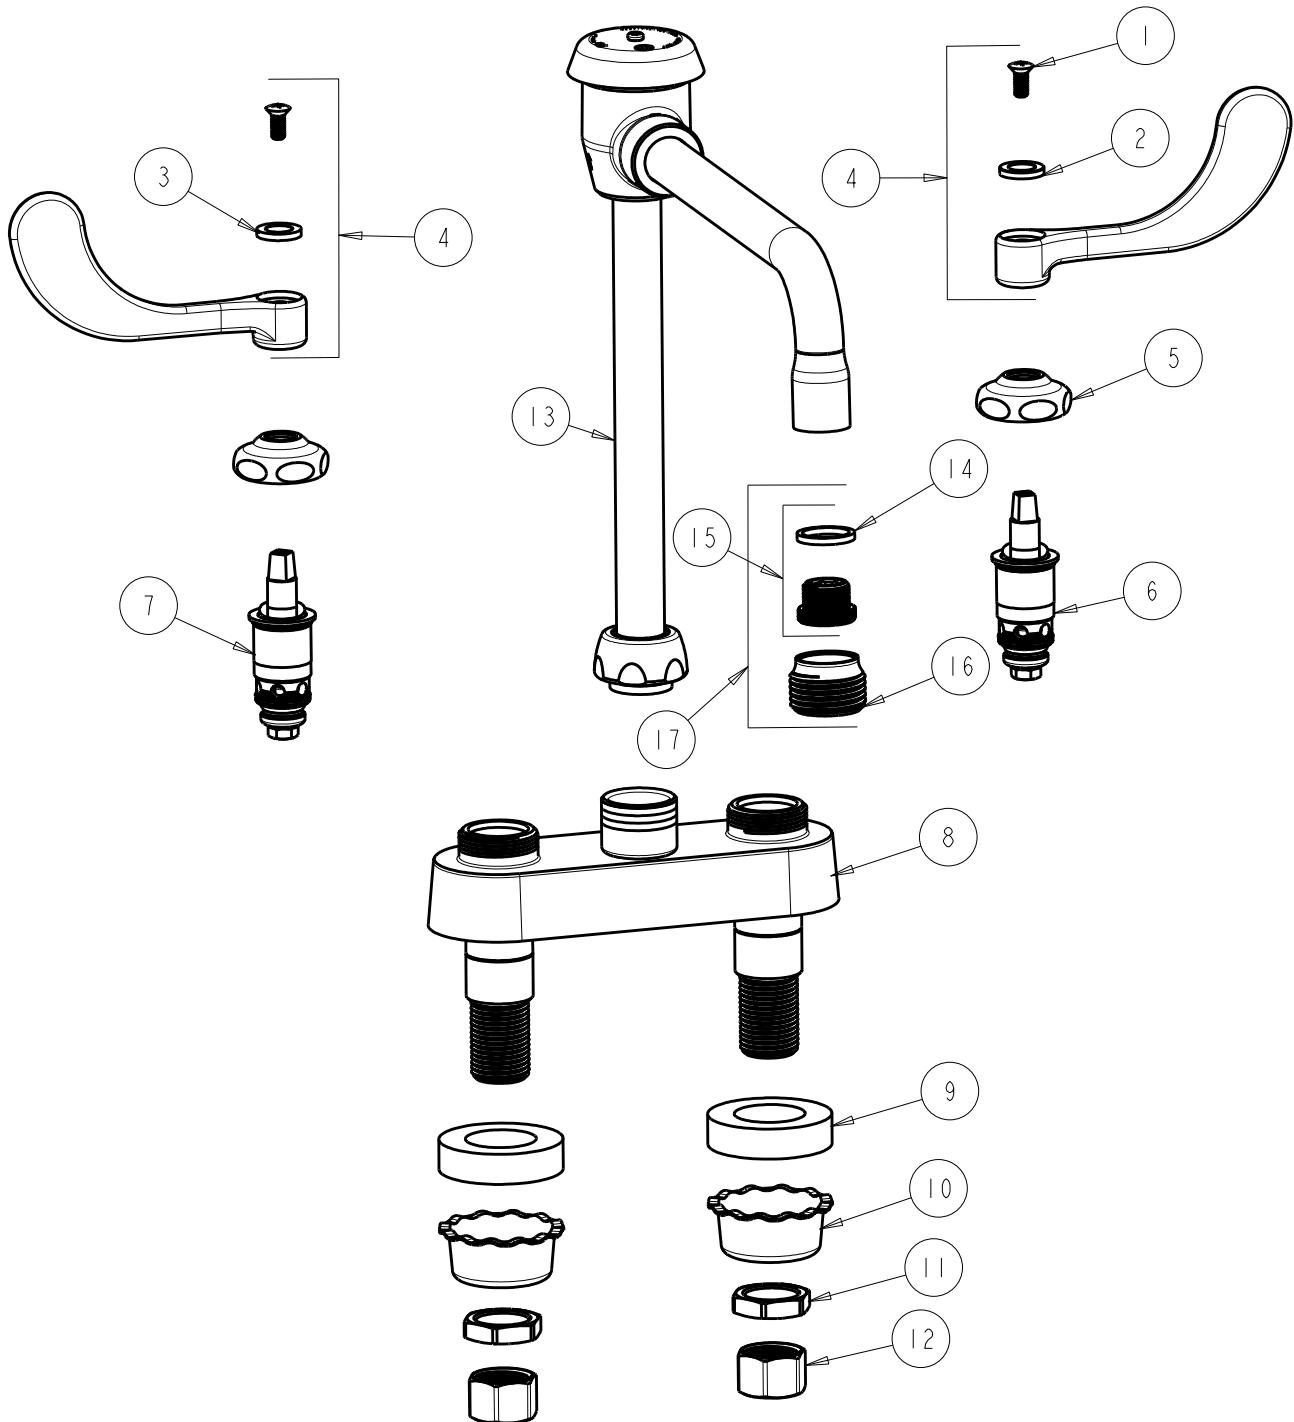

CHICAGO FAUCETS
a Geberit company

2100 South Clearwater Drive
Des Plaines, IL 60018
Phone: 847-803-5000
Fax: 847-803-5454
www.chicagofaucets.com

REPAIR PARTS

FITTING NO.

895-317GN8BVBE2-2CP

SUBMITTED MODEL NO.

ITEM NO.

FOR TECHNICAL ASSISTANCE
1-800-TEC-TRUE (1-800-832-8783)

BY: SID DATE: 01-27-11
CHK: *[Signature]* REV:

ITEM	PART NO.	DESCRIPTION	ITEM	PART NO.	DESCRIPTION
1	420-010JKRCF	SCREW, 10-32 UNC PH 1/2	10	1797-114JKNF	BASIN COCK WASHER
2	633-123JKNF	INDEX BUTTON (BLUE)	11	49-004JKRBF	LOCKNUT
3	633-023JKNF	INDEX BUTTON (RED)	12	49-005JKRBF	COUPLING NUT
4	317-PRJKCP	HANDLE, 4" WRISTBLADE (PAIR)	13	GN8BVBJKCP	VACUUM BREAKER SWING SPOUT
5	1-214JKCP	CAP	14	229-003JKNF	WASHER
6	1-099XTJKNF	QUATURN UNIT (RH)	15	K2JKRCF	ADAPTER
7	1-100XTJKNF	QUATURN UNIT (LH)	16	E2JKRCF	HOSE END
8	---	VALVE BODY (NOT SOLD SEPARATELY)	17	E2-2JKRCF	OUTLET WITH ADAPTER
9	555-313JKNF	WASHER			