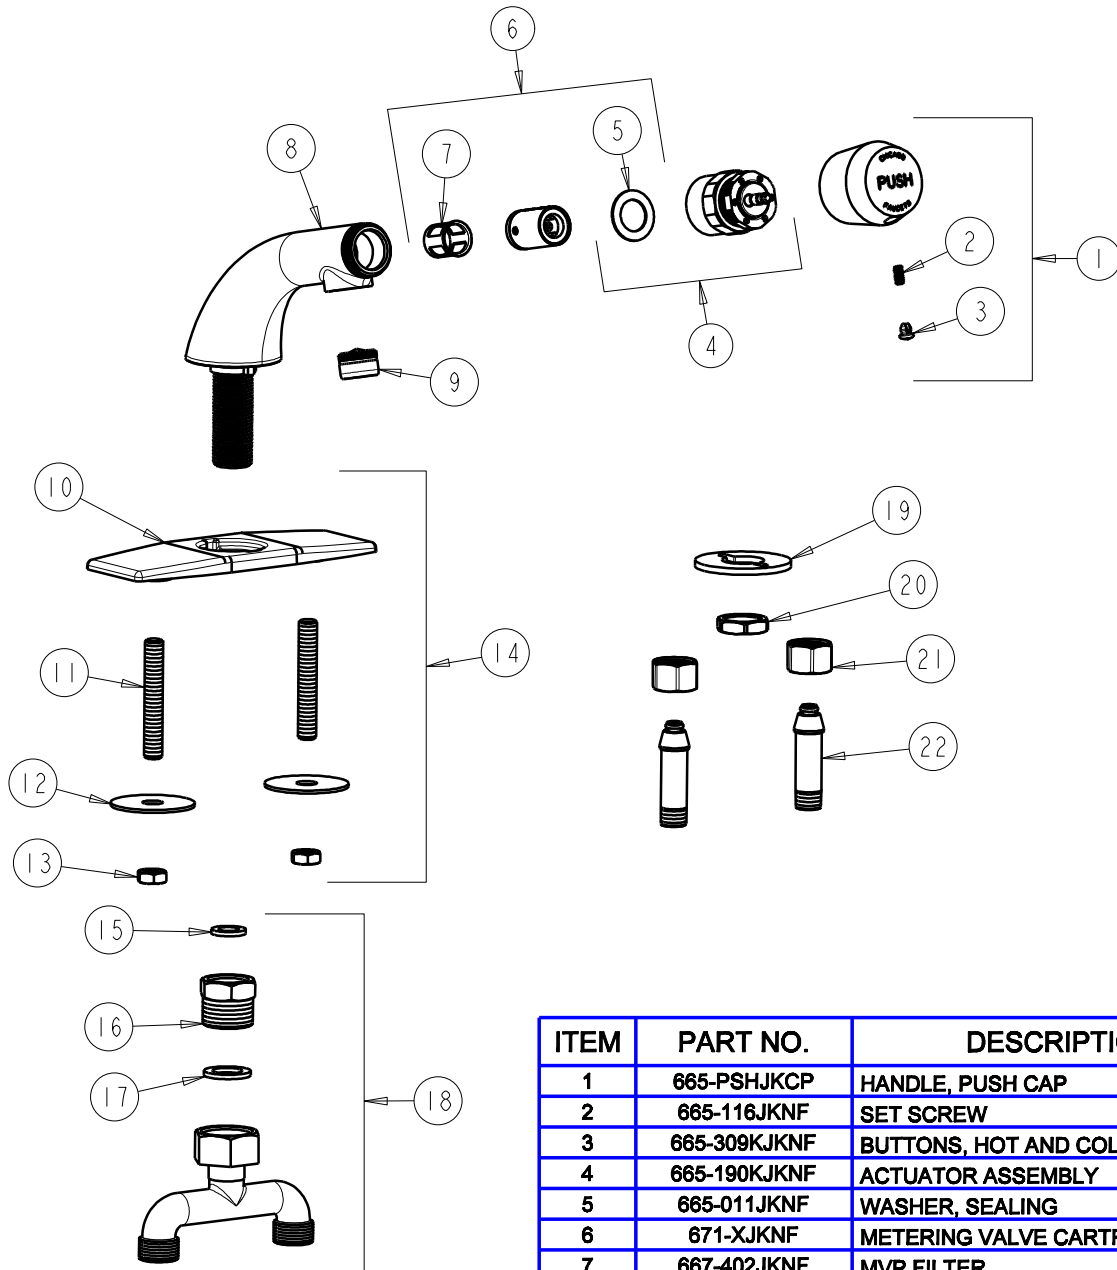

CHICAGO FAUCETS
a Geberit company

2100 South Clearwater Drive
Des Plaines, IL 60018
Phone: 847-803-5000
Fax: 847-803-5454
www.chicagofaucets.com

REPAIR PARTS

FITTING NO.

844-E12-665PSHCP

SUBMITTED MODEL NO.

ITEM NO.

BY: JAR DATE: 04-06-09

CHK: *[Signature]* REV:

FOR TECHNICAL ASSISTANCE
1-800-TEC-TRUE (1-800-832-8783)

| ITEM | PART NO. | DESCRIPTION |
|------|--------------|----------------------------------|
| 1 | 665-PSHJKCP | HANDLE, PUSH CAP |
| 2 | 665-116JKNF | SET SCREW |
| 3 | 665-309KJKNF | BUTTONS, HOT AND COLD |
| 4 | 665-190KJKNF | ACTUATOR ASSEMBLY |
| 5 | 665-011JKNF | WASHER, SEALING |
| 6 | 671-XJKNF | METERING VALVE CARTRIDGE |
| 7 | 667-402JKNF | MVP FILTER |
| 8 | — | VALVE BODY(NOT SOLD SEPARATELY) |
| 9 | E12JKCP | SOFTFLO OUTLET |
| 10 | 807-003JKCP | COVER PLATE |
| 11 | 634-215JKRBF | STUD, 3/8-24 UNF X 2.5 |
| 12 | 634-124JKNF | WASHER, STEEL 1.75 X .43 X .06 |
| 13 | 689-113JKRBF | NUT, 3/8-24 UNF X .56 X .22 |
| 14 | 807-003JKCP | COVER ASSEMBLY |
| 15 | 1001-002JKNF | GASKET |
| 16 | 808-001JKRBF | COUPLING |
| 17 | 1-143JKNF | SEAT WASHER |
| 18 | 1-143KJKRBF | CONNECTION ASSEMBLY |
| 19 | 807-112JKNF | WASHER |
| 20 | 49-004JKRBF | LOCKNUT |
| 21 | 49-005JKRBF | COUPLING NUT |
| 22 | 58-018KJKRBF | TAILPIECE |