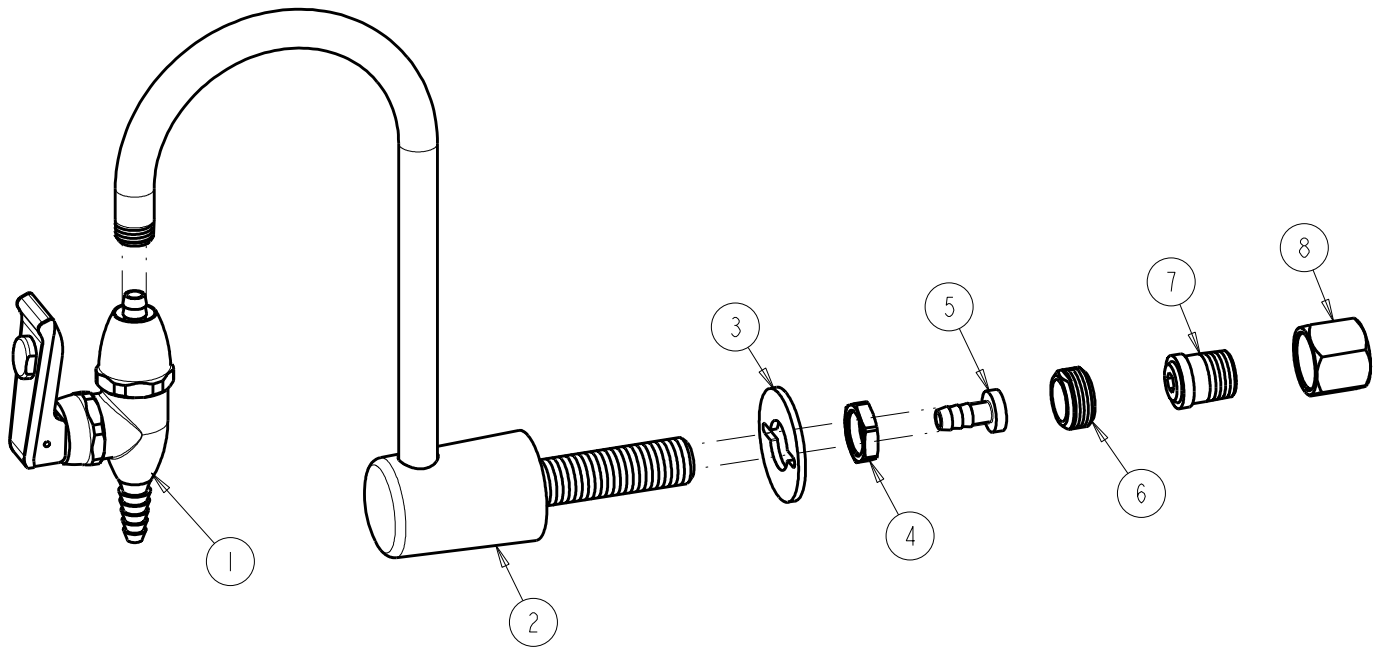

a Geberit company

2100 South Clearwater Drive
Des Plaines, IL 60018
Phone: 847-803-5000
Fax: 847-803-5454
www.chicagofaucets.com

FOR TECHNICAL ASSISTANCE
1-800-TEC-TRUE (1-800-832-8783)

REPAIR PARTS

BY: SID DATE: 11-11-02

CHK: REV: 06-18-14

FITTING NO.

839-CP

SUBMITTED MODEL NO.

ITEM NO.

ITEM	PART NO.	DESCRIPTION
1	839-VOJKNF	VALVE AND NOZZLE
2	-----	NOT SOLD SEPARATELY
3	807-112JKNF	WASHER
4	49-004JKRBF	LOCKNUT
5	839-003JKNF	TAILPIECE
6	839-004JKRBF	BUSHING
7	839-001JKNF	TAILPIECE
8	839-002JKRBF	NUT