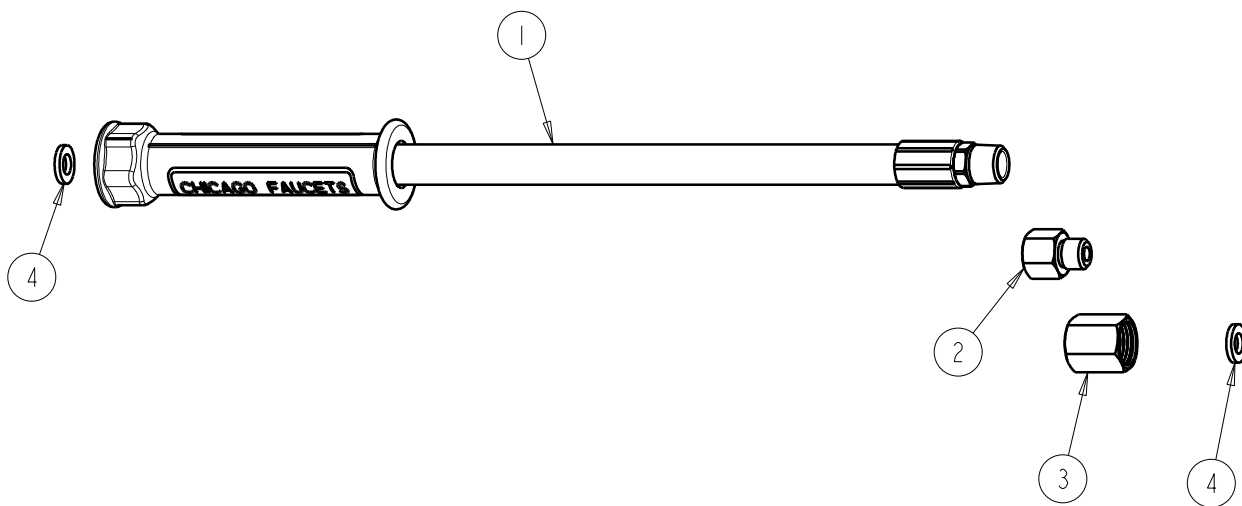

BY: SID DATE: 03-02-10

CHK:  REV:

FITTING NO.

83-77NF

SUBMITTED MODEL NO.

ITEM NO.

| ITEM | PART NO. | DESCRIPTION |
|------|--------------|-------------------------------|
| 1 | — | HOSE ASSY NOT SOLD SEPARATELY |
| 2 | 919-045JKRCF | ADAPTER FOR FISHER HANDLE |
| 3 | 919-027JKRCF | ADAPTER T&S HANDLE HOSE GUIDE |
| 4 | 919-143JKNF | GASKET, .67 X .35 X .09 |