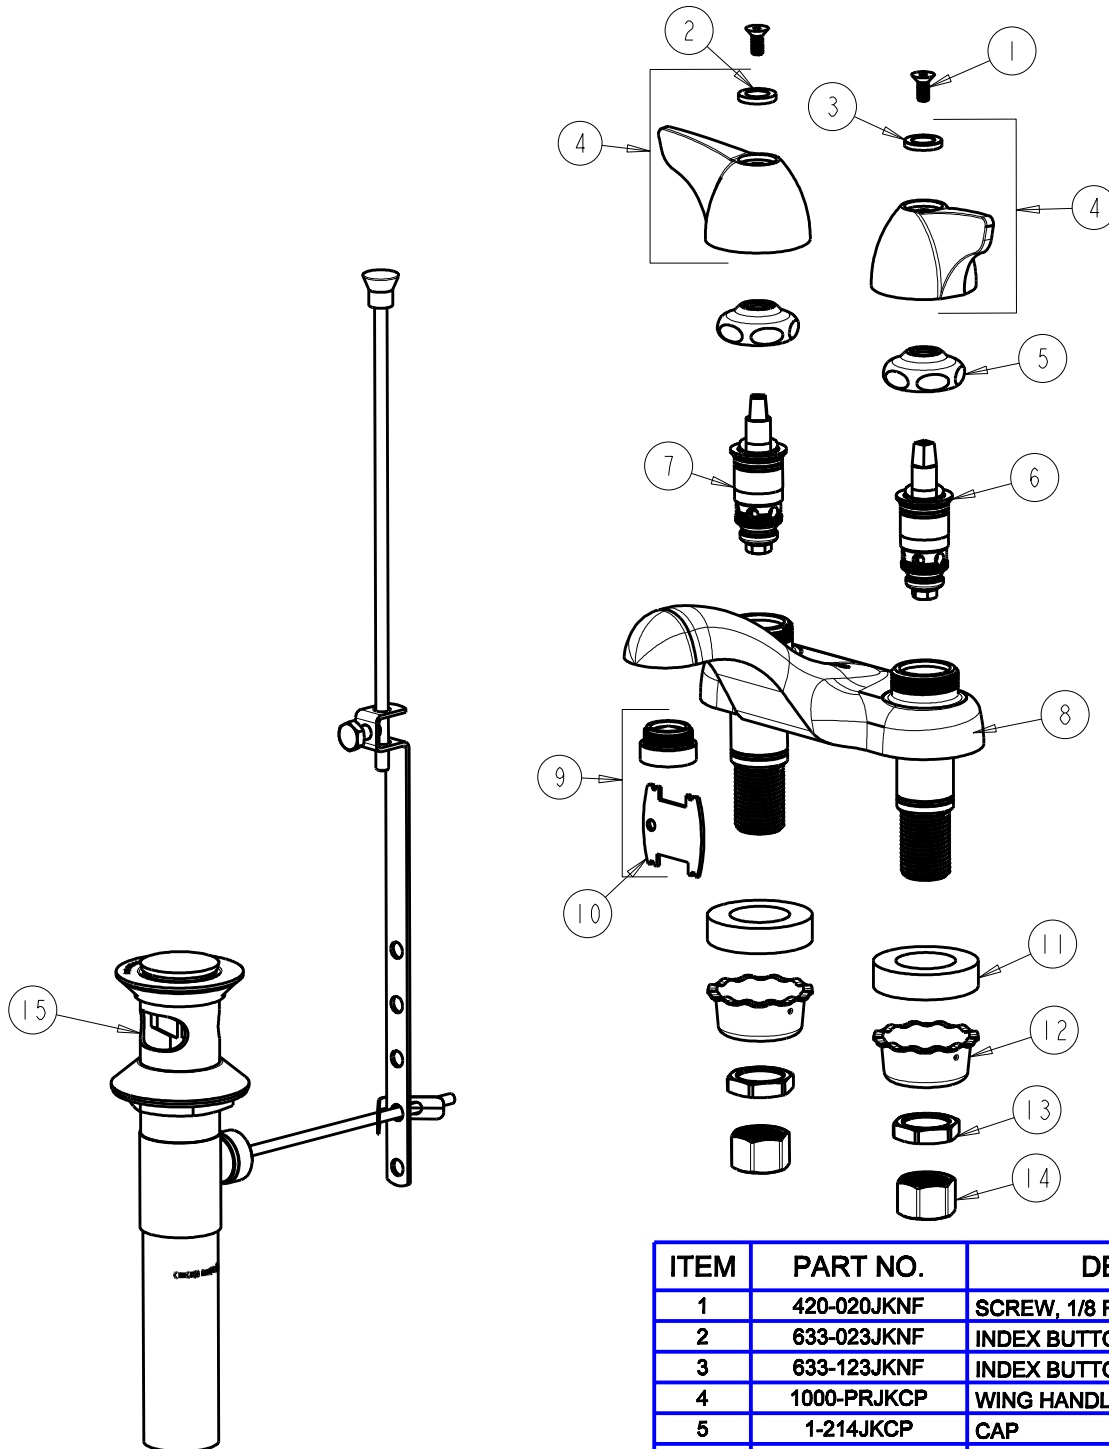

CHICAGO FAUCETS
a Geberit company

2100 South Clearwater Drive
Des Plaines, IL 60018
Phone: 847-803-5000
Fax: 847-803-5454
www.chicagofaucets.com

FOR TECHNICAL ASSISTANCE
1-800-TEC-TRUE (1-800-832-8783)

REPAIR PARTS

BY: SID DATE: 06-07-12
CHK: *[Signature]* REV:

FITTING NO.

797-V1000ABCP

SUBMITTED MODEL NO.

ITEM NO.

ITEM	PART NO.	DESCRIPTION
1	420-020JKNF	SCREW, 1/8 FLAT HEX HEAD X 1/2
2	633-023JKNF	INDEX BUTTON (RED)
3	633-123JKNF	INDEX BUTTON (BLUE)
4	1000-PRJKCP	WING HANDLE ASSEMBLY (PAIR)
5	1-214JKCP	CAP
6	1-099XTJKABNF	QUATURN CARTRIDGE (RH)
7	1-100XTJKABNF	QUATURN CARTRIDGE (LH)
8	—	VALVE BODY (NOT SOLD SEPARATELY)
9	E12VPJKCP	V.R. SOFTFLO AERATOR W/ KEY
10	3-024JKRCF	KEY, VP
11	555-313JKNF	WASHER
12	1797-114JKNF	BASIN COCK WASHER
13	49-004JKRBF	LOCKNUT
14	49-005JKRBF	COUPLING NUT
15	1222-KJKCP	POP-UP WASTE