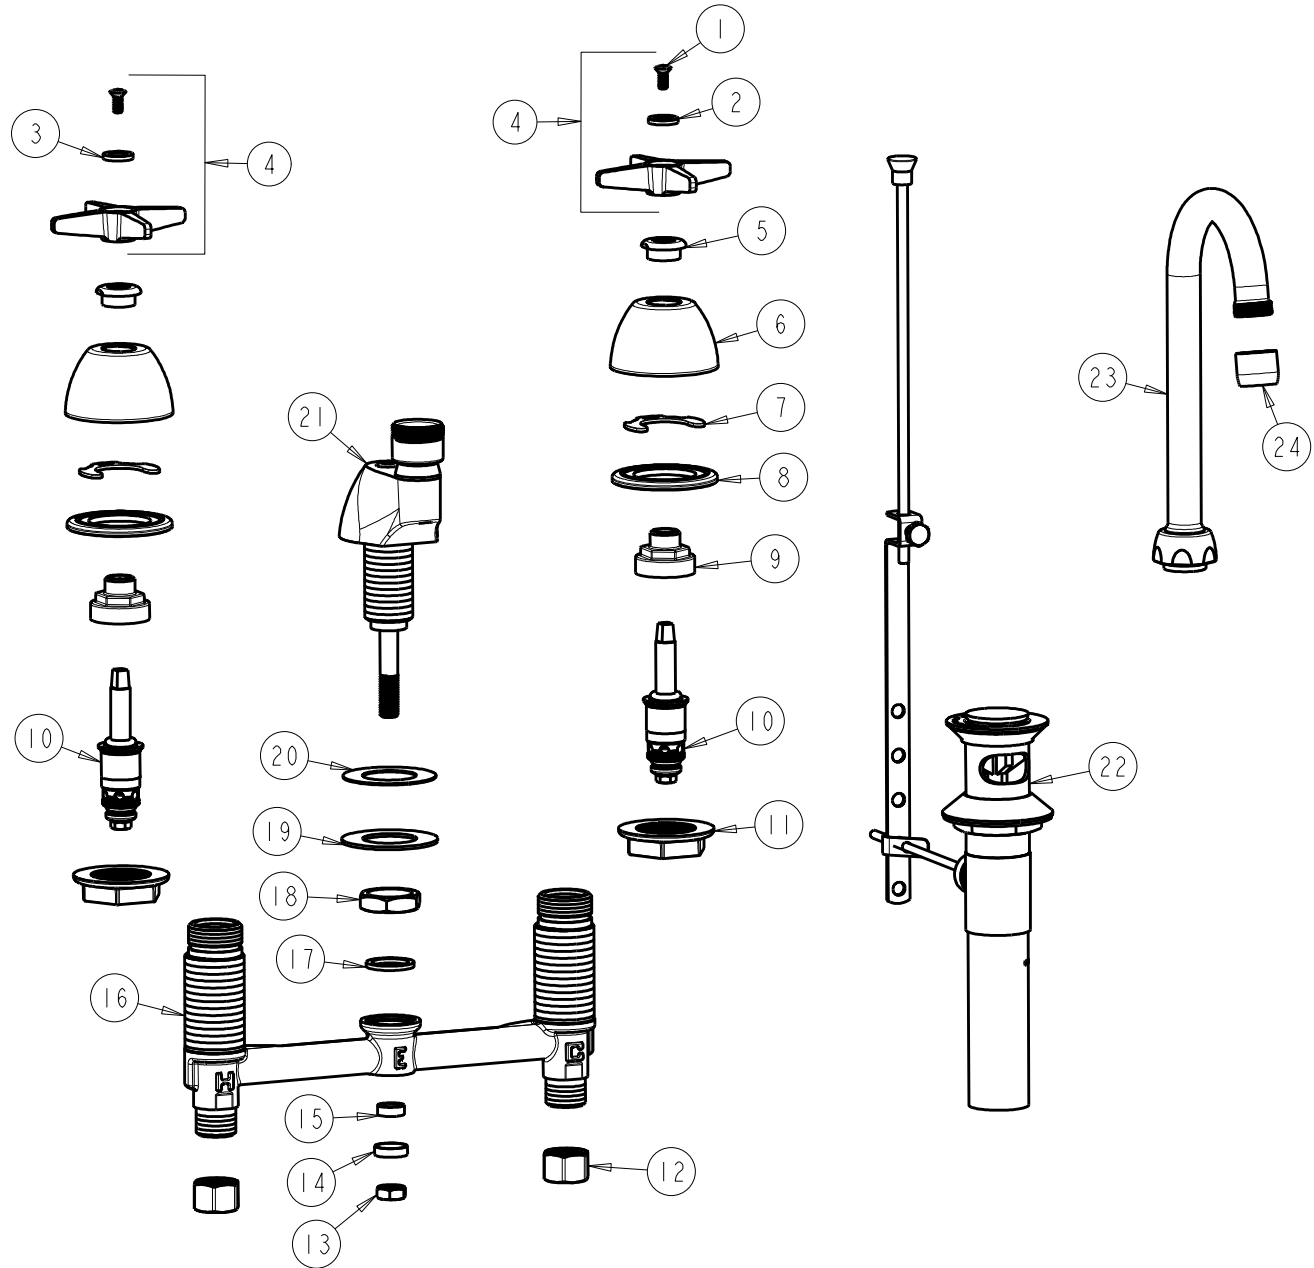

CHICAGO FAUCETS
a Geberit company

2100 South Clearwater Drive
Des Plaines, IL 60018
Phone: 847-803-5000
Fax: 847-803-5454
www.chicagofaucets.com

REPAIR PARTS

BY: JAR DATE: 11-07-02
CHK: REV: 07-08-11

FITTING NO.

794-CP

SUBMITTED MODEL NO.

ITEM NO.

FOR TECHNICAL ASSISTANCE
1-800-TEC-TRUE (1-800-832-8783)

ITEM	PART NO.	DESCRIPTION	ITEM	PART NO.	DESCRIPTION
1	420-010JKRCF	SCREW, 10-32 UNC PH 1/2	14	250-187JKRBF	RETAINER
2	633-123JKNF	INDEX BUTTON (BLUE)	15	1797-129JKNF	RUBBER WASHER
3	633-023JKNF	INDEX BUTTON (RED)	16	-----	BODY, VALVE
4	633-PRJKCP	4-ARM HANDLE ASSEMBLY	17	250-200JKNF	GASKET
5	422-113JKCP	ESCUTCHEON NUT	18	250-054JKRBF	LOCKNUT
6	250-082JKCP	ESCUTCHEON	19	50-014JKNF	STEEL WASHER
7	200-009JKNF	CLIP, RETAIN	20	739-056JKNF	RUBBER WASHER
8	888-026JKNF	WASHER, SEALING	21	794-304JKCP	SPOUT BASE ASSEMBLY
9	274-014JKRBF	NUT, CAP	22	1222-KJKCP	POP-UP WASTE
10	377-XTLHJKNF	LH QUATURN CARTRIDGE	23	GN1AJKCP	FOR PARTS SEE GN1AJKCP
11	250-004JKNF	LOCKNUT	24	E3JKCP	SOFTFLO AERATOR
12	49-005JKRBF	COUPLING NUT			
13	689-113JKRBF	NUT, 3/8-24 UNF X .56 X .22			