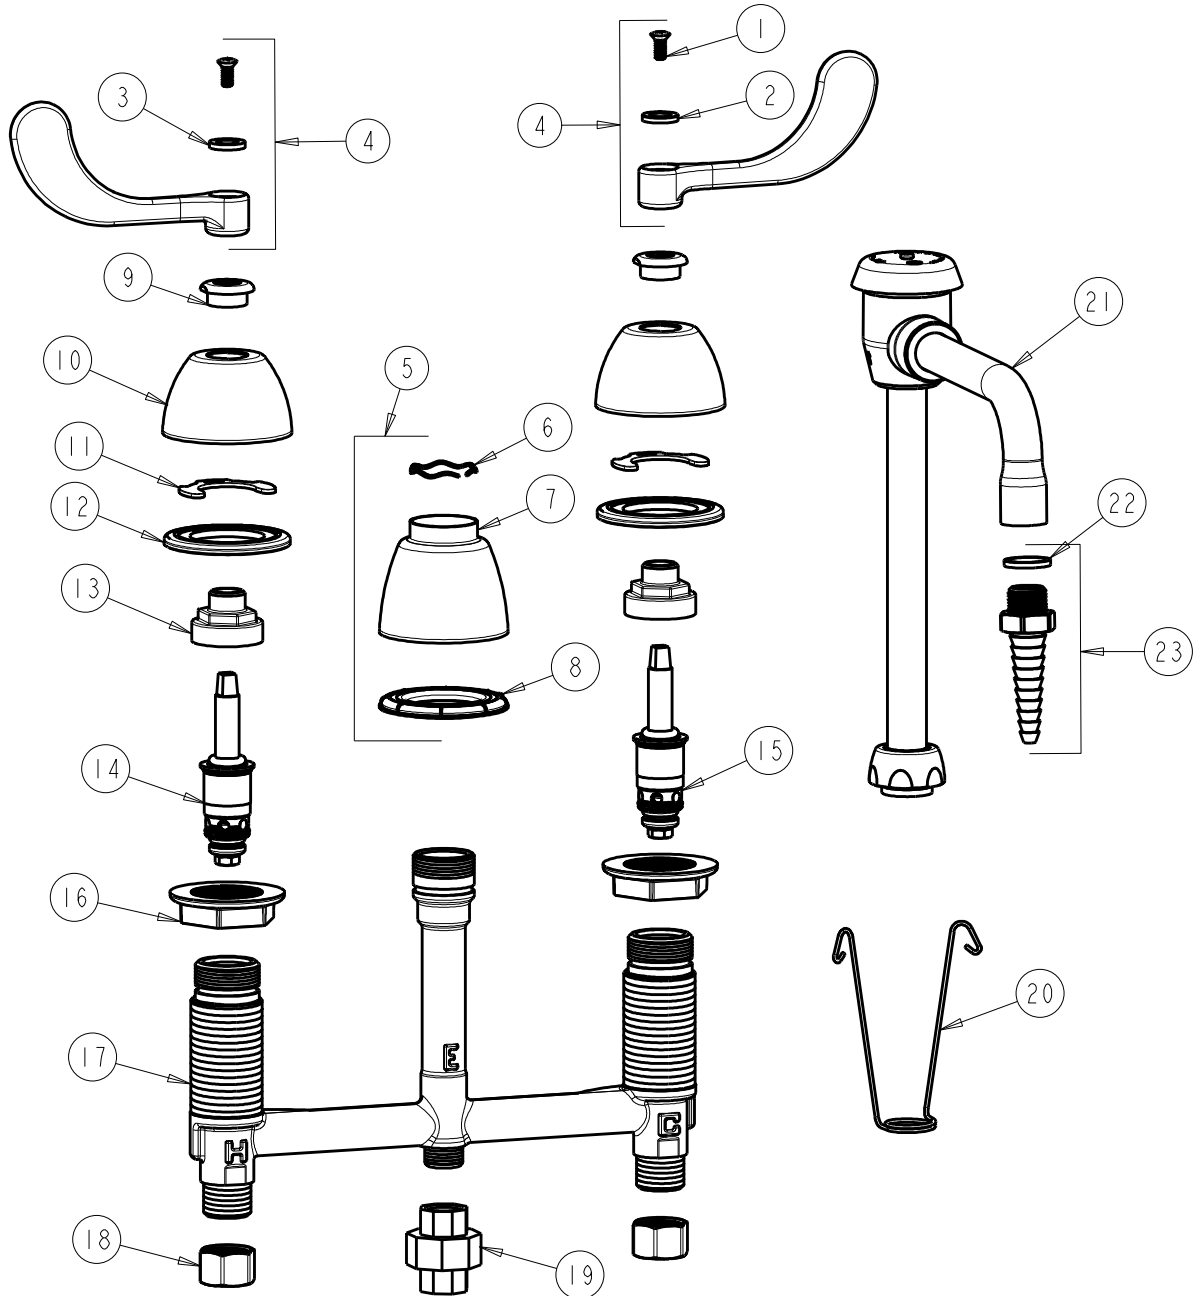

CHICAGO FAUCETS
a Geberit company

2100 South Clearwater Drive
Des Plaines, IL 60018
Phone: 847-803-5000
Fax: 847-803-5454
www.chicagofaucets.com

REPAIR PARTS

FITTING NO.

786-TWGN2BVBE7CP

SUBMITTED MODEL NO.

BY: SID DATE: 11-01-04

CHK: REV: 05-04-12

ITEM NO.

FOR TECHNICAL ASSISTANCE
1-800-TEC-TRUE (1-800-832-8783)

ITEM	PART NO.	DESCRIPTION	ITEM	PART NO.	DESCRIPTION
1	420-010JKRCF	SCREW, 10-32 UNC PH 1/2	13	274-014JKRBF	NUT, CAP
2	633-123JKNF	INDEX BUTTON (BLUE)	14	377-XTLHJKNF	LH QUATURN CARTRIDGE
3	633-023JKNF	INDEX BUTTON (RED)	15	377-XTRHJKNF	RH QUATURN CARTRIDGE
4	317-PRJKCP	HANDLE, 4" WRISTBLADE (PAIR)	16	250-004JKNF	LOCKNUT
5	785-400KJKCP	SPOUT ESCUTCHEON KIT	17	-----	BODY, VALVE
6	50-038JKNF	WAVE WASHER	18	49-005JKRBF	COUPLING NUT
7	785-400JKCP	ESCUTCHEON, SPOUT BASE	19	906-003KJKRBF	UNION ASSEMBLY
8	888-027JKNF	SPOUT ESCUTCHEON WASHER	20	200-008JKNF	HANGER
9	422-113JKCP	ESCUTCHEON NUT	21	GN2BVBJKCP	VACUUM BREAKER SWING SPOUT
10	250-082JKCP	ESCUTCHEON	22	229-003JKNF	WASHER
11	200-009JKNF	CLIP, RETAIN	23	E7JKCP	SERRATED HOSE NOZZLE
12	888-026JKNF	WASHER, SEALING			