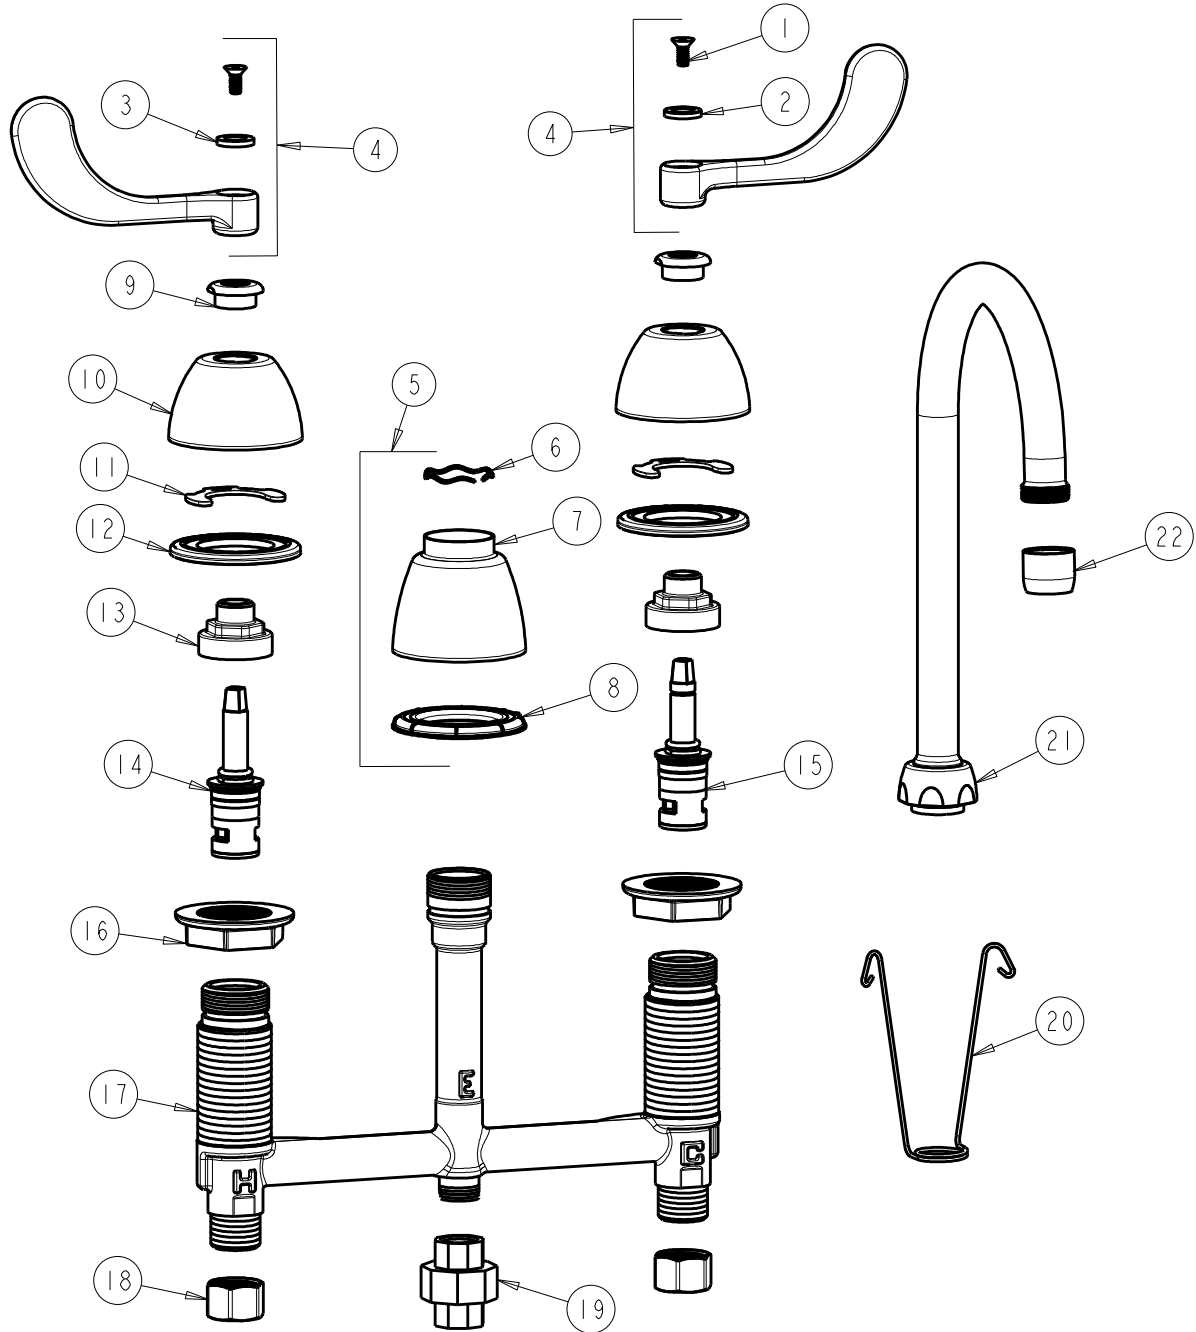

**FOR TECHNICAL ASSISTANCE**  
1-800-TEC-TRUE (1-800-832-8783)

ITEM	PART NO.	DESCRIPTION	ITEM	PART NO.	DESCRIPTION
1	420-020JKNF	SCREW, 1/8 FLAT HEX HEAD X 1/2	12	888-026JKNF	WASHER, SEALING
2	633-123JKNF	INDEX BUTTON (BLUE)	13	274-014JKRBF	NUT, CAP
3	633-023JKNF	INDEX BUTTON (RED)	14	377-XKLHJKABNF	LH CERAMIC CARTRIDGE 1/4
4	317-PRJKCP	HANDLE, 4" WRISTBLADE (PAIR)	15	377-XKRHJKABNF	RH CERAMIC CARTRIDGE 1/4
5	785-400JKCP	KIT, SPOUT ESCUTCHEON	16	250-004JKNF	LOCKNUT
6	50-038JKNF	WAVE WASHER	17	-----	BODY, VALVE
7	785-400JKCP	ESCUTCHEON, SPOUT BASE	18	49-005JKRBF	COUPLING NUT
8	888-027JKNF	SPOUT ESCUTCHEON WASHER	19	906-003KJKABRBF	UNION ASSEMBLY
9	422-113JKCP	ESCUTCHEON NUT	20	200-008JKNF	HANGER
10	250-082JKCP	ESCUTCHEON	21	GN2AJKABCP	SPOUT, GN 5-1/4" C-C
11	200-009JKNF	CLIP, RETAIN	22	E3JKABCP	SOFTFLO AERATOR 2.2 GPM