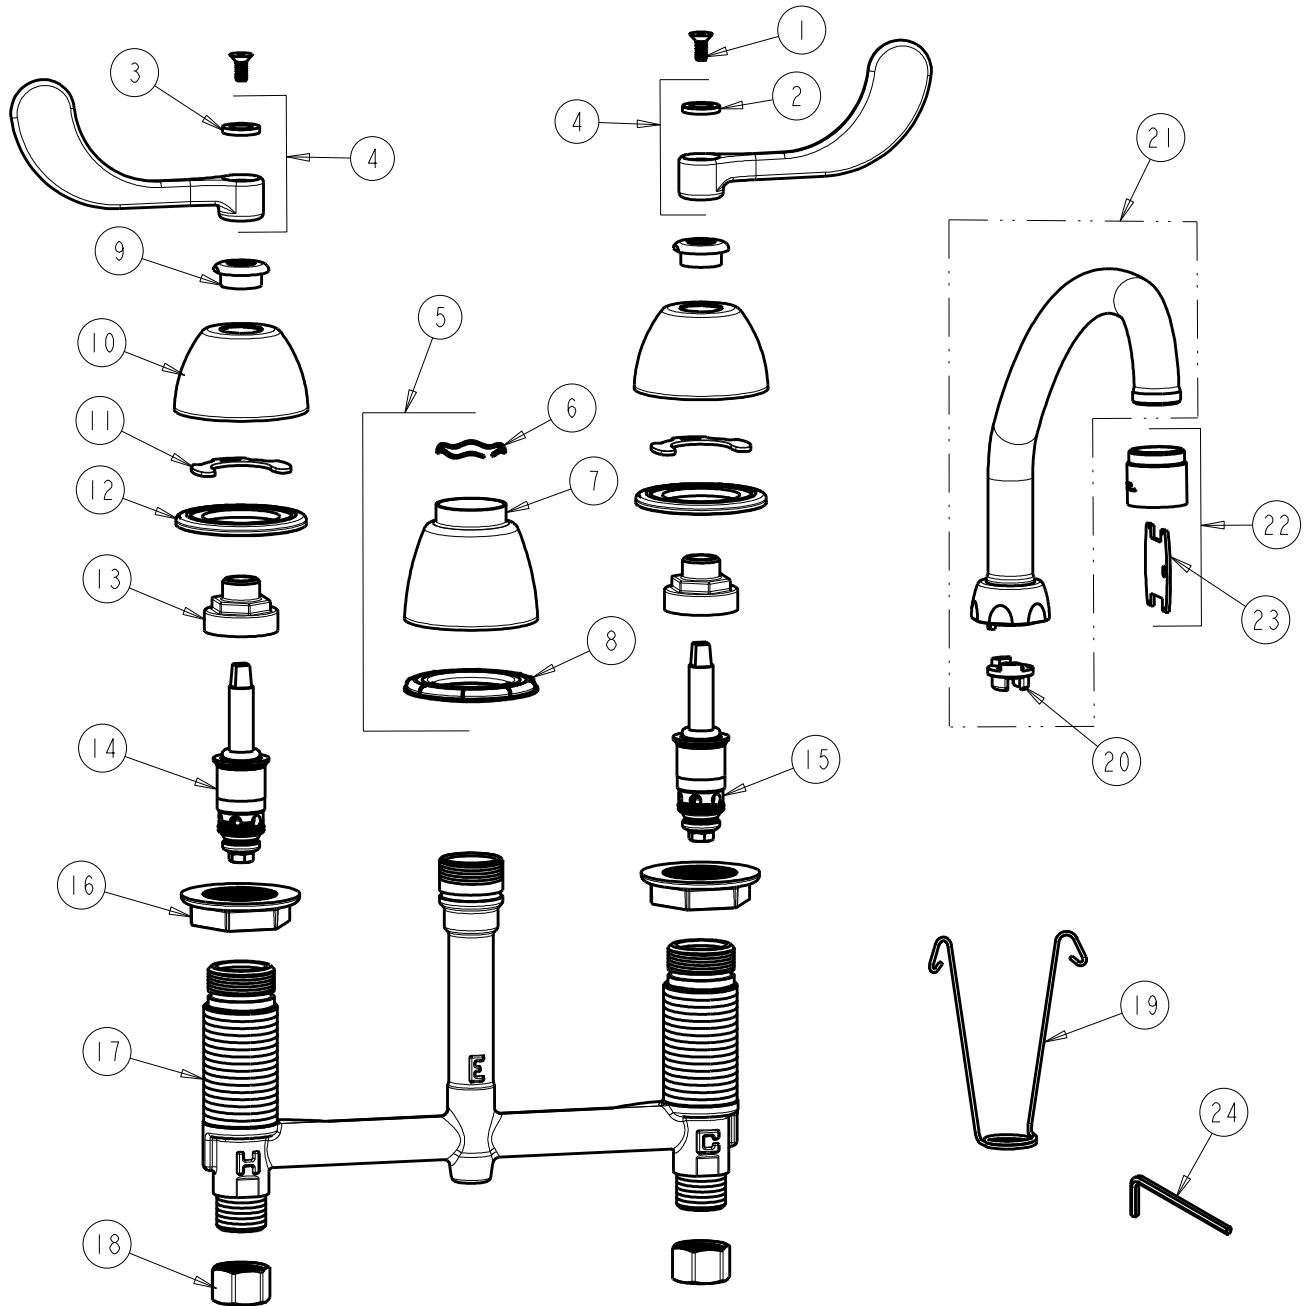

CHICAGO FAUCETS
a Geberit company

2100 South Clearwater Drive
Des Plaines, IL 60018
Phone: 847-803-5000
Fax: 847-803-5454
www.chicagofaucets.com

REPAIR PARTS

FITTING NO.

786-RSL9E3VP317CP

SUBMITTED MODEL NO.

ITEM NO.

BY: SID DATE: 07-01-11

CHK: *[Signature]* REV: 09-20-12

FOR TECHNICAL ASSISTANCE
1-800-TEC-TRUE (1-800-832-8783)

ITEM	PART NO.	DESCRIPTION	ITEM	PART NO.	DESCRIPTION
1	420-020JKNF	SCREW, 1/8 FLAT HEX HEAD X 1/2	13	274-014JKRBF	NUT, CAP
2	633-123JKNF	INDEX BUTTON (BLUE)	14	377-XTLHJKNF	LH QUATURN CARTRIDGE
3	633-023JKNF	INDEX BUTTON (RED)	15	377-XTRHJKNF	RH QUATURN CARTRIDGE
4	317-PRJKCP	HANDLE, 4" WRISTBLADE (PAIR)	16	250-004JKNF	LOCKNUT
5	785-400KJKCP	KIT, SPOUT ESCUTCHEON	17	----	BODY, VALVE
6	50-038JKNF	WAVE WASHER	18	49-005JKRBF	COUPLING NUT
7	785-400JKCP	ESCUTCHEON, SPOUT BASE	19	200-008JKNF	HANGER
8	888-027JKNF	SPOUT ESCUTCHEON WASHER	20	786-001JKRBF	ADAPTER, RESTRICTED SWING
9	422-113JKCP	ESCUTCHEON NUT	21	L9ARSJKCP	FOR PARTS SEE L9AESJKCP
10	250-082JKCP	ESCUTCHEON	22	E3VPJKCP	VP SOFTFLO AERATOR 2.2 GPM
11	200-009JKNF	CLIP, RETAIN	23	3-024JKRCF	KEY, VP
12	888-026JKNF	WASHER, SEALING	24	420-022JKNF	WRENCH, VP 1/8 HEX