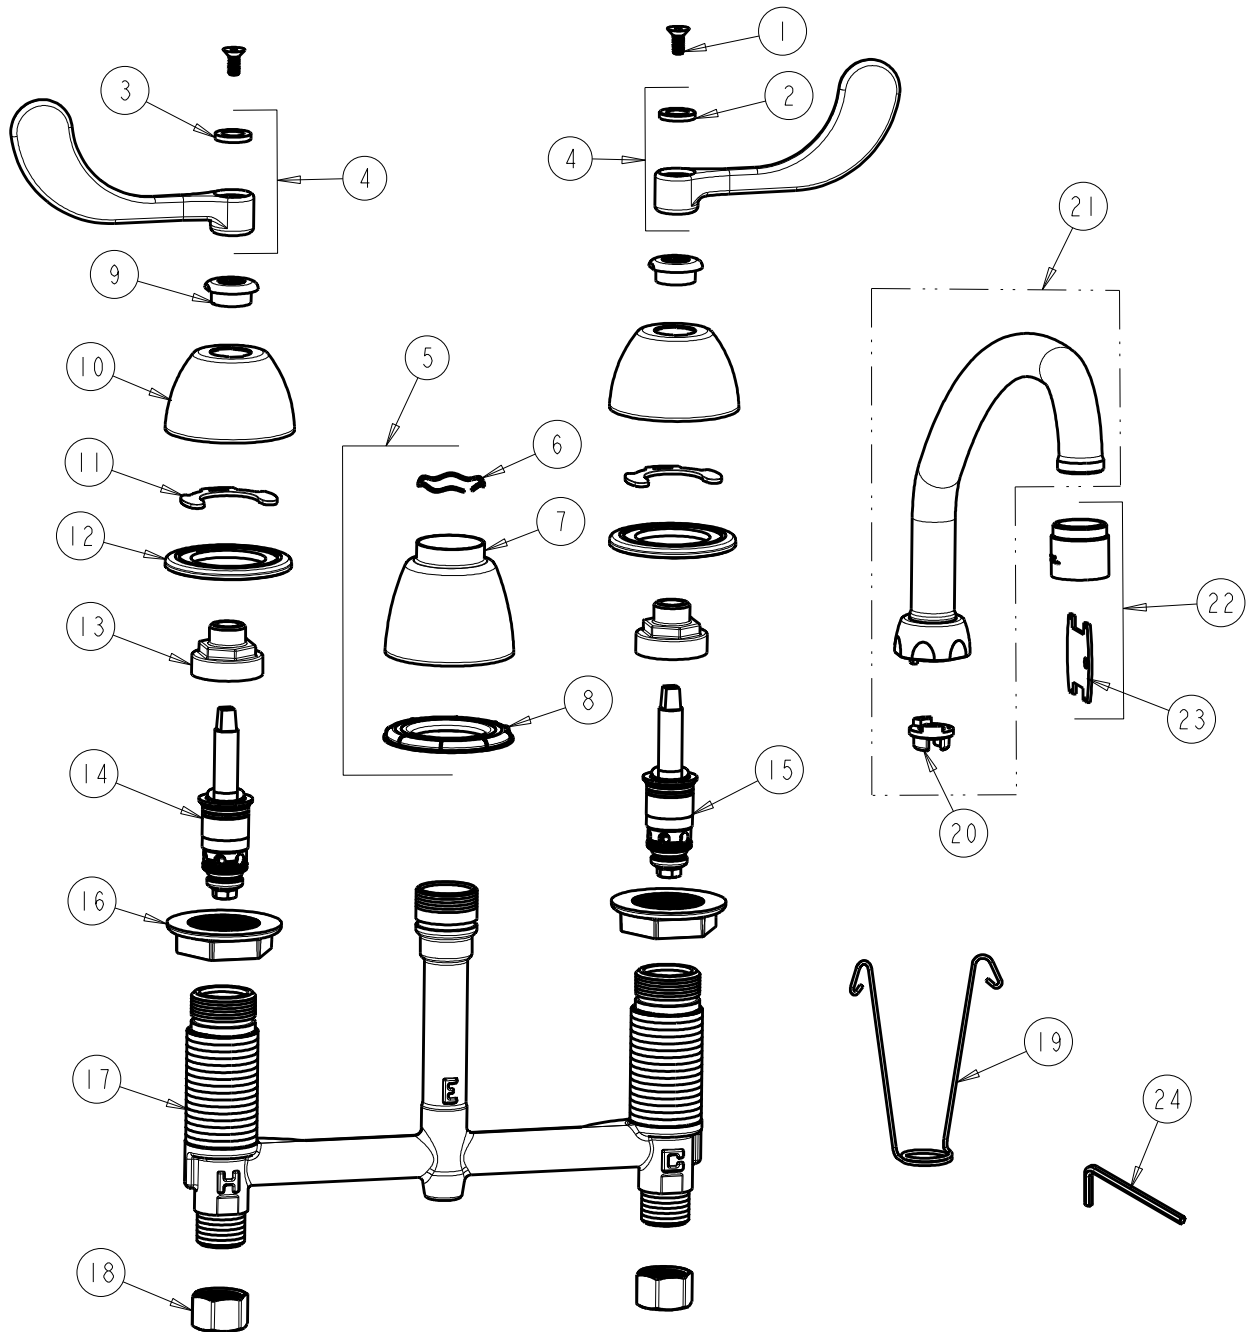

CHICAGO FAUCETS
a Geberit company

2100 South Clearwater Drive
Des Plaines, IL 60018
Phone: 847-803-5000
Fax: 847-803-5454
www.chicagofaucets.com

REPAIR PARTS

FITTING NO.

786-RSL9E35VP317ABCP

SUBMITTED MODEL NO.

ITEM NO.

FOR TECHNICAL ASSISTANCE
1-800-TEC-TRUE (1-800-832-8783)

BY: SID DATE: 06-30-11

CHK: *[Signature]* REV: 09-20-12

ITEM	PART NO.	DESCRIPTION	ITEM	PART NO.	DESCRIPTION
1	420-020JKNF	SCREW, 1/8 FLAT HEX HEAD X 1/2	13	274-014JKRBF	NUT, CAP
2	633-123JKNF	INDEX BUTTON (BLUE)	14	377-XTLHJKABNF	LH QUATURN CARTRIDGE
3	633-023JKNF	INDEX BUTTON (RED)	15	377-XTRHJKABNF	RH QUATURN CARTRIDGE
4	317-PRJKCP	HANDLE, 4" WRISTBLADE (PAIR)	16	250-004JKNF	LOCKNUT
5	785-400JKCP	KIT, SPOUT ESCUTCHEON	17	---	BODY, VALVE
6	50-038JKNF	WAVE WASHER	18	49-005JKRBF	COUPLING NUT
7	785-400JKCP	ESCUTCHEON, SPOUT BASE	19	200-008JKNF	HANGER
8	888-027JKNF	SPOUT ESCUTCHEON WASHER	20	786-001JKRBF	ADAPTER, RESTRICTED SWING
9	422-113JKCP	ESCUTCHEON NUT	21	L9ARSJKCP	FOR PARTS SEE L9AESJKCP
10	250-082JKCP	ESCUTCHEON	22	E35VPJKCP	SOFTFLO AERATOR 1.5GPM VR
11	200-009JKNF	CLIP, RETAIN	23	3-024JKRCF	KEY, VP
12	888-026JKNF	WASHER, SEALING	24	420-022JKNF	WRENCH, VP 1/8 HEX