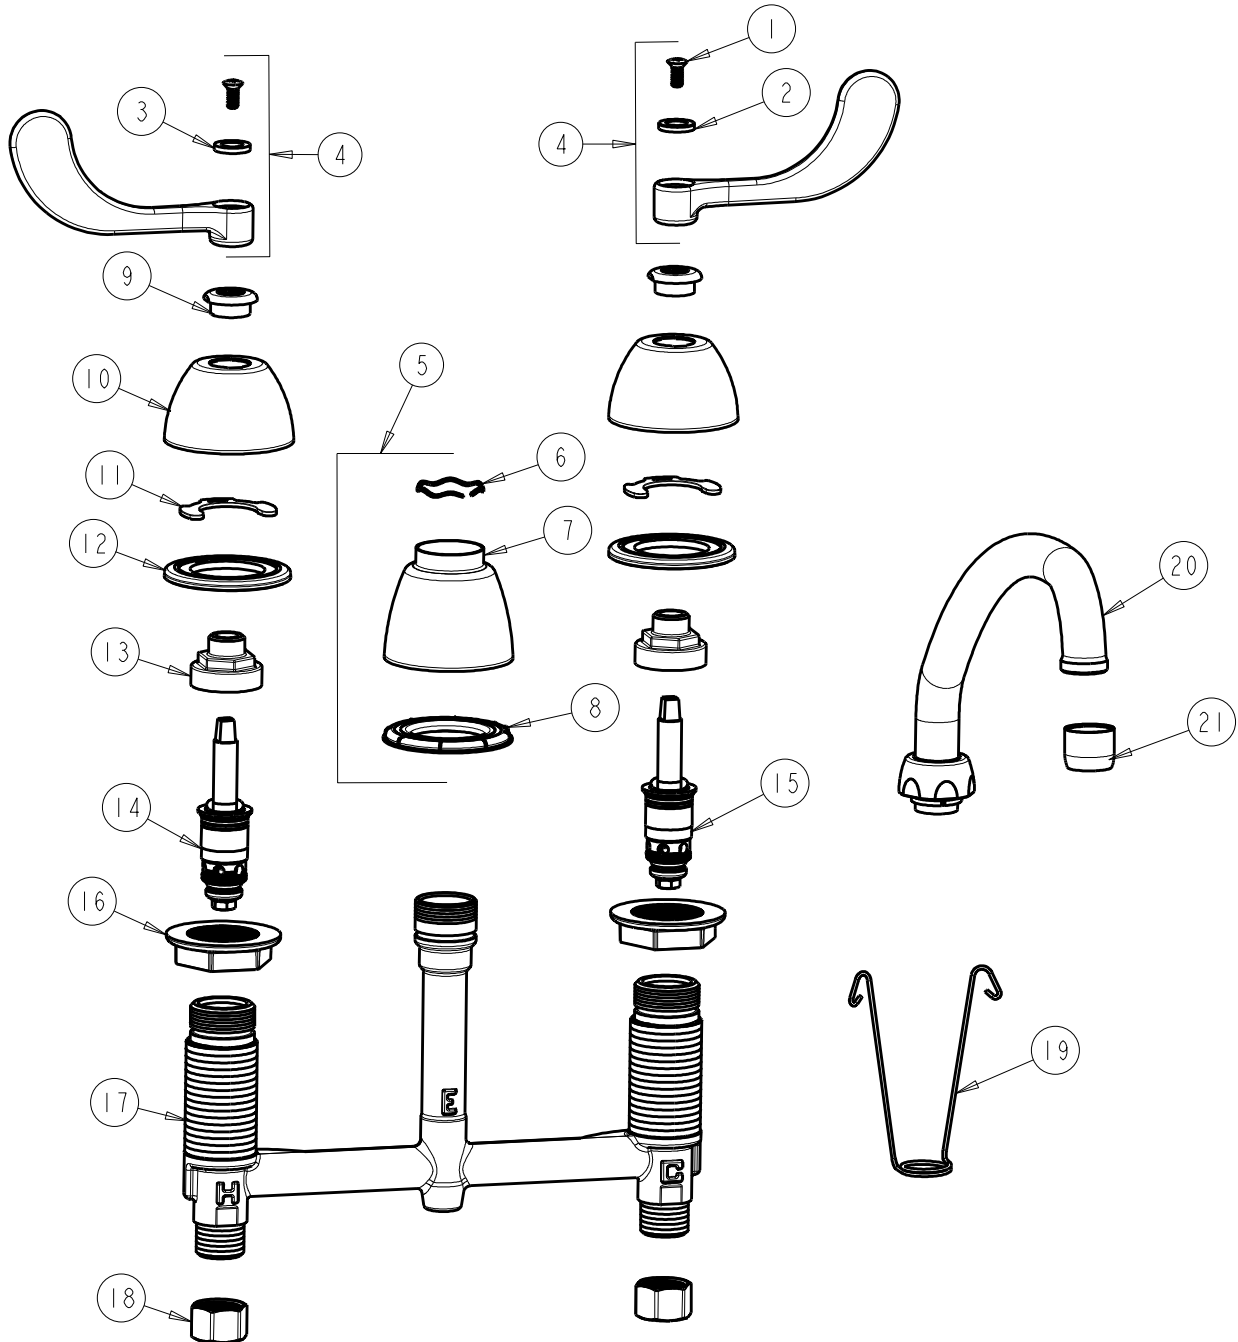

CHICAGO FAUCETS
a Geberit company

2100 South Clearwater Drive
Des Plaines, IL 60018
Phone: 847-803-5000
Fax: 847-803-5454
www.chicagofaucets.com

REPAIR PARTS

FITTING NO.

786-L9E36ABCP

SUBMITTED MODEL NO.

ITEM NO.

FOR TECHNICAL ASSISTANCE
1-800-TEC-TRUE (1-800-832-8783)

BY: SID DATE: 07-12-11
CHK: REV: 04-26-12

ITEM	PART NO.	DESCRIPTION	ITEM	PART NO.	DESCRIPTION
1	420-010JKRCF	SCREW, 10-32 UNC PH 1/2	12	888-026JKNF	WASHER, SEALING
2	633-123JKNF	INDEX BUTTON (BLUE)	13	274-014JKRBF	NUT, CAP
3	633-023JKNF	INDEX BUTTON (RED)	14	377-XTLHJKABNF	LH QUATURN CARTRIDGE
4	317-PRJKCP	HANDLE, 4" WRISTBLADE (PAIR)	15	377-XTRHJKABNF	RH QUATURN CARTRIDGE
5	785-400JKCP	SPOUT ESCUTCHEON KIT	16	250-004JKNF	LOCKNUT
6	50-038JKNF	WAVE WASHER	17	---	BODY, VALVE
7	785-400JKCP	ESCUTCHEON, SPOUT BASE	18	49-005JKRBF	COUPLING NUT
8	888-027JKNF	SPOUT ESCUTCHEON WASHER	19	200-008JKNF	HANGER
9	422-113JKCP	ESCUTCHEON NUT	20	L9LESSE3JKCP	SPOUT
10	250-082JKCP	ESCUTCHEON	21	E36JKCP	OUTLET, 1.5 GPM LAMINAR
11	200-009JKNF	CLIP, RETAIN			