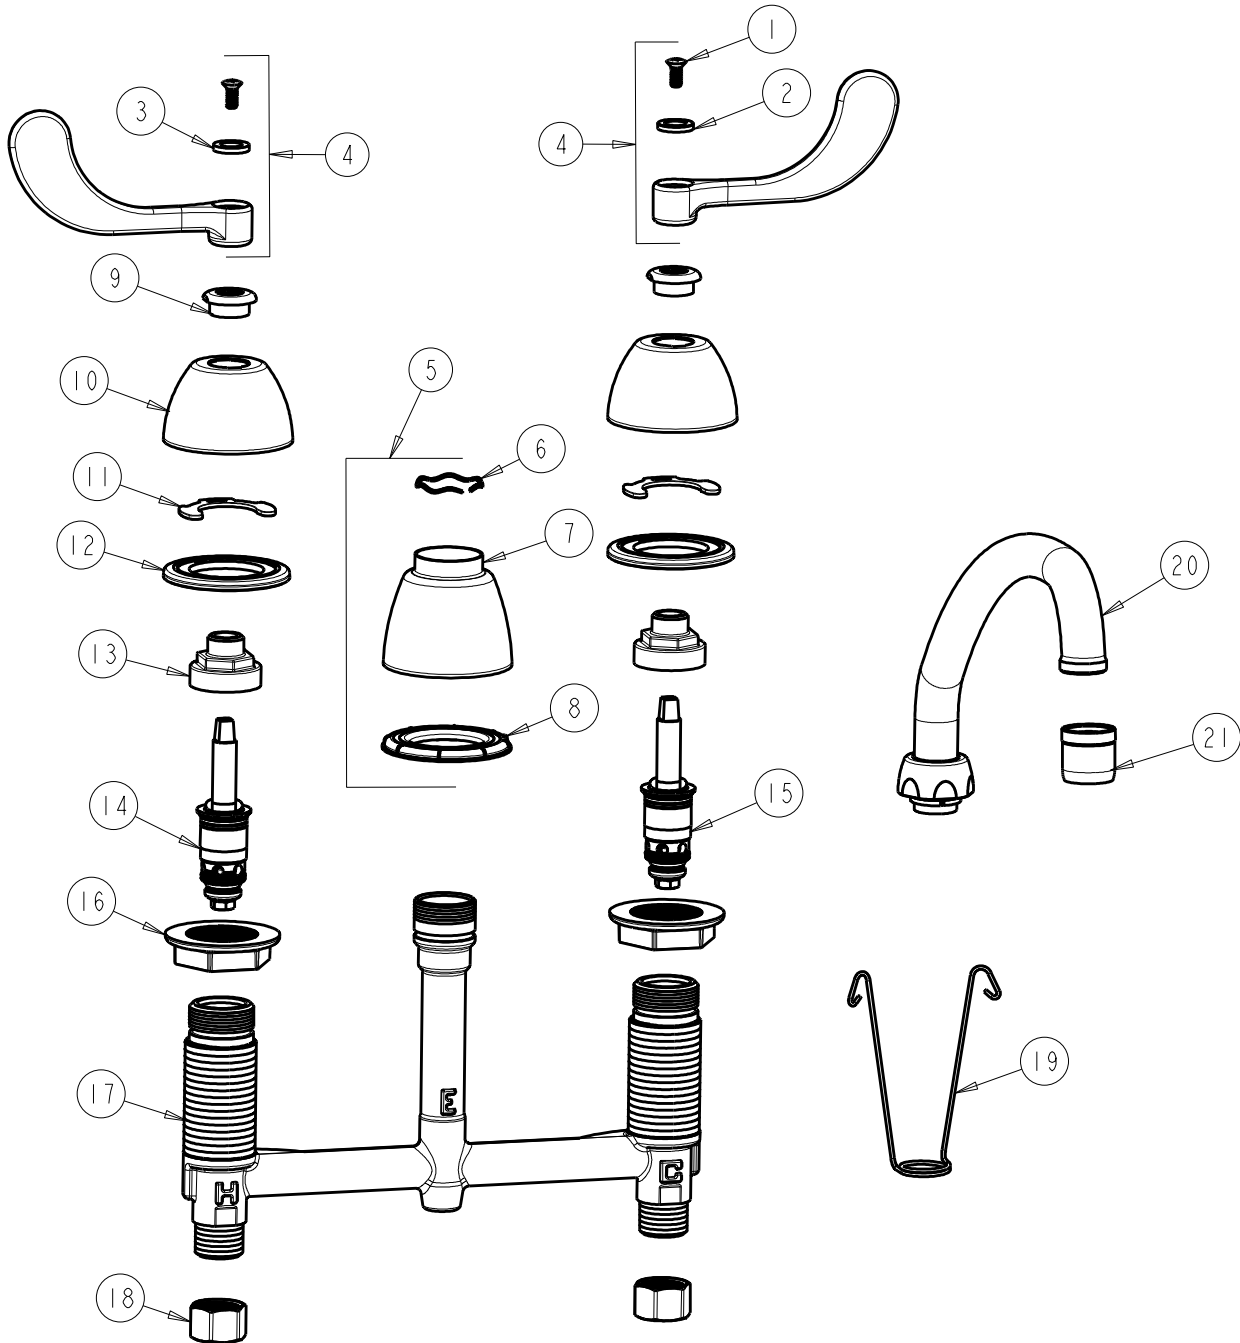

CHICAGO FAUCETS
a Geberit company

2100 South Clearwater Drive
Des Plaines, IL 60018
Phone: 847-803-5000
Fax: 847-803-5454
www.chicagofaucets.com

REPAIR PARTS

FITTING NO.

786-L9E29ABCP

SUBMITTED MODEL NO.

BY: SID

DATE: 05-18-09

CHK:

REV: 04-26-12

ITEM NO.

FOR TECHNICAL ASSISTANCE
1-800-TEC-TRUE (1-800-832-8783)

ITEM	PART NO.	DESCRIPTION	ITEM	PART NO.	DESCRIPTION
1	420-010JKRCF	SCREW, 10-32 UNC PH 1/2	12	888-026JKNF	WASHER, SEALING
2	633-123JKNF	INDEX BUTTON (BLUE)	13	274-014JKRBF	NUT, CAP
3	633-023JKNF	INDEX BUTTON (RED)	14	377-XTLHJKABNF	LH QUATURN CARTRIDGE
4	317-PRJKCP	HANDLE, 4" WRISTBLADE (PAIR)	15	377-XTRHJKABNF	RH QUATURN CARTRIDGE
5	785-400JKCP	SPOUT ESCUTCHEON KIT	16	250-004JKNF	LOCKNUT
6	50-038JKNF	WAVE WASHER	17	---	BODY, VALVE
7	785-400JKCP	ESCUTCHEON, SPOUT BASE	18	49-005JKRBF	COUPLING NUT
8	888-027JKNF	SPOUT ESCUTCHEON WASHER	19	200-008JKNF	HANGER
9	422-113JKCP	ESCUTCHEON NUT	20	L9LESSE3JKCP	SPOUT
10	250-082JKCP	ESCUTCHEON	21	E29JKCP	LAM-A-FLO OUTLET
11	200-009JKNF	CLIP, RETAIN			