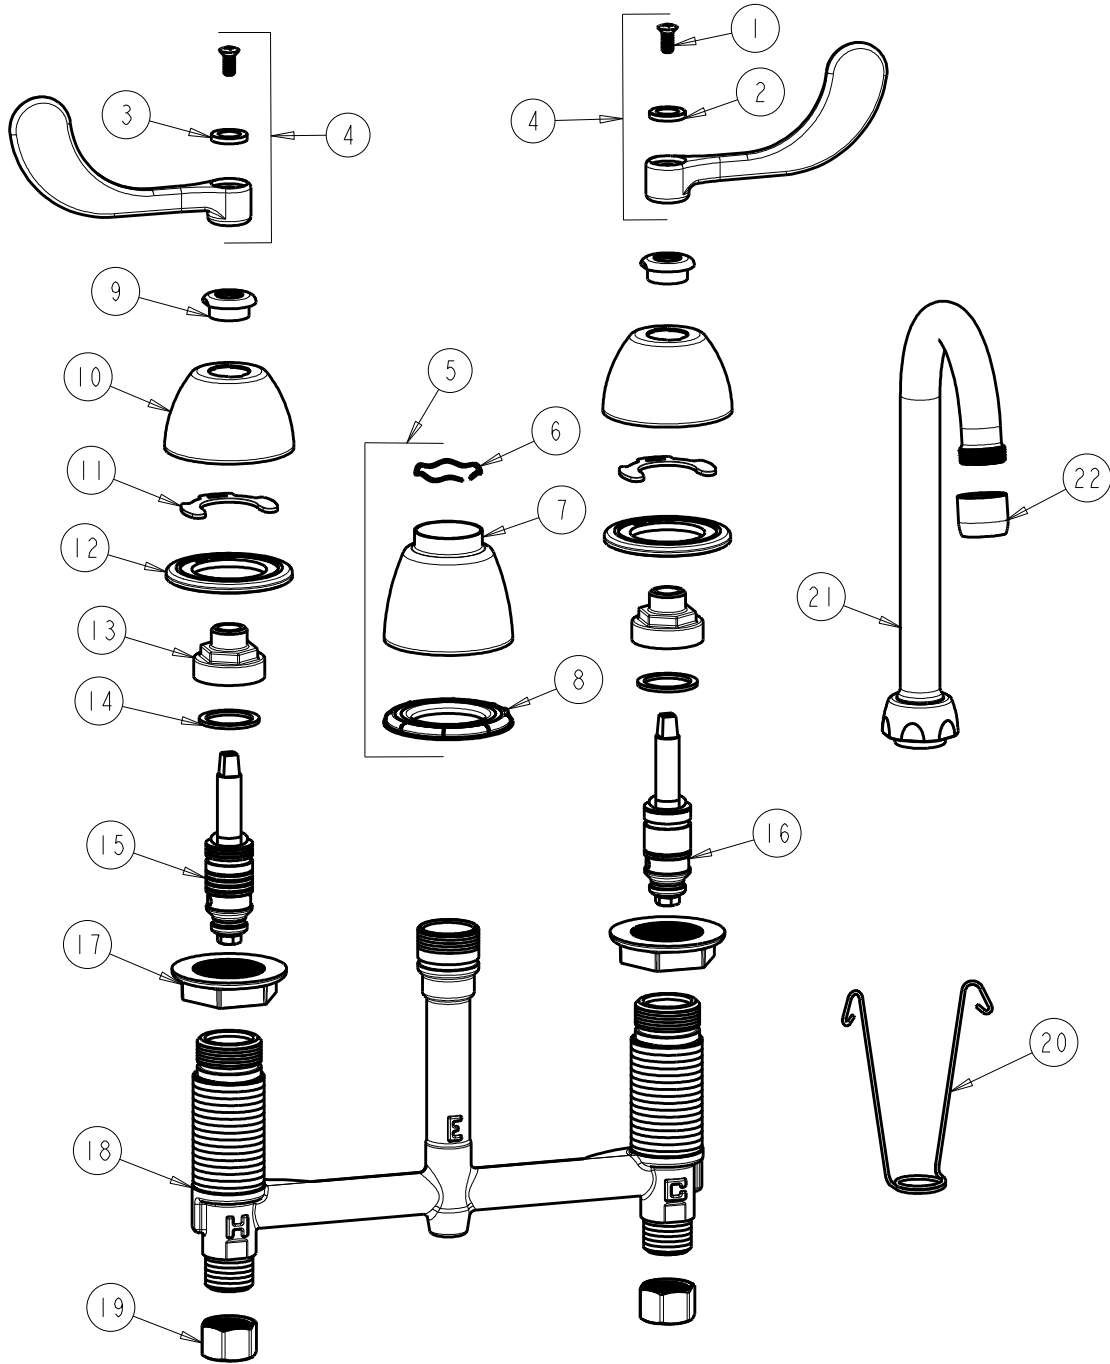

**CHICAGO FAUCETS**  
a Geberit company

2100 South Clearwater Drive  
Des Plaines, IL 60018  
Phone: 847-803-5000  
Fax: 847-803-5454  
www.chicagofaucets.com

**REPAIR PARTS**

FITTING NO.

**786-GN1AE3-245CP**

SUBMITTED MODEL NO.

BY: SID DATE: 06-30-11

CHK: REV: 04-30-12

ITEM NO.

**FOR TECHNICAL ASSISTANCE**  
1-800-TEC-TRUE (1-800-832-8783)

ITEM	PART NO.	DESCRIPTION	ITEM	PART NO.	DESCRIPTION
1	420-010JKRCF	SCREW, 10-32 UNC PH 1/2	12	888-026JKNF	WASHER, SEALING
2	633-123JKNF	INDEX BUTTON (BLUE)	13	274-014JKRBF	NUT, CAP
3	633-023JKNF	INDEX BUTTON (RED)	14	1-343JKNF	GASKET
4	317-PRJKCP	HANDLE, 4" WRISTBLADE (PAIR)	15	377-X245LHJKNF	LH QUATURN FLO-CONTROL
5	785-400JKCP	SPOUT ESCUTCHEON KIT	16	377-X245RHJKNF	RH QUATURN FLO-CONTROL
6	50-038JKNF	WAVE WASHER	17	250-004JKNF	LOCKNUT
7	785-400JKCP	ESCUTCHEON, SPOUT BASE	18	---	BODY, VALVE
8	888-027JKNF	SPOUT ESCUTCHEON WASHER	19	49-005JKRBF	COUPLING NUT
9	422-113JKCP	ESCUTCHEON NUT	20	200-008JKNF	HANGER
10	250-082JKCP	ESCUTCHEON	21	GN1AJKCP	SPOUT
11	200-009JKNF	CLIP, RETAIN	22	E3JKCP	SOFTFLO AERATOR 2.2 GPM