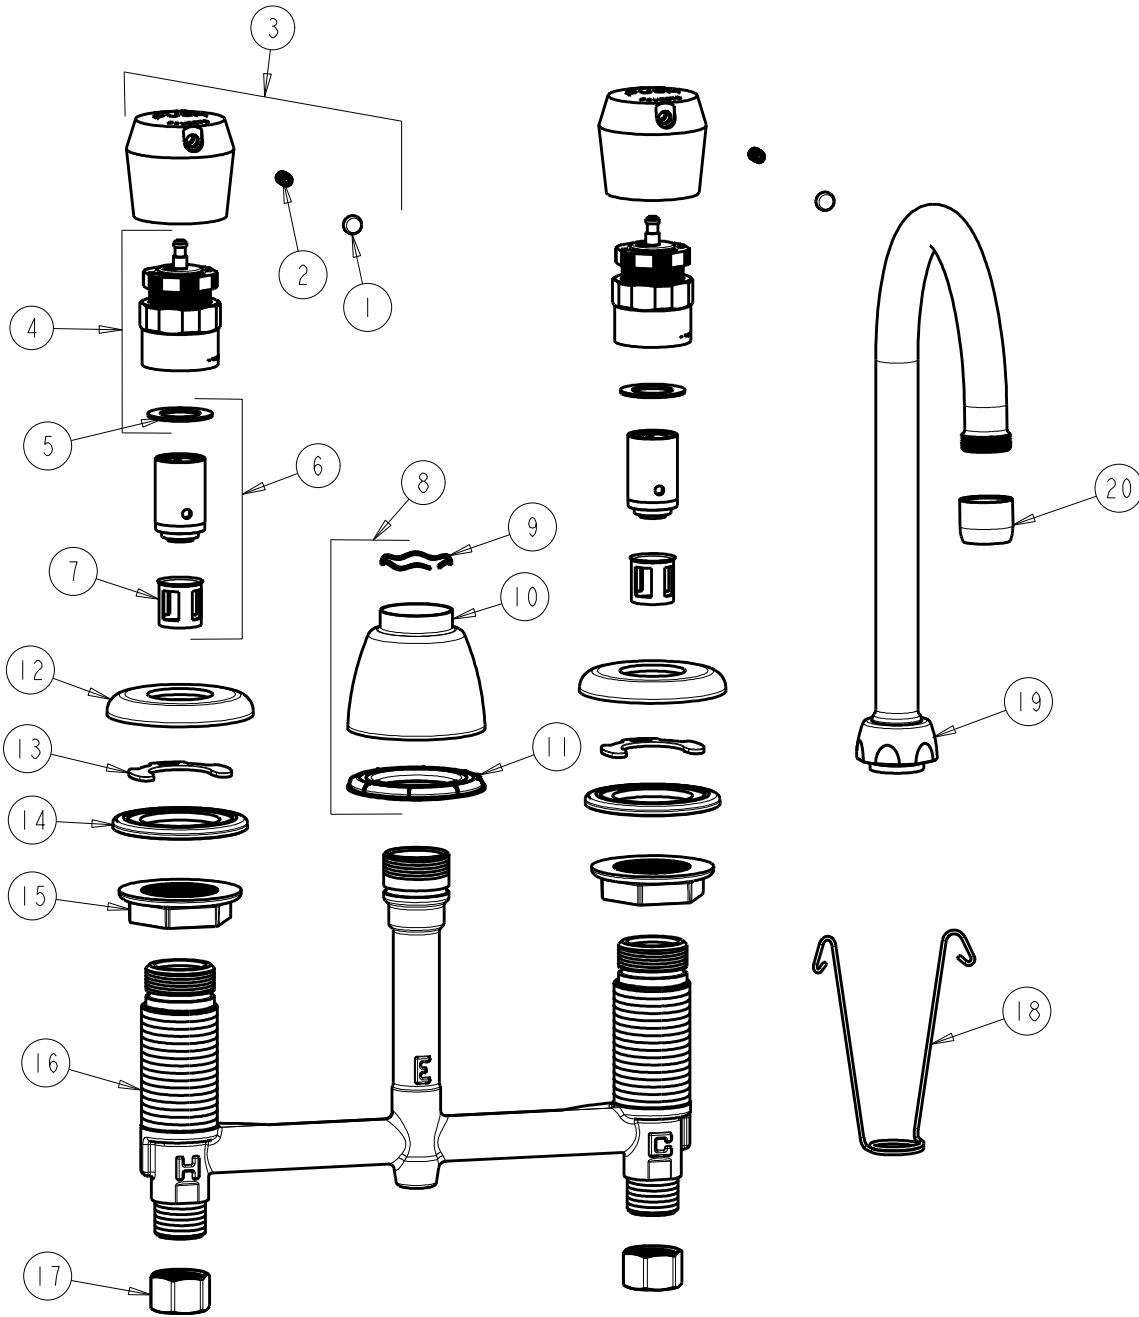

CHICAGO FAUCETS

a Geberit company

2100 South Clearwater Drive
Des Plaines, IL 60018
Phone: 847-803-5000
Fax: 847-803-5454
www.chicagofaucets.com

REPAIR PARTS

BY: SID DATE: 07-12-11
CHK: REV: 04-27-12

FITTING NO.

786-E3-665ABCP

SUBMITTED MODEL NO.

ITEM NO.

FOR TECHNICAL ASSISTANCE
1-800-TEC-TRUE (1-800-832-8783)

ITEM	PART NO.	DESCRIPTION	ITEM	PART NO.	DESCRIPTION
1	665-309JKNF	BUTTONS, HOT AND COLD	11	888-027JKNF	SPOUT ESCUTCHEON WASHER
2	665-116JKNF	SET SCREW	12	408-005JKCP	ESCUTCHEON
3	665-PSHJKCP	HANDLE, PUSH CAP	13	200-009JKNF	CLIP, RETAIN
4	665-190KJKNF	ACTUATOR ASSEMBLY	14	888-026JKNF	WASHER, SEALING
5	665-011JKNF	WASHER, SEALING	15	250-004JKNF	LOCKNUT
6	671-XJKNF	METERING VALVE CARTRIDGE	16	---	BODY, VALVE
7	667-402JKNF	MVP FILTER	17	49-005JKRBF	COUPLING NUT
8	785-400JKCP	SPOUT ESCUTCHEON KIT	18	200-008JKNF	HANGER
9	50-038JKNF	WAVE WASHER	19	GN2AJKCP	GN SPOUT-A TYPE END
10	785-400JKCP	ESCUTCHEON, SPOUT BASE	20	E3JKCP	SOFTFLO AERATOR 2.2 GPM