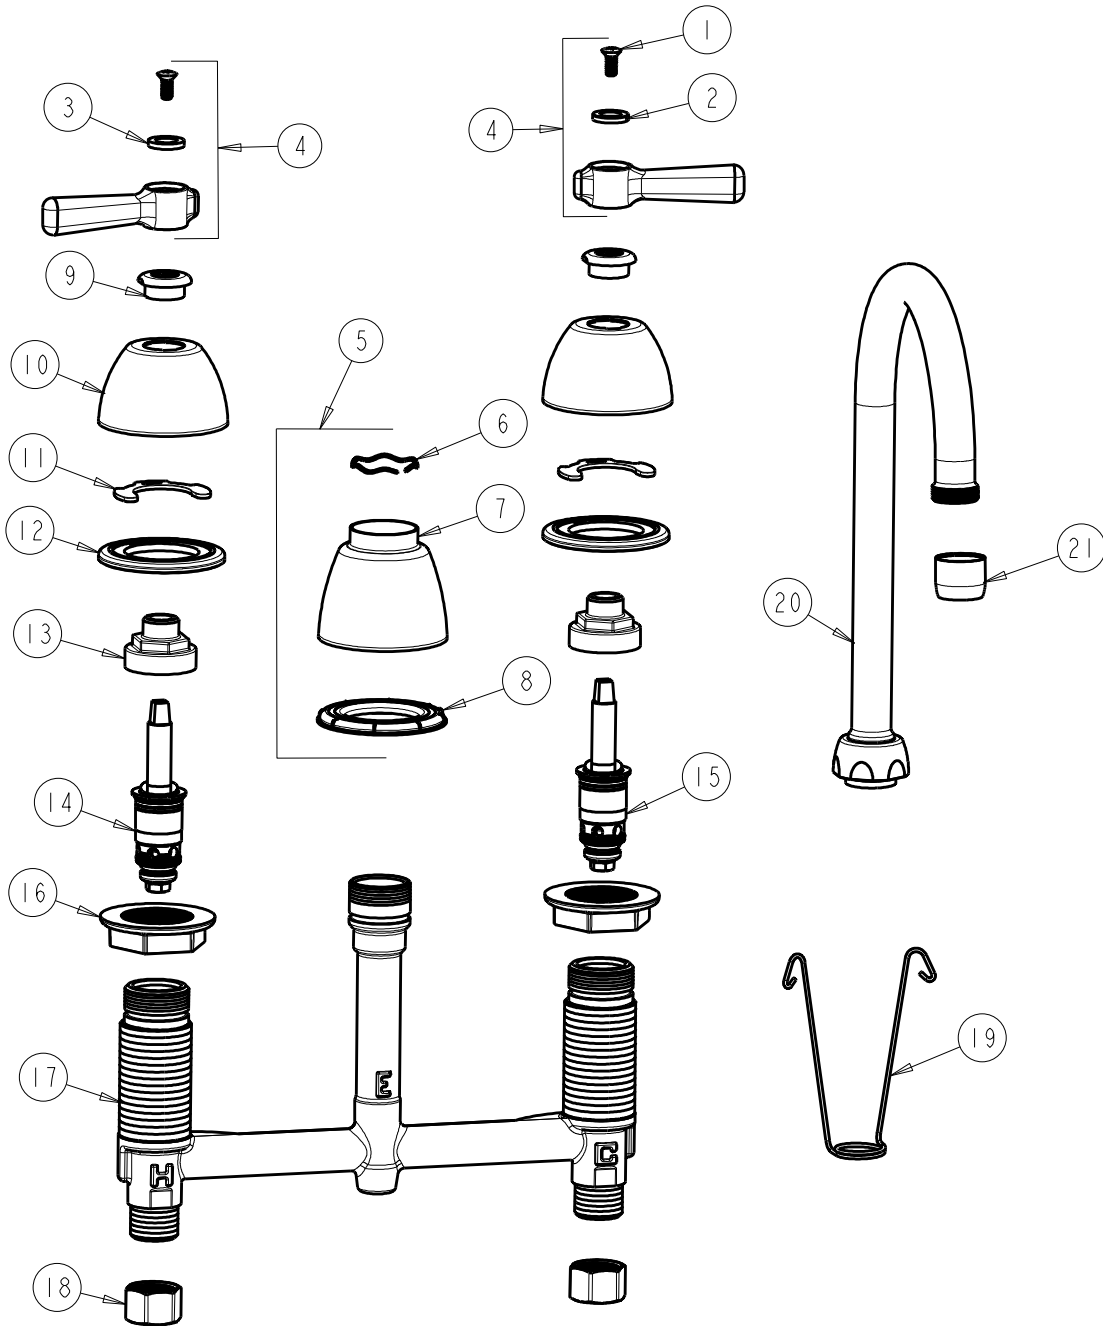

REPAIR PARTS

FITTING NO.

786-E3-369ABCP

SUBMITTED MODEL NO.

BY: SID DATE: 05-18-09

CHK: REV: 04-26-12

ITEM NO.

FOR TECHNICAL ASSISTANCE
1-800-TEC-TRUE (1-800-832-8783)

ITEM	PART NO.	DESCRIPTION	ITEM	PART NO.	DESCRIPTION
1	420-010JKRCF	SCREW, 10-32 UNC PH 1/2	12	888-026JKNF	WASHER, SEALING
2	633-123JKNF	INDEX BUTTON (BLUE)	13	274-014JKRBF	NUT, CAP
3	633-023JKNF	INDEX BUTTON (RED)	14	377-XTLHJKABNF	LH QUATURN CARTRIDGE
4	369-PRJKCP	LEVER HANDLE ASSEMBLY (PAIR)	15	377-XTRHJKABNF	RH QUATURN CARTRIDGE
5	785-400JKCP	SPOUT ESCUTCHEON KIT	16	250-004JKNF	LOCKNUT
6	50-038JKNF	WAVE WASHER	17	---	BODY, VALVE
7	785-400JKCP	ESCUTCHEON, SPOUT BASE	18	49-005JKRBF	COUPLING NUT
8	888-027JKNF	SPOUT ESCUTCHEON WASHER	19	200-008JKNF	HANGER
9	422-113JKCP	ESCUTCHEON NUT	20	GN2AJKCP	SPOUT
10	250-082JKCP	ESCUTCHEON	21	E3JKCP	SOFTFLO AERATOR 2.2 GPM
11	200-009JKNF	CLIP, RETAIN			