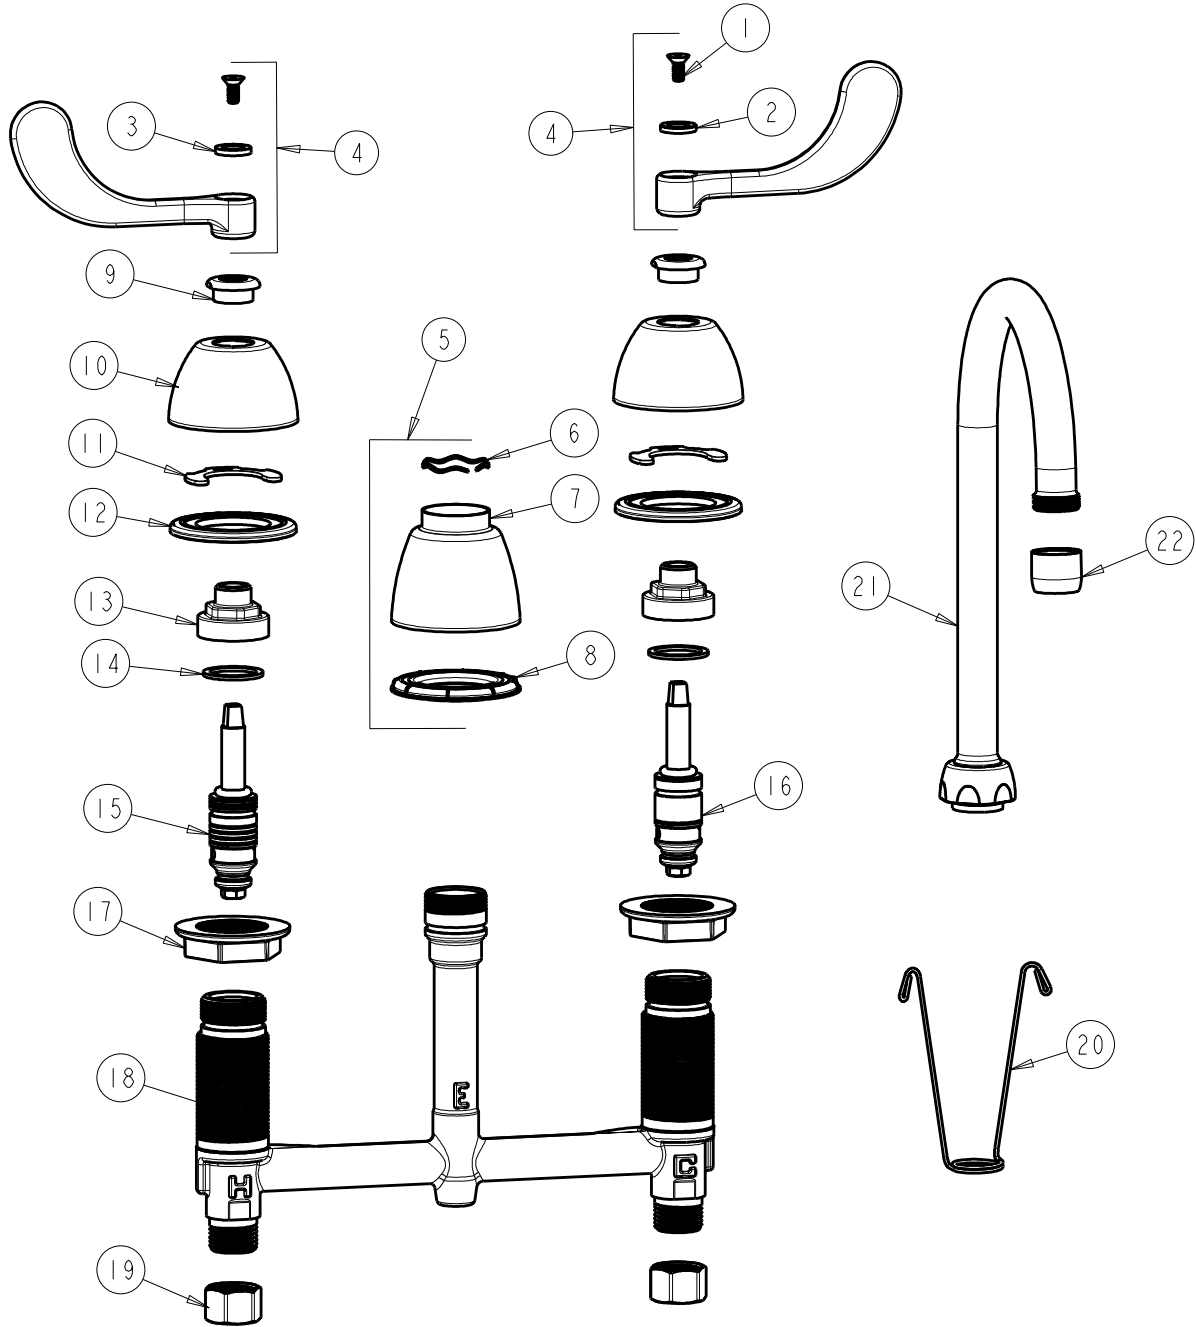

CHICAGO FAUCETS 

a Geberit company

2100 South Clearwater Drive
Des Plaines, IL 60018
Phone: 847-803-5000
Fax: 847-803-5454
www.chicagofaucets.com

REPAIR PARTS

BY: SID DATE: 05-30-18
CHK: *[Signature]* REV:

FITTING NO.

786-E3-245ABCP

SUBMITTED MODEL NO.

ITEM NO.

FOR TECHNICAL ASSISTANCE
1-800-TEC-TRUE (1-800-832-8783)

ITEM	PART NO.	DESCRIPTION	ITEM	PART NO.	DESCRIPTION
1	420-020JKNF	SCREW, 1/8 FLAT HEX HEAD X 1/2	12	888-026JKNF	WASHER, SEALING
2	633-123JKNF	INDEX BUTTON (BLUE)	13	274-014JKRBF	NUT, CAP
3	633-023JKNF	INDEX BUTTON (RED)	14	1-343JKABNF	GASKET
4	317-PRJKCP	HANDLE, 4" WRISTBLADE (PAIR)	15	377-X245LJKABNF	LH QUATURN FLO-CONTROL
5	785-400JKCP	KIT, SPOUT ESCUTCHEON	16	377-X245RJKABNF	RH QUATURN FLO-CONTROL
6	50-038JKNF	WAVE WASHER	17	250-004JKNF	LOCKNUT
7	785-400JKCP	ESCUTCHEON, SPOUT BASE	18	-----	BODY, VALVE
8	888-027JKNF	SPOUT ESCUTCHEON WASHER	19	49-005JKRBF	COUPLING NUT
9	422-113JKCP	ESCUTCHEON NUT	20	200-008JKNF	HANGER
10	250-082JKCP	ESCUTCHEON	21	GN2AJKABCP	SPOUT, GN 5-1/4" C-C
11	200-009JKNF	CLIP, RETAIN	22	E3JKABCP	SOFTFLO AERATOR 2.2 GPM