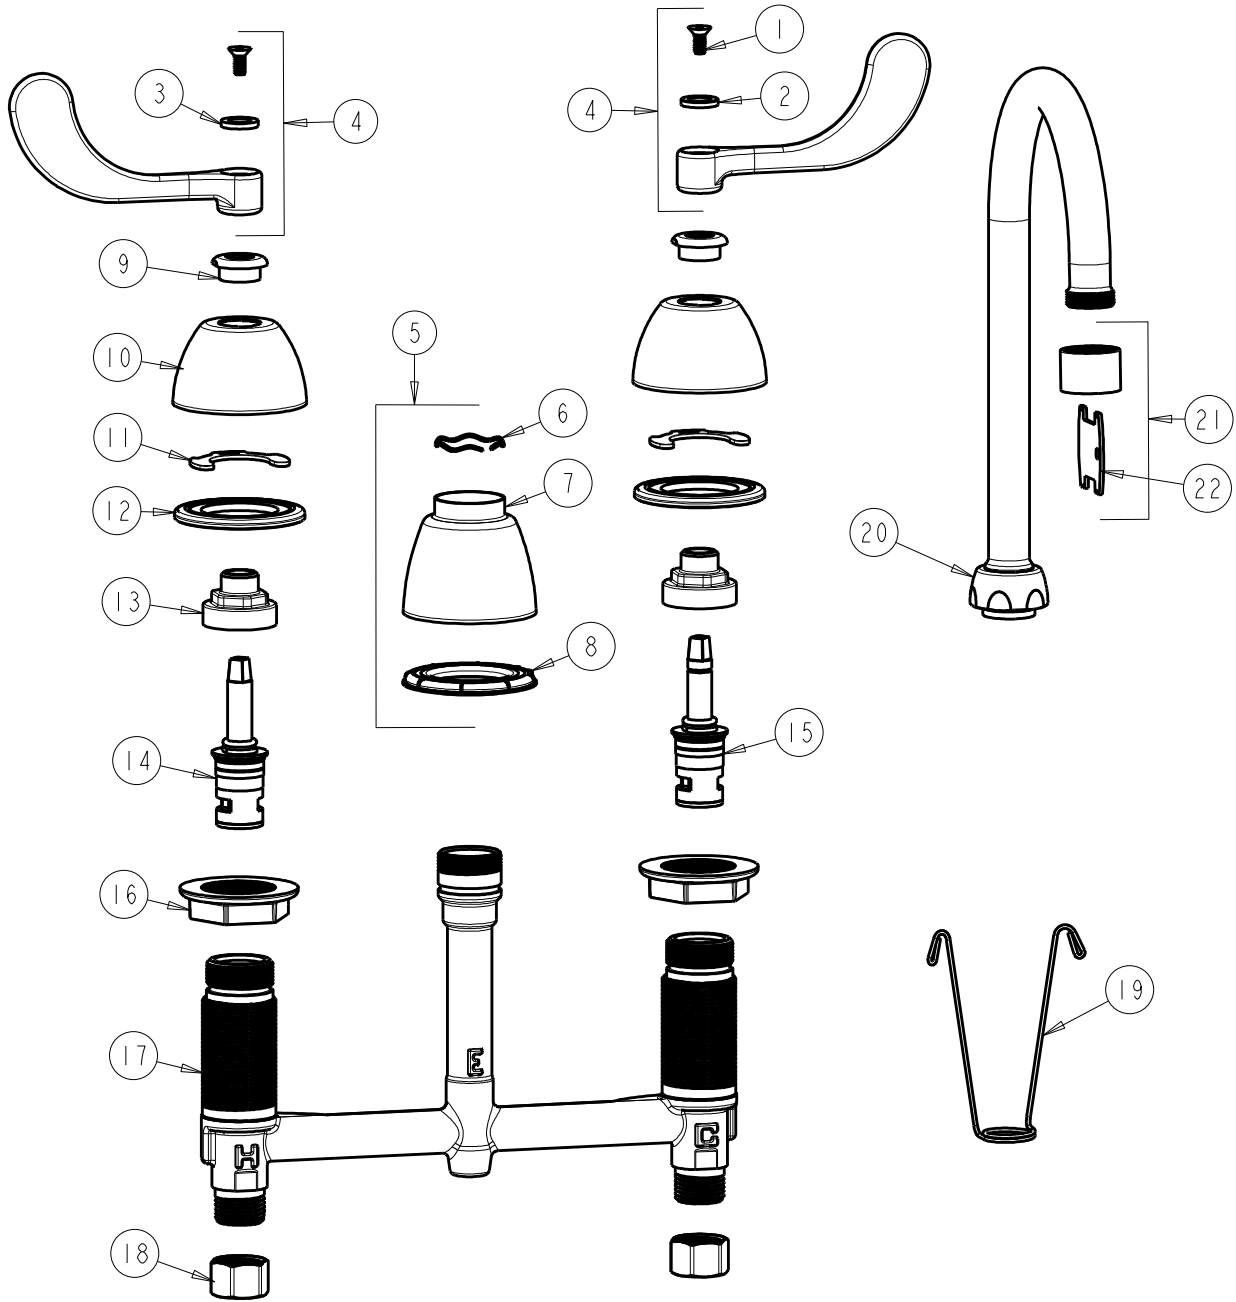

**CHICAGO FAUCETS**  
a Geberit company

2100 South Clearwater Drive  
Des Plaines, IL 60018  
Phone: 847-803-5000  
Fax: 847-803-5454  
www.chicagofaucets.com

**REPAIR PARTS**

BY: JAR DATE: 12-22-16  
CHK: JAR REV: 02-02-17

FITTING NO.  
**786-E29VPXKABCP**

SUBMITTED MODEL NO.

ITEM NO.

**FOR TECHNICAL ASSISTANCE**  
1-800-TEC-TRUE (1-800-832-8783)

ITEM	PART NO.	DESCRIPTION	ITEM	PART NO.	DESCRIPTION
1	420-020JKNF	SCREW, 1/8 FLAT HEX HEAD X 1/2	12	888-026JKNF	WASHER, SEALING
2	633-123JKNF	INDEX BUTTON (BLUE)	13	274-014JKRBF	NUT, CAP
3	633-023JKNF	INDEX BUTTON (RED)	14	377-XKLHJKABNF	LH CERAMIC CARTRIDGE 1/4
4	317-PRJKCP	HANDLE, 4" WRISTBLADE (PAIR)	15	377-XKRHJKABNF	RH CERAMIC CARTRIDGE 1/4
5	785-400JKKCP	KIT, SPOUT ESCUTCHEON	16	250-004JKNF	LOCKNUT
6	50-038JKNF	WAVE WASHER	17	-----	BODY, VALVE
7	785-400JKCP	ESCUTCHEON, SPOUT BASE	18	49-005JKRBF	COUPLING NUT
8	888-027JKNF	SPOUT ESCUTCHEON WASHER	19	200-008JKNF	HANGER
9	422-113JKCP	ESCUTCHEON NUT	20	GN2AJKABCP	SPOUT, GN SPOUT 5-1/4" C-C
10	250-082JKCP	ESCUTCHEON	21	E29VPJKABCP	OUTLET VP, LAMINAR 2.2 GPM
11	200-009JKNF	CLIP, RETAIN	22	3-024JKRCF	KEY, VP