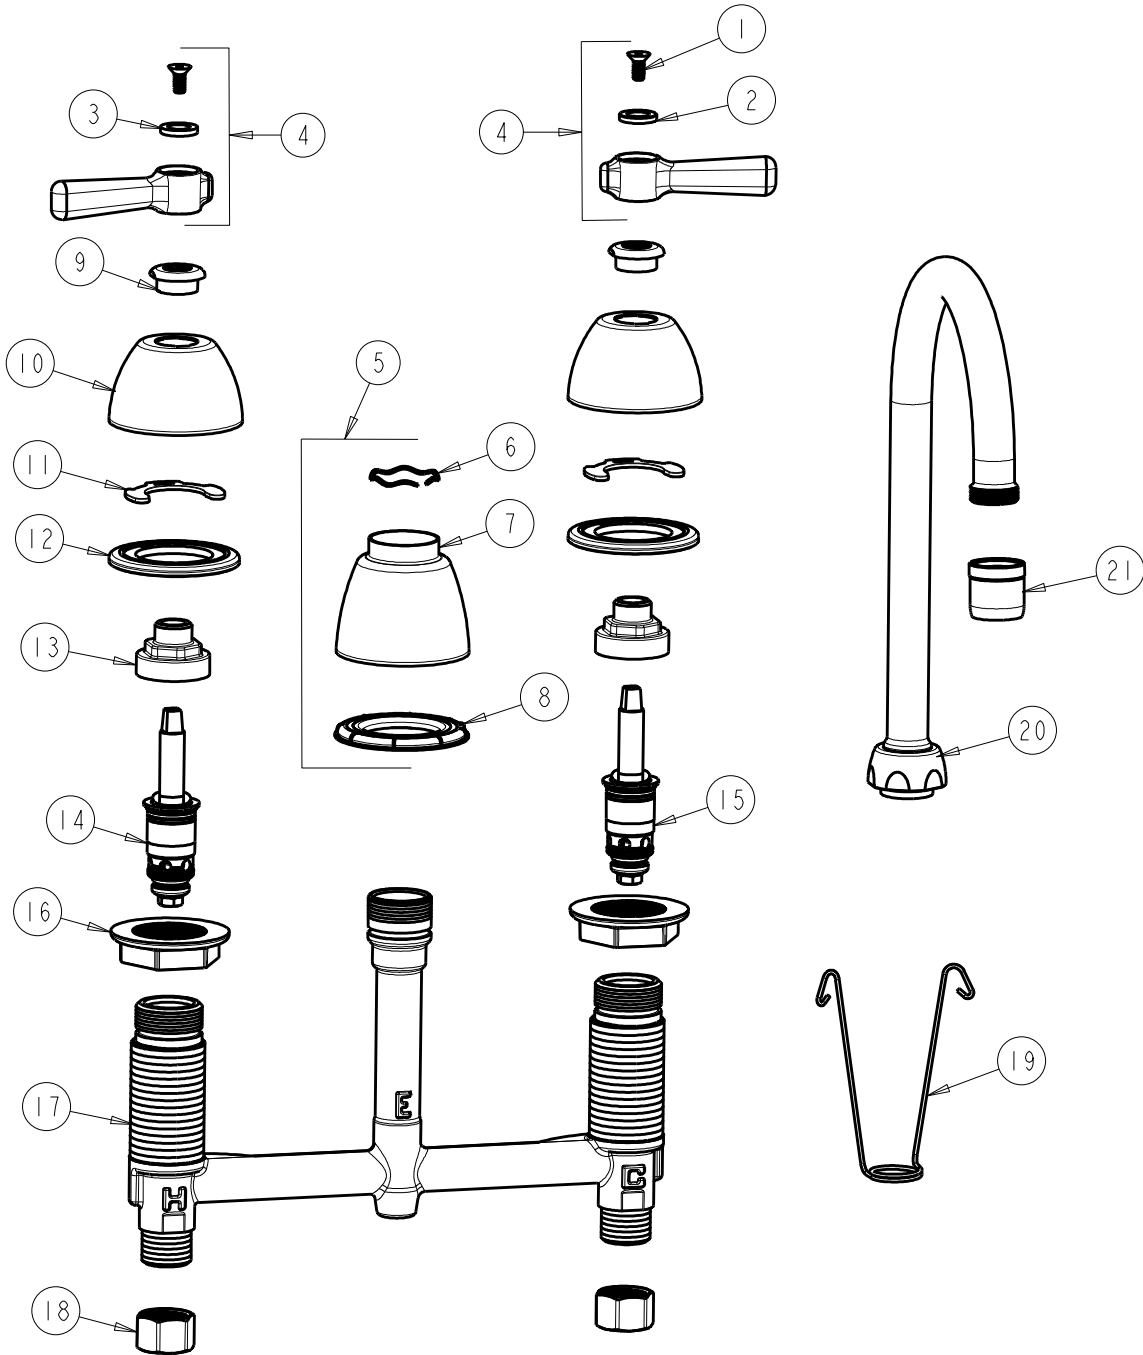

786-E29-369ABCP

SUBMITTED MODEL NO.

ITEM NO.

FOR TECHNICAL ASSISTANCE
1-800-TEC-TRUE (1-800-832-8783)

ITEM	PART NO.	DESCRIPTION	ITEM	PART NO.	DESCRIPTION
1	420-020JKNF	SCREW, 1/8 FLAT HEX HEAD X 1/2	12	888-026JKNF	WASHER, SEALING
2	633-123JKNF	INDEX BUTTON (BLUE)	13	274-014JKRBF	NUT, CAP
3	633-023JKNF	INDEX BUTTON (RED)	14	377-XTLHJKABNF	LH QUATURN CARTRIDGE
4	369-PRJKCP	HANDLE, 2-3/8" LEVER (PAIR)	15	377-XTRHJKABNF	RH QUATURN CARTRIDGE
5	785-400JKKCP	KIT, SPOUT ESCUTCHEON	16	250-004JKNF	LOCKNUT
6	50-038JKNF	WAVE WASHER	17	-----	BODY, VALVE
7	785-400JKCP	ESCUTCHEON, SPOUT BASE	18	49-005JKRBF	COUPLING NUT
8	888-027JKNF	SPOUT ESCUTCHEON WASHER	19	200-008JKNF	HANGER
9	422-113JKCP	ESCUTCHEON NUT	20	GN2AJKABCP	SPOUT, GN SPOUT 5-1/4" C-C
10	250-082JKCP	ESCUTCHEON	21	E29JKABCP	OUTLET, LAMINAR 2.2 GPM
11	200-009JKNF	CLIP, RETAIN			