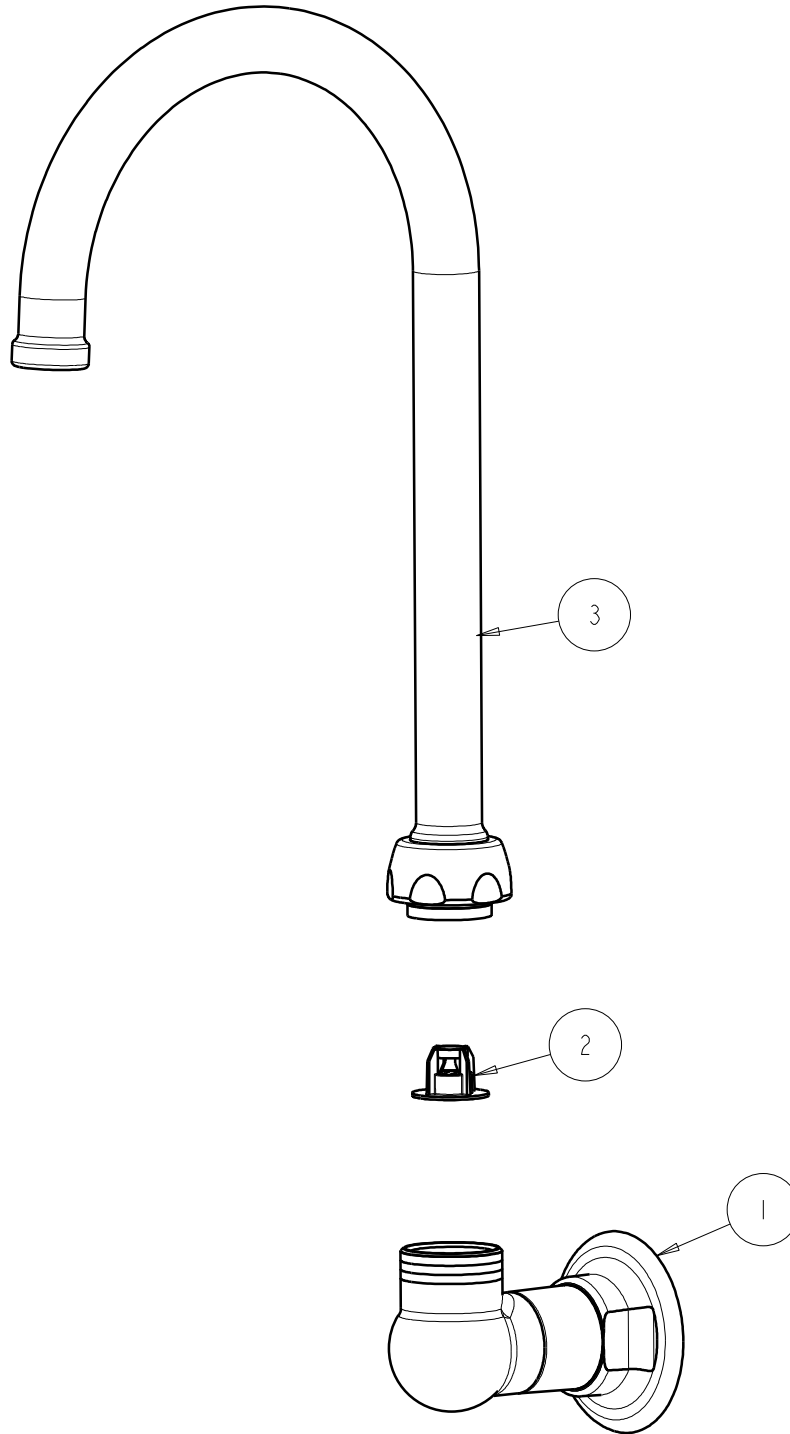

CHICAGO FAUCETS 

a Geberit company

2100 South Clearwater Drive
Des Plaines, IL 60018
Phone: 847-803-5000
Fax: 847-803-5454
www.chicagofaucets.com

FOR TECHNICAL ASSISTANCE
1-800-TEC-TRUE (1-800-832-8783)

REPAIR PARTS

BY: SID DATE: 02-24-94
CHK:  REV: 02-16-10

FITTING NO.

629-GN2FCCP

SUBMITTED MODEL NO.

ITEM NO.

ITEM	PART NO.	DESCRIPTION
1	629-LESSSPTCP	SINGLE WATER INLET FITTING
2	50-043KJKNF	FLOW CONTROL 1.5 GPM
3	GN2JKCP	GN SPOUT PLAIN END