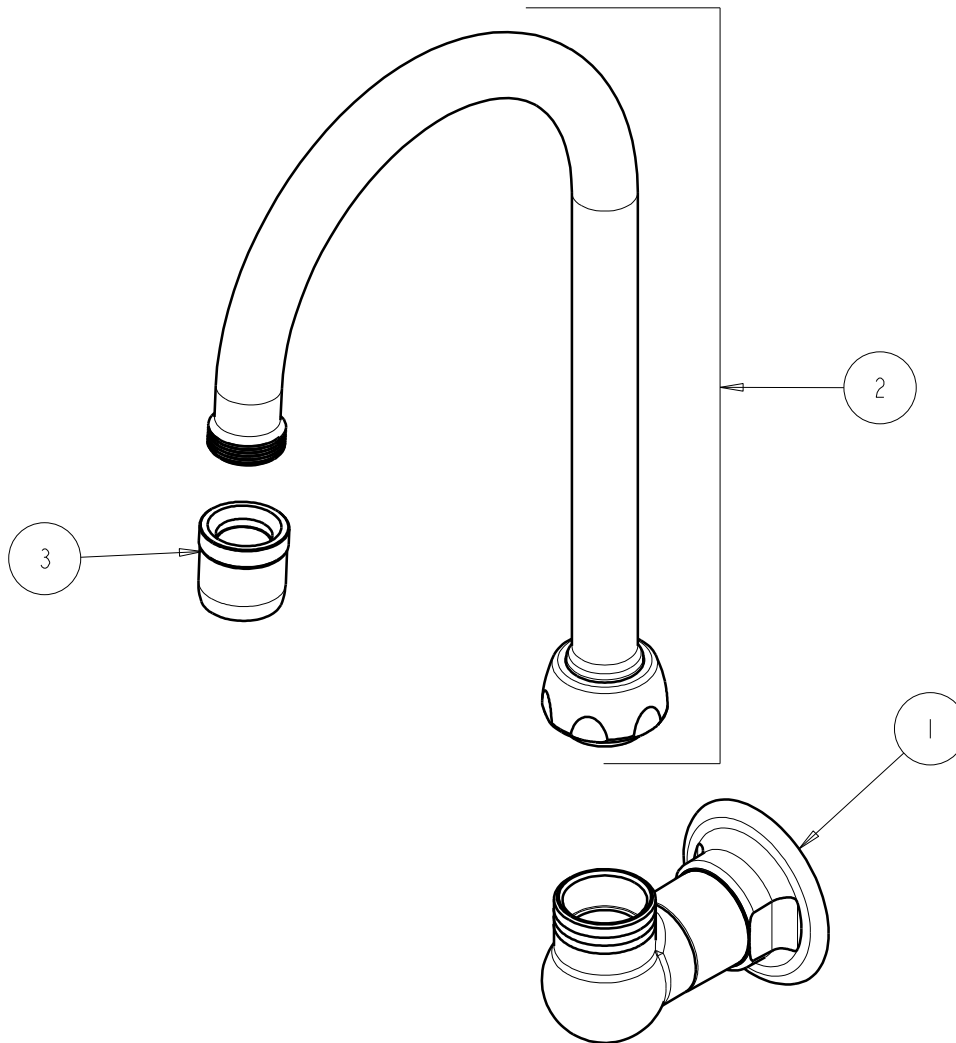

CHICAGO FAUCETS
 a Geberit company

2100 South Clearwater Drive
 Des Plaines, IL 60018
 Phone: 847-803-5000
 Fax: 847-803-5454
 www.chicagofaucets.com

REPAIR PARTS

BY: SID DATE: 04-22-09
 CHK: *[Signature]* REV: 04-27-09

FITTING NO.

629-GN2AE29CP

SUBMITTED MODEL NO.

ITEM NO.

FOR TECHNICAL ASSISTANCE
 1-800-TEC-TRUE (1-800-832-8783)

ITEM	PART NO.	DESCRIPTION
1	629-LESSSPTCP	SINGLE WATER INLET FITTING
2	GN2AE29JKCP	FOR PARTS SEE GN2AE29JKCP
3	E29JKCP	LAM-A-FLO OUTLET