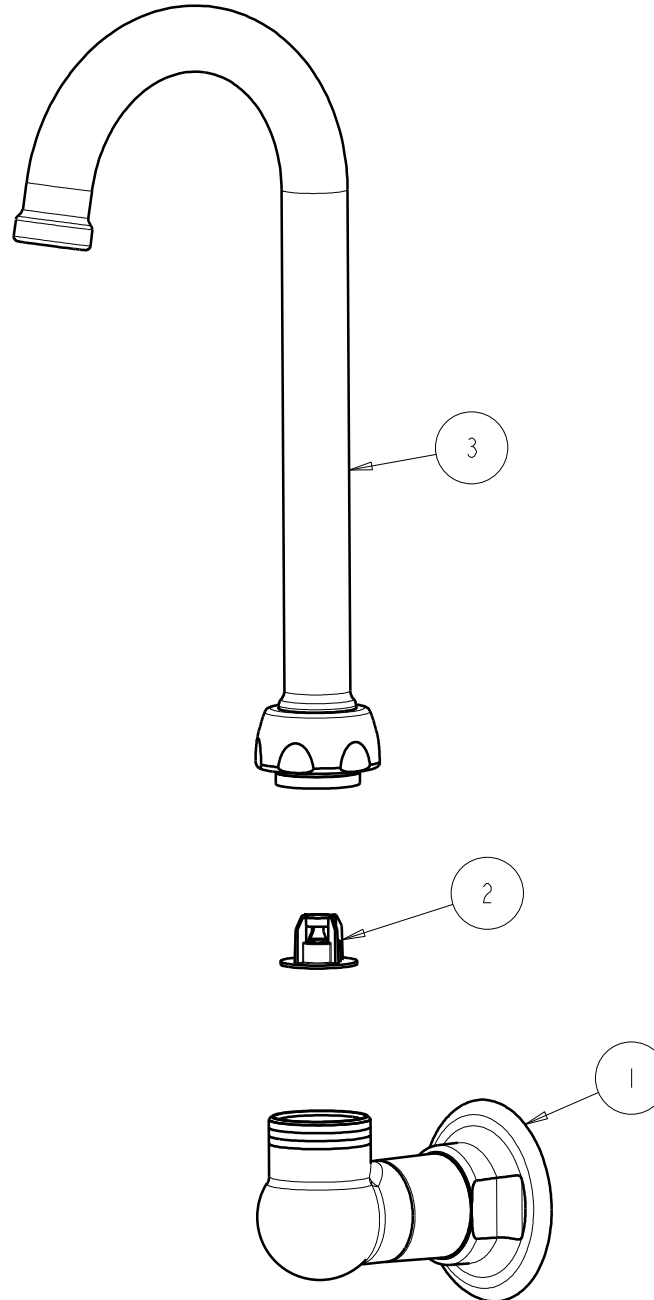

CHICAGO FAUCETS
 a Geberit company

2100 South Clearwater Drive
 Des Plaines, IL 60018
 Phone: 847-803-5000
 Fax: 847-803-5454
 www.chicagofaucets.com

REPAIR PARTS

BY: SID DATE: 04-22-09
 CHK: *[Signature]* REV: 02-16-10

FITTING NO.

629-FCCP

SUBMITTED MODEL NO.

ITEM NO.

FOR TECHNICAL ASSISTANCE
 1-800-TEC-TRUE (1-800-832-8783)

ITEM	PART NO.	DESCRIPTION
1	629-LESSSPTCP	SINGLE WATER INLET FITTING
2	50-043KJKNF	FLOW CONTROL 1.5 GPM
3	GN1JKCP	GN SPOUT PLAIN END