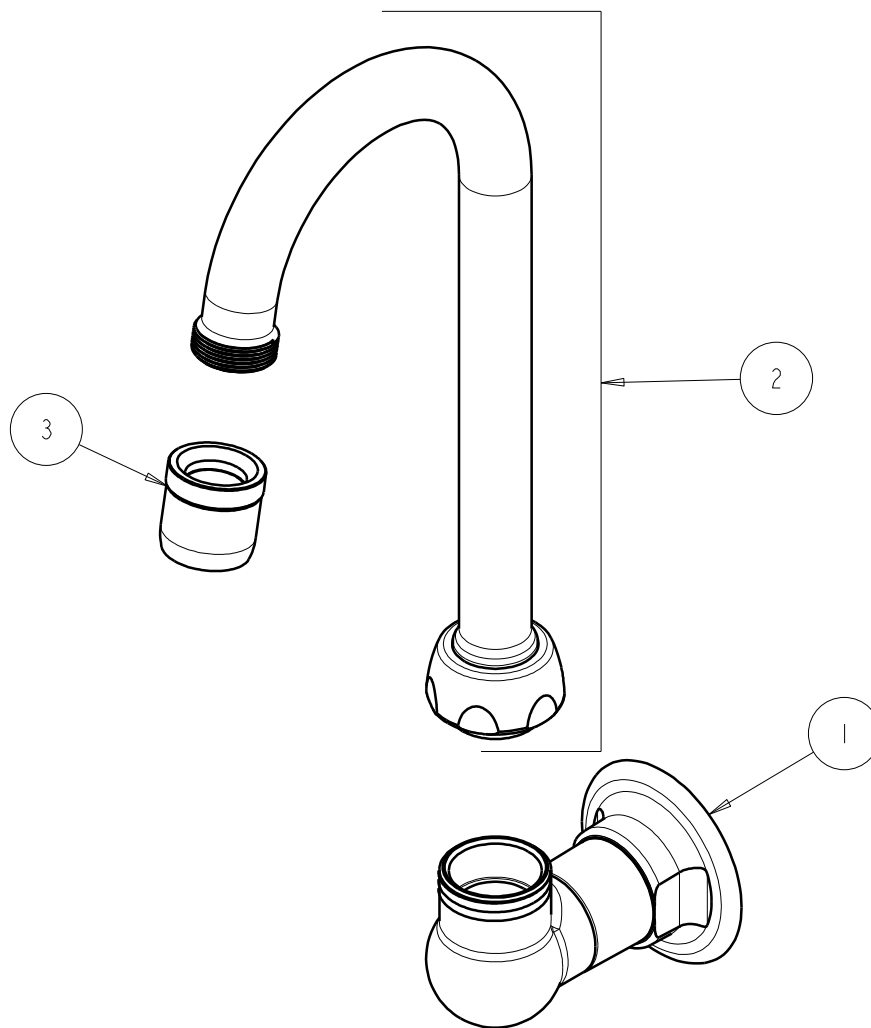

BY: SID DATE: 04-07-09

CHK: *js* REV: 04-27-09

FITTING NO.

629-E29CP

SUBMITTED MODEL NO.

ITEM NO.

ITEM	PART NO.	DESCRIPTION
1	629-LESSSPTCP	SINGLE WATER INLET FITTING
2	GN1AE29JKCP	FOR PARTS SEE GN1AE29JKCP
3	E29JKCP	LAM-A-FLO OUTLET