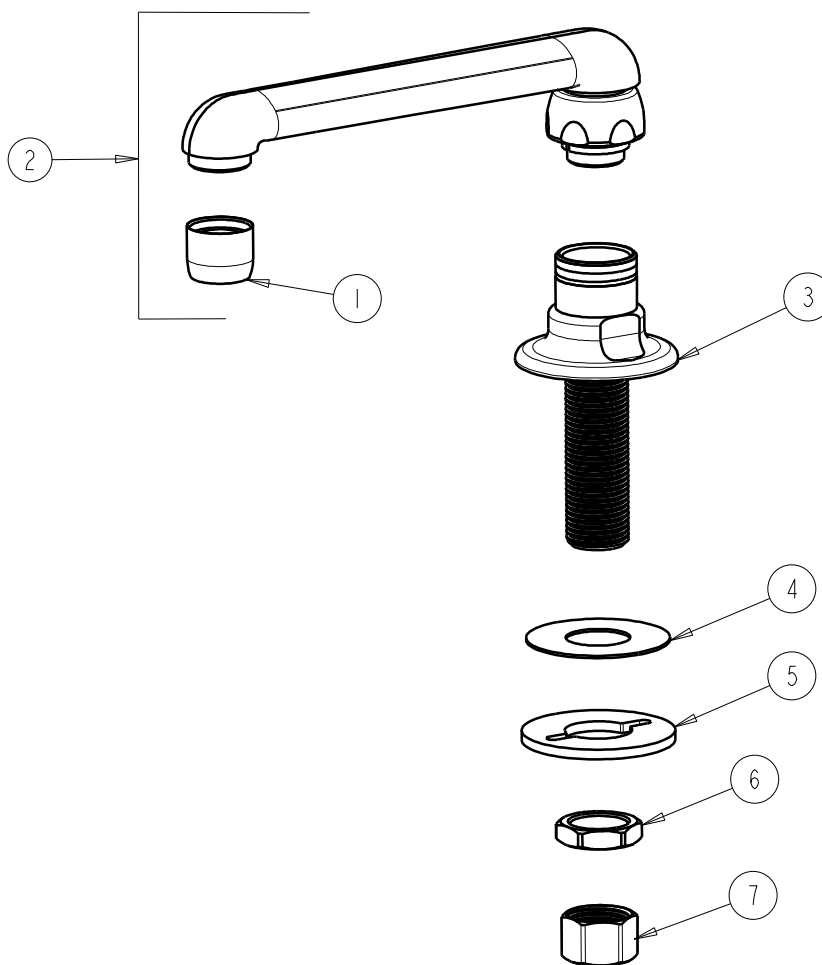

CHICAGO FAUCETS
a Geberit company

2100 South Clearwater Drive
Des Plaines, IL 60018
Phone: 847-803-5000
Fax: 847-803-5454
www.chicagofaucets.com

REPAIR PARTS

BY: SID DATE: 04-13-07

CHK: *[Signature]* REV: 04-08-09

FITTING NO.

626-S6CP

SUBMITTED MODEL NO.

ITEM NO.

FOR TECHNICAL ASSISTANCE
1-800-TEC-TRUE (1-800-832-8783)

ITEM	PART NO.	DESCRIPTION
1	E3JKCP	SOFTFLO AERATOR OUTLET
2	S6JKCP	FOR PARTS SEE S6JKCP
3	—	SPOUT BASE ASSEMBLY
4	52-007JKNF	WASHER, RUBBER
5	807-112JKNF	WASHER
6	49-004JKRBF	LOCKNUT
7	49-005JKRBF	COUPLING NUT