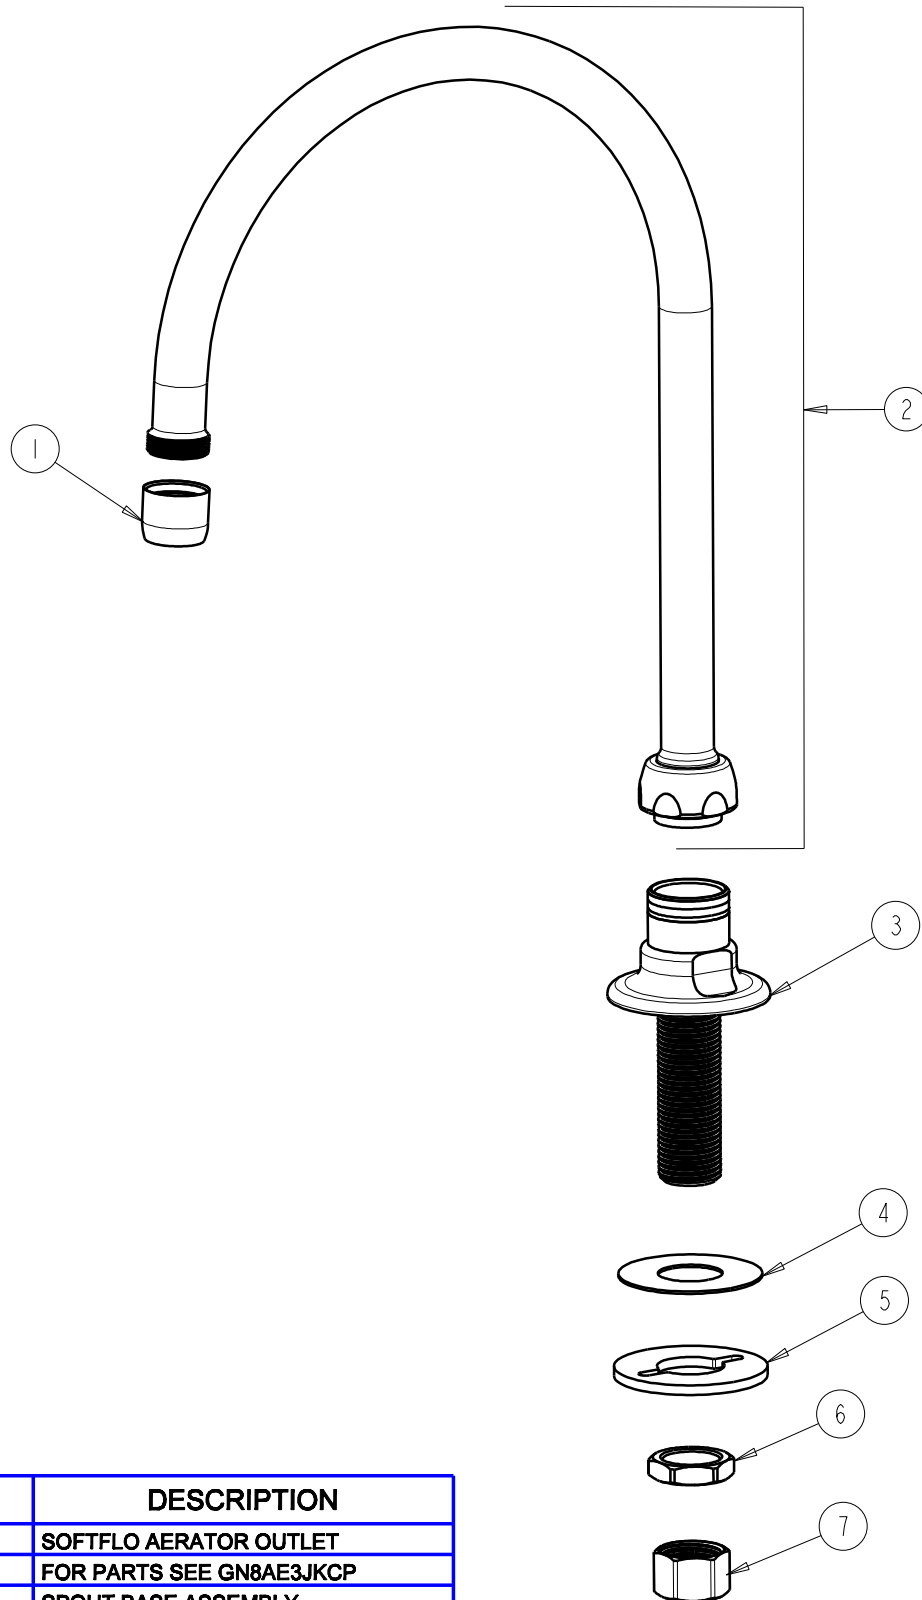

CHICAGO FAUCETS
a Geberit company

2100 South Clearwater Drive
Des Plaines, IL 60018
Phone: 847-803-5000
Fax: 847-803-5454
www.chicagofaucets.com

REPAIR PARTS

BY: SID DATE: 10-04-02
CHK: *[Signature]* REV: 04-08-09

FITTING NO.
626-GN8AE3CP
SUBMITTED MODEL NO.

FOR TECHNICAL ASSISTANCE
1-800-TEC-TRUE (1-800-832-8783)

ITEM NO.

ITEM	PART NO.	DESCRIPTION
1	E3JKCP	SOFTFLO AERATOR OUTLET
2	GN8AE3JKCP	FOR PARTS SEE GN8AE3JKCP
3	—	SPOUT BASE ASSEMBLY
4	52-007JKNF	WASHER, RUBBER
5	807-112JKNF	WASHER
6	49-004JKRBF	LOCKNUT
7	49-005JKRBF	COUPLING NUT