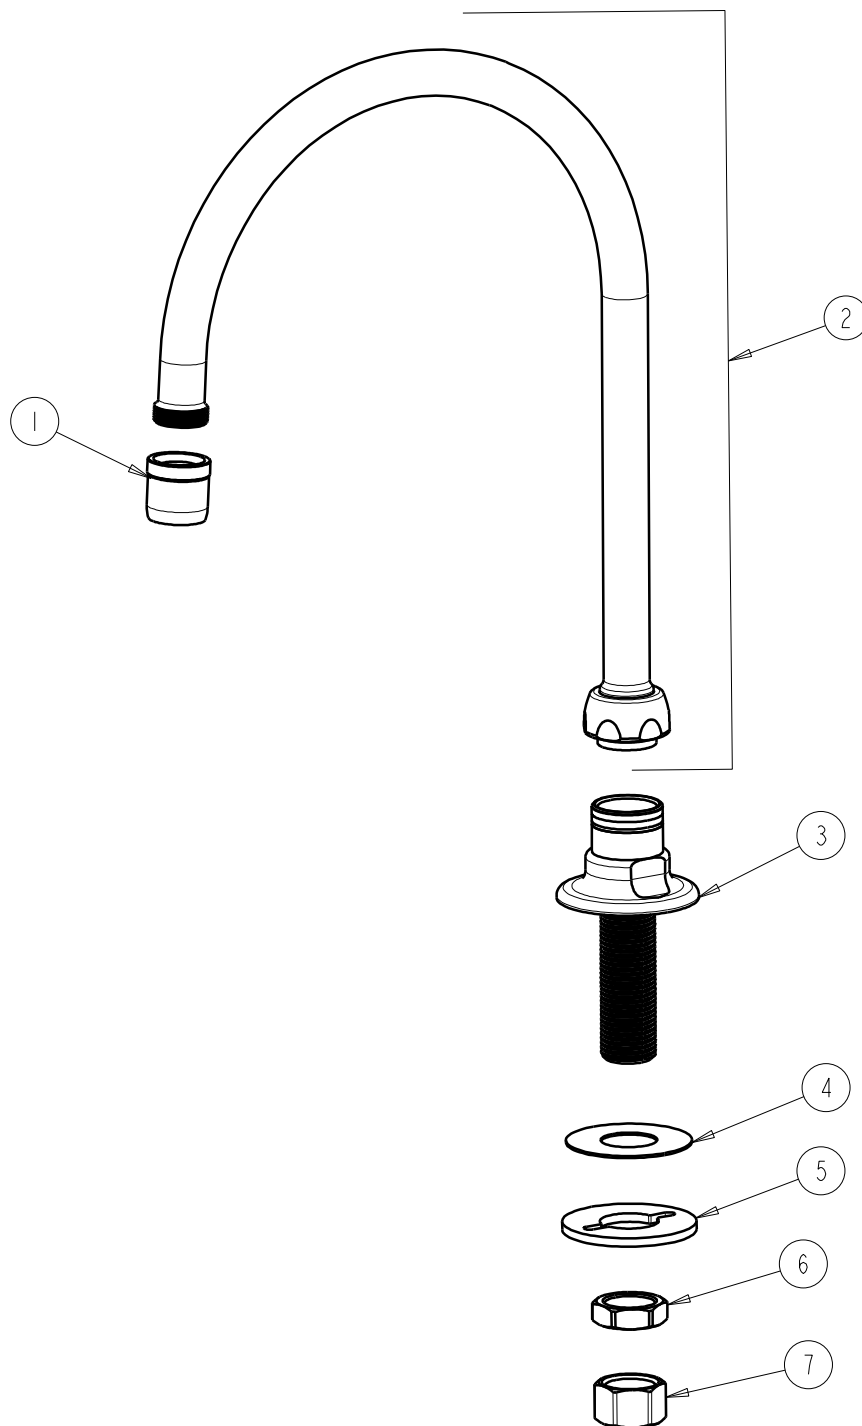

CHICAGO FAUCETS
a Geberit company

2100 South Clearwater Drive
Des Plaines, IL 60018
Phone: 847-803-5000
Fax: 847-803-5454
www.chicagofaucets.com

REPAIR PARTS

FITTING NO.

626-GN8AE29CP

SUBMITTED MODEL NO.

BY: SID DATE: 03-17-09

CHK: *[Signature]* REV:

ITEM NO.

FOR TECHNICAL ASSISTANCE
1-800-TEC-TRUE (1-800-832-8783)

ITEM	PART NO.	DESCRIPTION
1	E29JKCP	LAM-A-FLO OUTLET
2	GN8AE29JKCP	FOR PARTS SEE GN8AE3JKCP
3	—	SPOUT BASE ASSEMBLY
4	52-007JKNF	WASHER, RUBBER
5	807-112JKNF	WASHER
6	49-004JKRBF	LOCKNUT
7	49-005JKRBF	COUPLING NUT