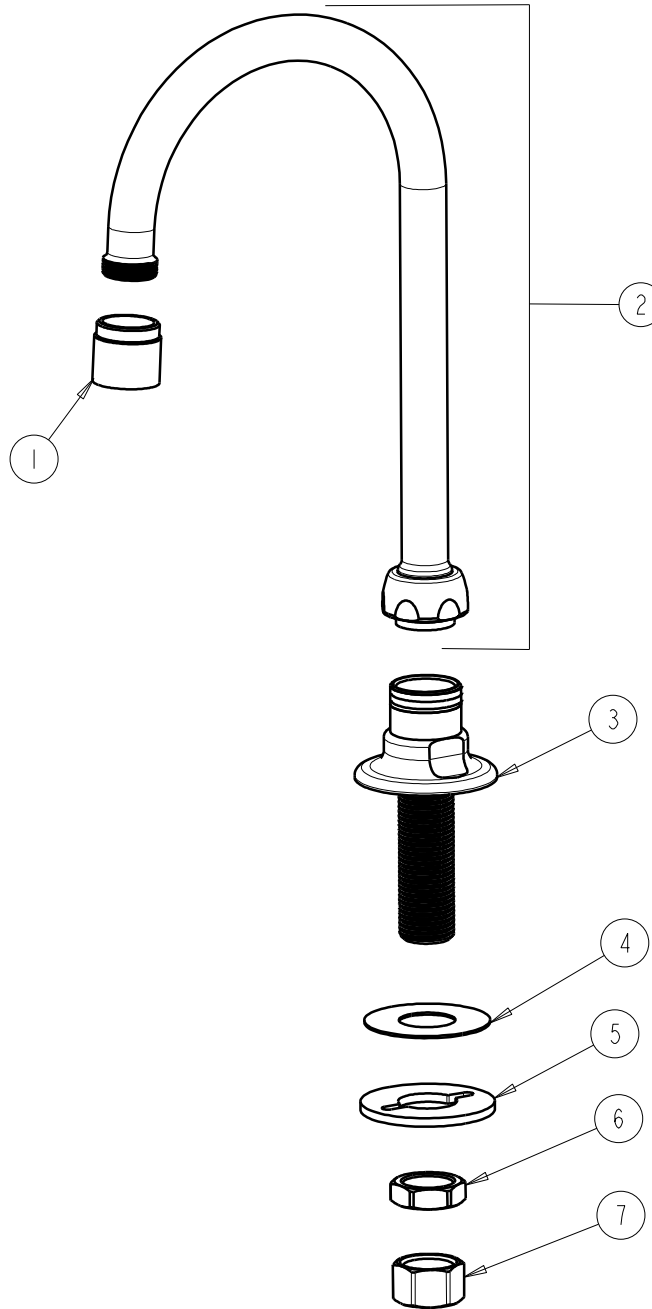

CHICAGO FAUCETS
a Geberit company

2100 South Clearwater Drive
Des Plaines, IL 60018
Phone: 847-803-5000
Fax: 847-803-5454
www.chicagofaucets.com

REPAIR PARTS

FITTING NO.

626-E3VPACP

SUBMITTED MODEL NO.

BY: SID

DATE: 03-17-09

CHK: *[Signature]*

REV:

ITEM NO.

FOR TECHNICAL ASSISTANCE
1-800-TEC-TRUE (1-800-832-8783)

ITEM	PART NO.	DESCRIPTION
1	E3VPJKCP	V.R. SOFTFLO AERATOR W/ V.R. KEY
2	GN2AE3VPJKCP	FOR PARTS SEE GN2AE3VPJKCP
3	—	SPOUT BASE ASSEMBLY
4	52-007JKNF	WASHER, RUBBER
5	807-112JKNF	WASHER
6	49-004JKRBF	LOCKNUT
7	49-005JKRBF	COUPLING NUT