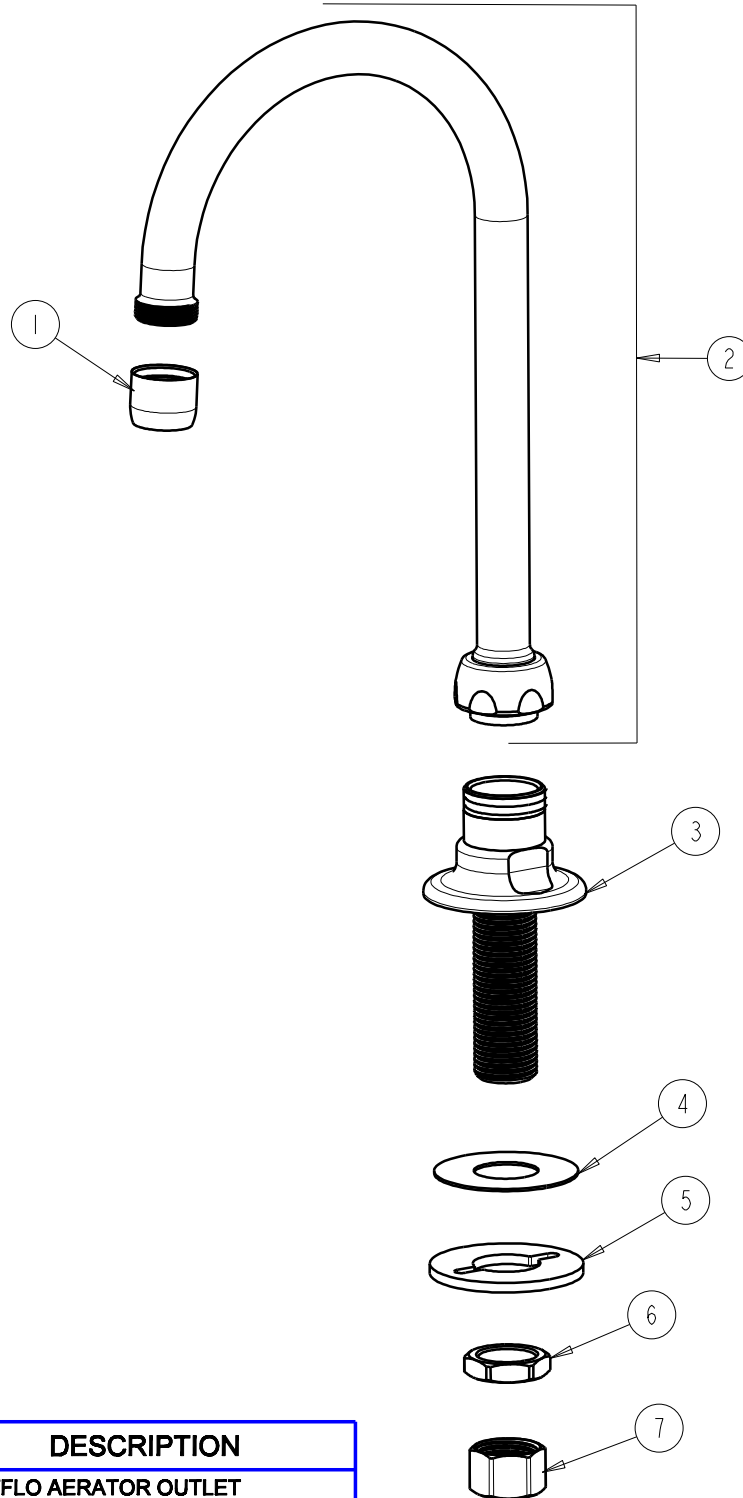

FITTING NO.

626-E3CP

SUBMITTED MODEL NO.

ITEM NO.

FOR TECHNICAL ASSISTANCE
1-800-TEC-TRUE (1-800-832-8783)

ITEM	PART NO.	DESCRIPTION
1	E3JKCP	SOFTFLO AERATOR OUTLET
2	GN2AE3JKCP	FOR PARTS SEE GN2AE3JKCP
3	—	SPOUT BASE ASSEMBLY
4	52-007JKNF	WASHER, RUBBER
5	807-112JKNF	WASHER
6	49-004JKRBF	LOCKNUT
7	49-005JKRBF	COUPLING NUT