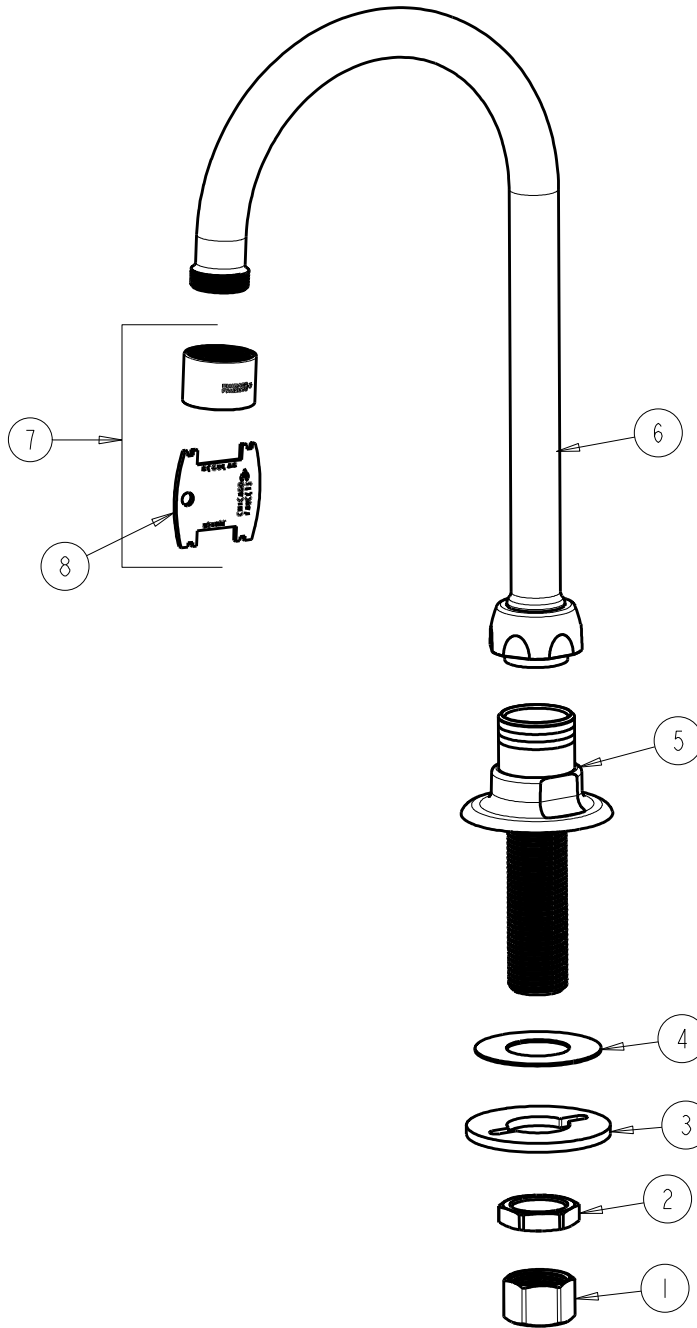

a Geberit company

2100 South Clearwater Drive
Des Plaines, IL 60018
Phone: 847-803-5000
Fax: 847-803-5454
www.chicagofaucets.com

FOR TECHNICAL ASSISTANCE
1-800-TEC-TRUE (1-800-832-8783)

REPAIR PARTS

BY: JAR DATE: 09-20-11

CHK: *[Signature]* REV: 10-08-14

FITTING NO.

626-E36VPABCP

SUBMITTED MODEL NO.

ITEM NO.

ITEM	PART NO.	DESCRIPTION
1	49-005JKRBF	COUPLING NUT
2	49-004JKRBF	LOCKNUT
3	807-112JKNF	WASHER
4	333-103JKNF	RUBBER WASHER
5	-----	SHANK AND FLANGE ASSEMBLY
6	GN2AJKABCP	SPOUT, GN SPOUT 5-1/4" C-C
7	E36VPJKABCP	OUTLET VP, LAMINAR 1.5 GPM
8	3-024JKRCF	KEY, VP