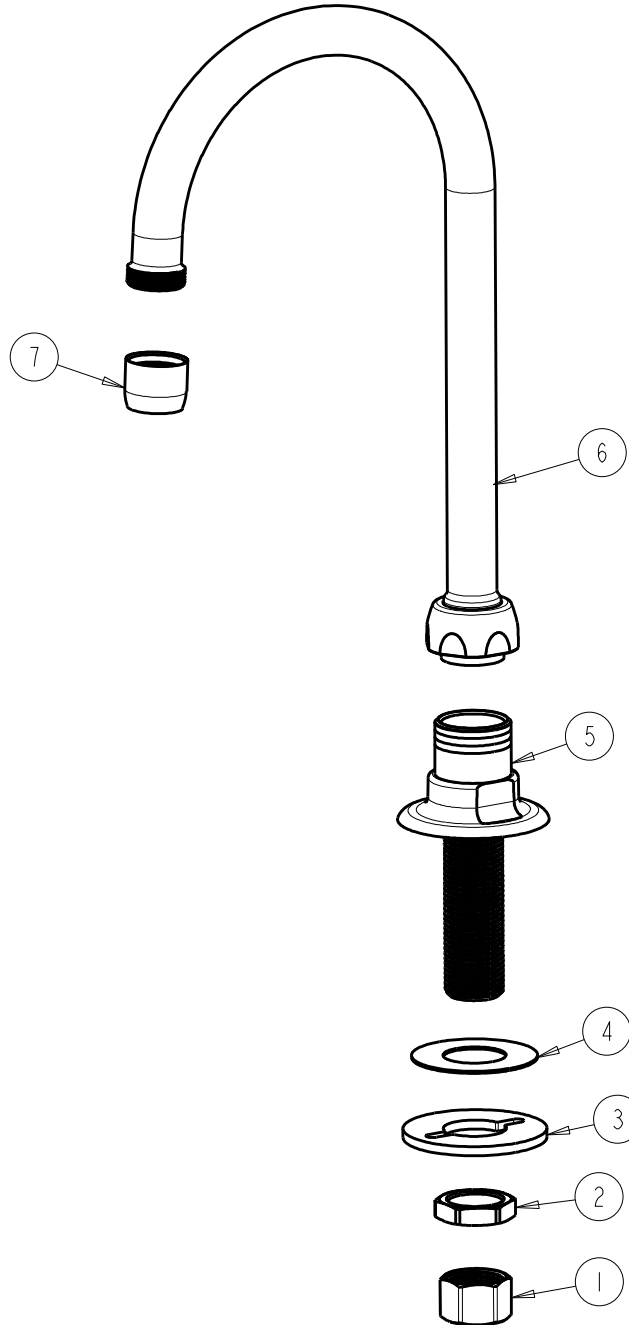

a Geberit company

2100 South Clearwater Drive
Des Plaines, IL 60018
Phone: 847-803-5000
Fax: 847-803-5454
www.chicagofaucets.com

FOR TECHNICAL ASSISTANCE
1-800-TEC-TRUE (1-800-832-8783)

REPAIR PARTS

BY: JAR DATE: 09-20-11

CHK: *JAR* REV: 10-08-14

FITTING NO.

626-E35ABCP

SUBMITTED MODEL NO.

ITEM NO.

ITEM	PART NO.	DESCRIPTION
1	49-005JKRBF	COUPLING NUT
2	49-004JKRBF	LOCKNUT
3	807-112JKNF	WASHER
4	333-103JKNF	RUBBER WASHER
5	-----	SHANK AND FLANGE ASSEMBLY
6	GN2AJKABCP	SPOUT, GN SPOUT 5-1/4" C-C
7	E35JKABCP	OUTLET, AERATOR 1.5 GPM