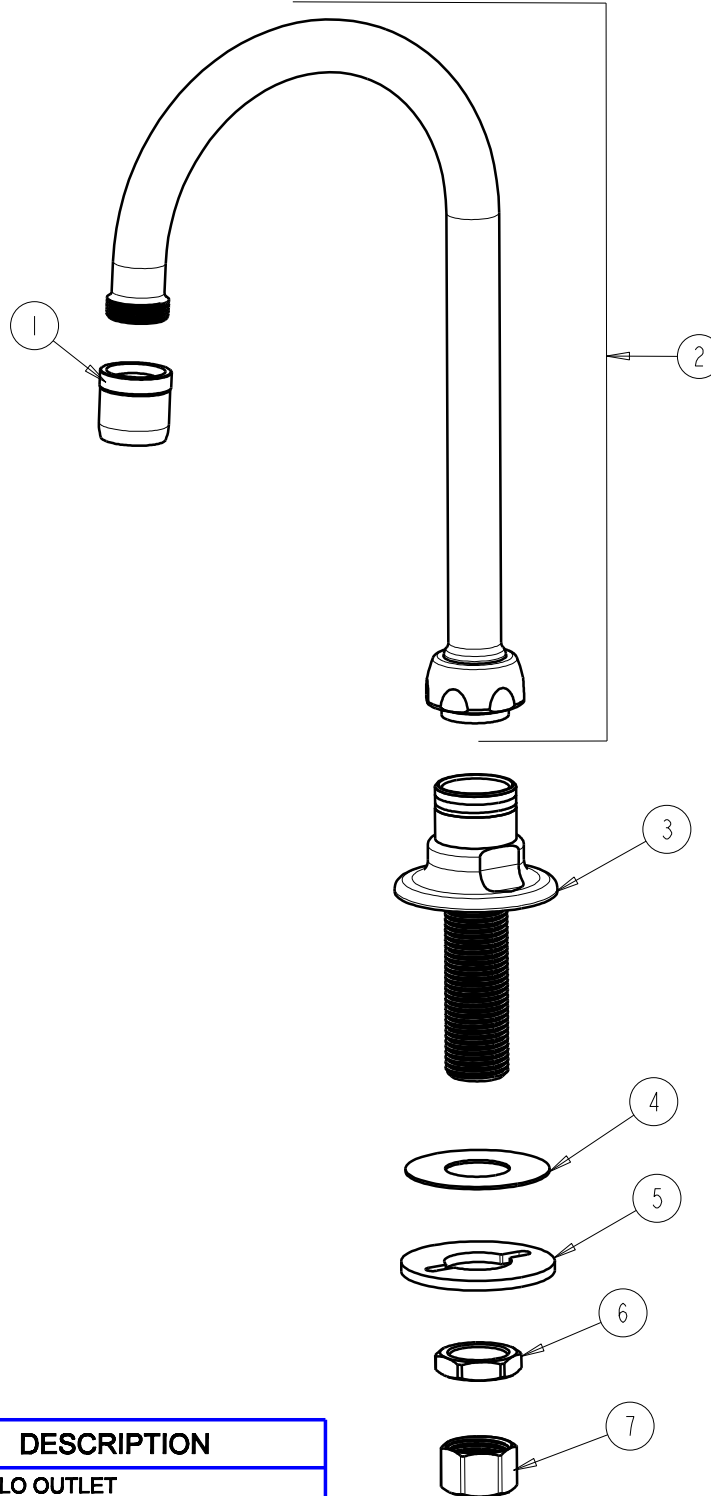

CHICAGO FAUCETS
a Geberit company

2100 South Clearwater Drive
Des Plaines, IL 60018
Phone: 847-803-5000
Fax: 847-803-5454
www.chicagofaucets.com

REPAIR PARTS

BY: SID DATE: 10-04-02
CHK: *[Signature]* REV: 04-08-09

FITTING NO.

626-E29CP

SUBMITTED MODEL NO.

ITEM NO.

FOR TECHNICAL ASSISTANCE
1-800-TEC-TRUE (1-800-832-8783)

ITEM	PART NO.	DESCRIPTION
1	E29JKCP	LAM-A-FLO OUTLET
2	GN2AE29JKCP	FOR PARTS SEE GN2AE29JKCP
3	—	SPOUT BASE ASSEMBLY
4	52-007JKNF	WASHER, RUBBER
5	807-112JKNF	WASHER
6	49-004JKRBF	LOCKNUT
7	49-005JKRBF	COUPLING NUT