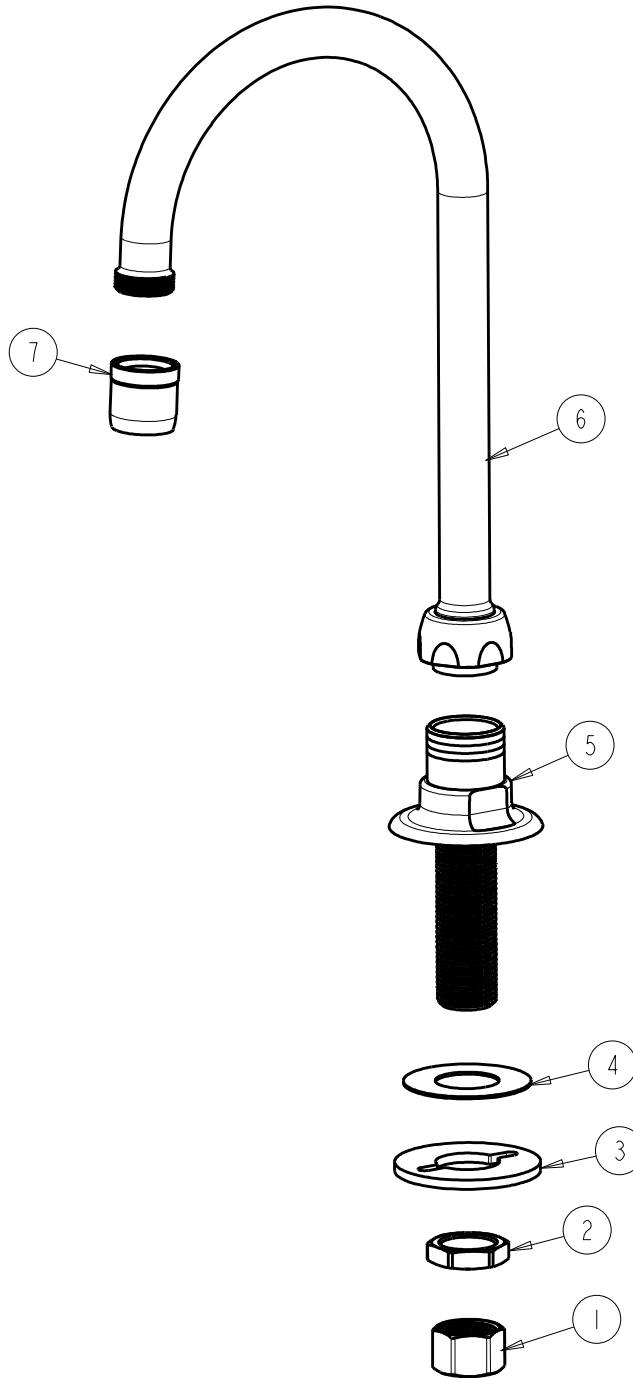

# REPAIR PARTS

BY: SID DATE: 05-15-09

CHK: *[Signature]* REV: 10-08-14

FITTING NO.

**626-E29ABCP**

SUBMITTED MODEL NO.

ITEM NO.

ITEM	PART NO.	DESCRIPTION
1	49-005JKRBF	COUPLING NUT
2	49-004JKRBF	LOCKNUT
3	807-112JKNF	WASHER
4	333-103JKNF	RUBBER WASHER
5	-----	SHANK AND FLANGE ASSEMBLY
6	GN2AJKABCP	SPOUT, GN SPOUT 5-1/4" C-C
7	E29JKABCP	OUTLET, LAMINAR 2.2 GPM