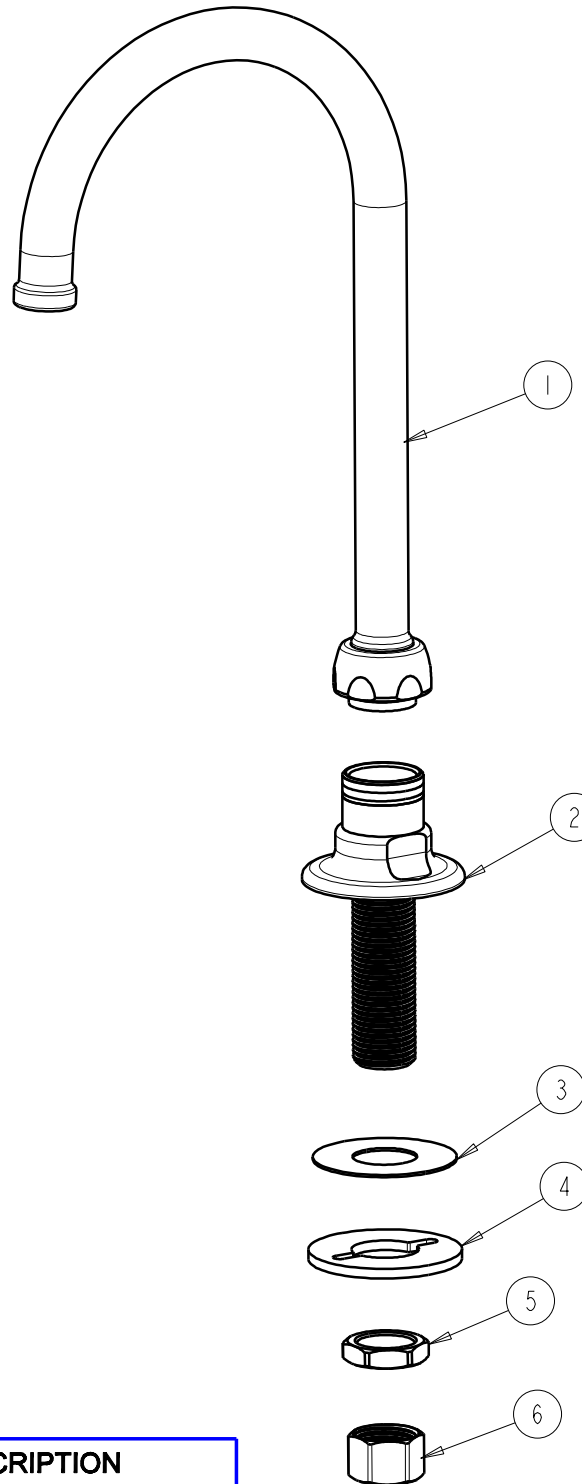

CHICAGO FAUCETS 

a Geberit company

2100 South Clearwater Drive
Des Plaines, IL 60018
Phone: 847-803-5000
Fax: 847-803-5454
www.chicagofaucets.com

REPAIR PARTS

BY: SID DATE: 01-29-97

CHK: *[Signature]* REV: 04-08-09

FITTING NO.

626-CP

SUBMITTED MODEL NO.

ITEM NO.

FOR TECHNICAL ASSISTANCE
1-800-TEC-TRUE (1-800-832-8783)

ITEM	PART NO.	DESCRIPTION
1	GN2JKCP	FOR PARTS SEE GN2JKCP
2	—	SPOUT BASE ASSEMBLY
3	52-007JKNF	WASHER, RUBBER
4	807-112JKNF	WASHER
5	49-004JKRBF	LOCKNUT
6	49-005JKRBF	COUPLING NUT