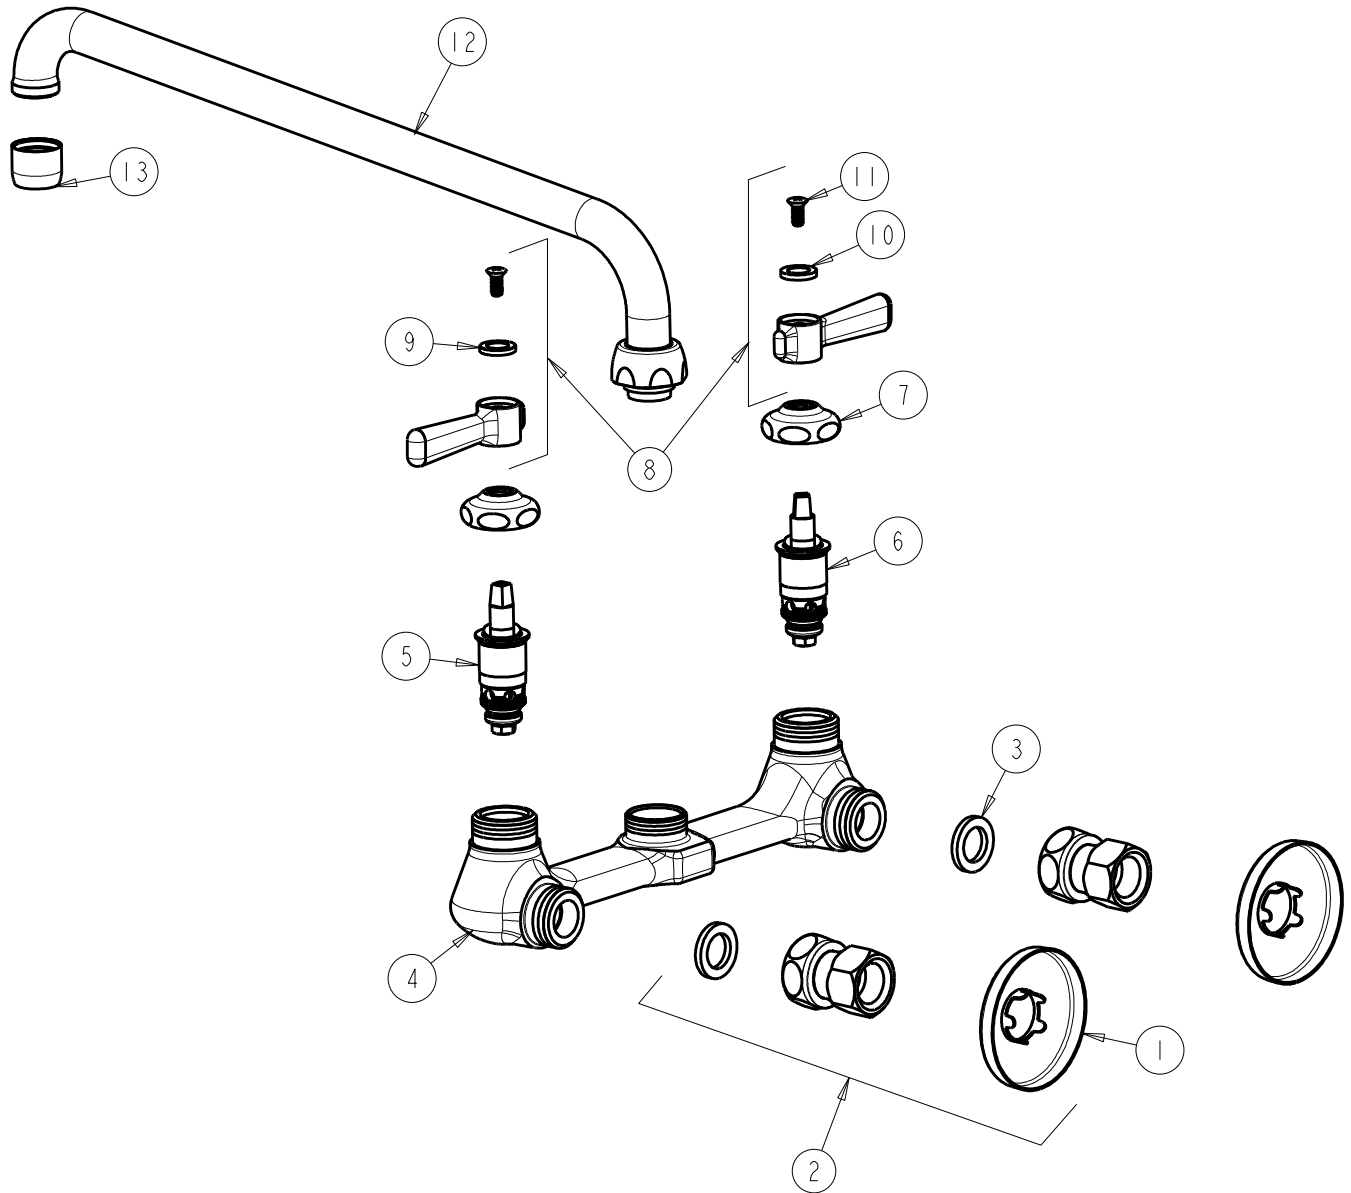

CHICAGO FAUCETS
a Geberit company

2100 South Clearwater Drive
Des Plaines, IL 60018
Phone: 847-803-5000
Fax: 847-803-5454
www.chicagofaucets.com

REPAIR PARTS

FITTING NO.

540-LDL15WXFCP

SUBMITTED MODEL NO.

ITEM NO.

FOR TECHNICAL ASSISTANCE
1-800-TEC-TRUE (1-800-832-8783)

BY: JAR DATE: 10-12-11

CHK: *JAR* REV:

ITEM	PART NO.	DESCRIPTION	ITEM	PART NO.	DESCRIPTION
1	749-016JKCP	FLANGE	8	369-PRJKCP	LEVER HANDLE ASSEMBLY (PAIR)
2	WXFJKCP	ADAPTER ASSEMBLY WITH FLANGE	9	633-123JKNF	INDEX BUTTON (BLUE)
3	1-011JKNF	WASHER, .97 X .62 X .12	10	633-023JKNF	INDEX BUTTON (RED)
4	---	VALVE BODY (NOT SOLD SEPARATELY)	11	420-010JKRCF	SCREW, 10-32 UNC PH 1/2
5	1-099XTJKNF	QUATURN UNIT (RH)	12	L15LESSE3JKCP	TUBE SPOUT ASSEMBLY
6	1-100XTJKNF	QUATURN UNIT (LH)	13	E3JKCP	SOFTFLO AERATOR
7	1-214JKCP	CAP			