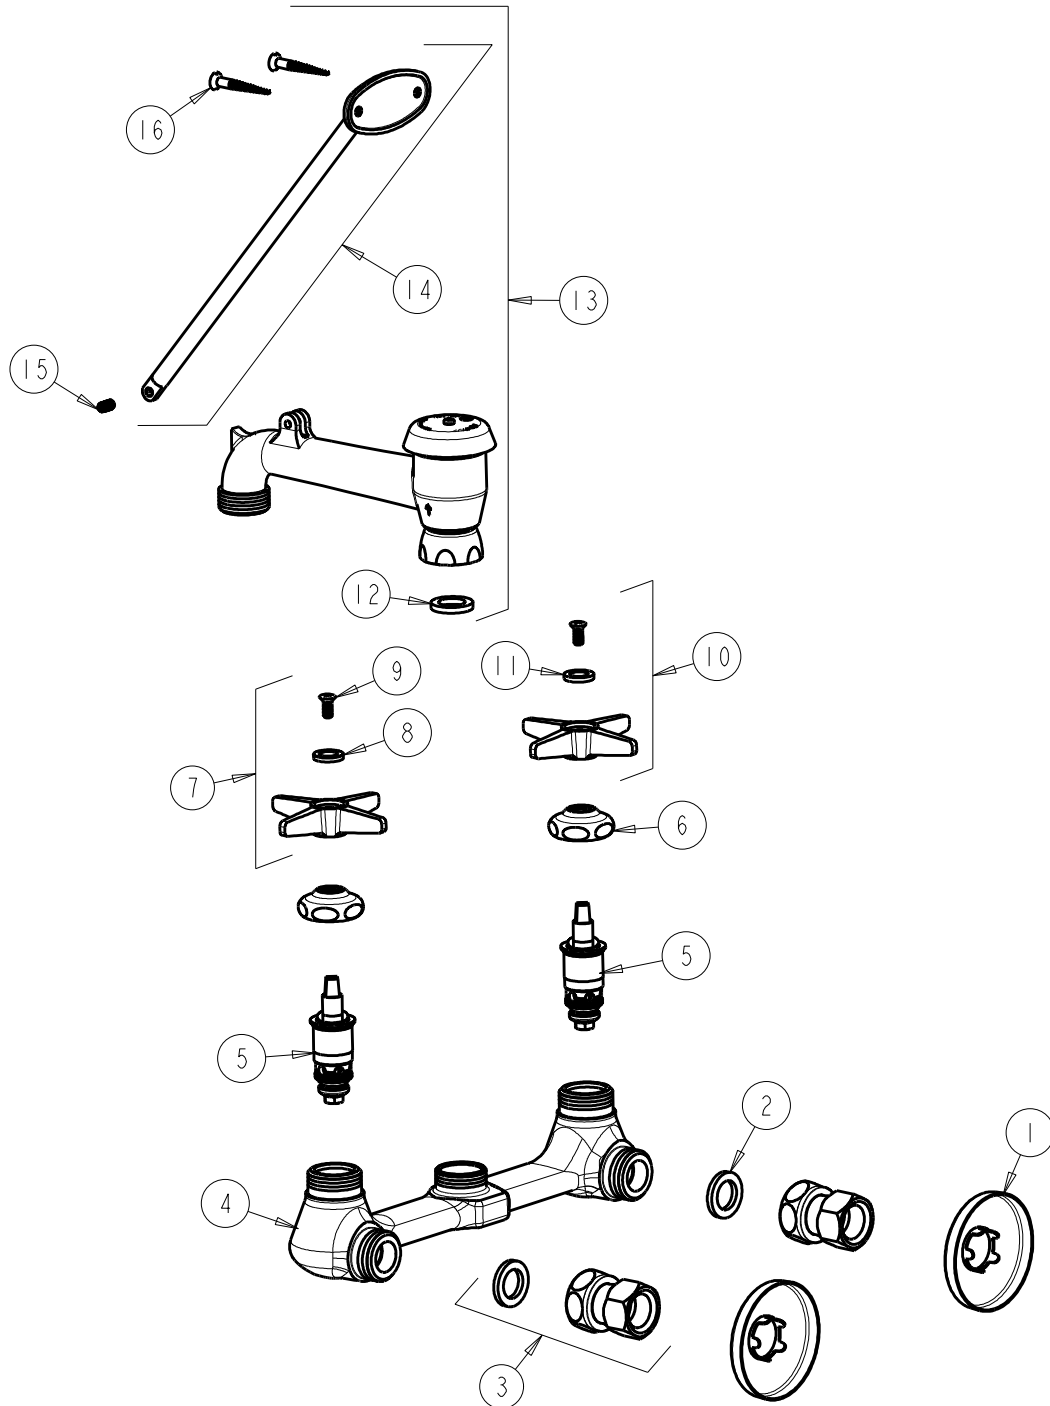

CHICAGO FAUCETS
a Geberit company

2100 South Clearwater Drive
Des Plaines, IL 60018
Phone: 847-803-5000
Fax: 847-803-5454
www.chicagofaucets.com

REPAIR PARTS

FITTING NO.

540-LD897SWXF633CP

SUBMITTED MODEL NO.

BY: JAR DATE: 11-09-11

CHK: *JAR* REV:

ITEM NO.

FOR TECHNICAL ASSISTANCE
1-800-TEC-TRUE (1-800-832-8783)

ITEM	PART NO.	DESCRIPTION	ITEM	PART NO.	DESCRIPTION
1	749-016JKCP	FLANGE	9	420-010JKRCF	SCREW, 10-32 UNC PH 1/2
2	1-011JKNF	WASHER, .97 X .62 X .12	10	633-HOTJKCP	4-ARM CROSS HANDLE ASSEMBLY
3	WXFJKCP	ADAPTER, FLANGE & WASHER ASSY.	11	633-023JKNF	INDEX BUTTON (RED)
4	—	VALVE BODY (NOT SOLD SEPARATELY)	12	340-004JKNF	CELCON WASHER
5	1-100XTJKNF	QUATURN CARTRIDGE (LH)	13	897-SJKCP	VB SPOUT w/ BRACE ROD
6	1-214JKCP	CAP	14	897-013JKCP	BRACE ROD ASSEMBLY
7	633-COLDJKCP	4-ARM CROSS HANDLE ASSEMBLY	15	665-116JKNF	SET SCREW
8	633-123JKNF	INDEX BUTTON (BLUE)	16	173-006JKCP	FLAT HEAD WOOD SCREW