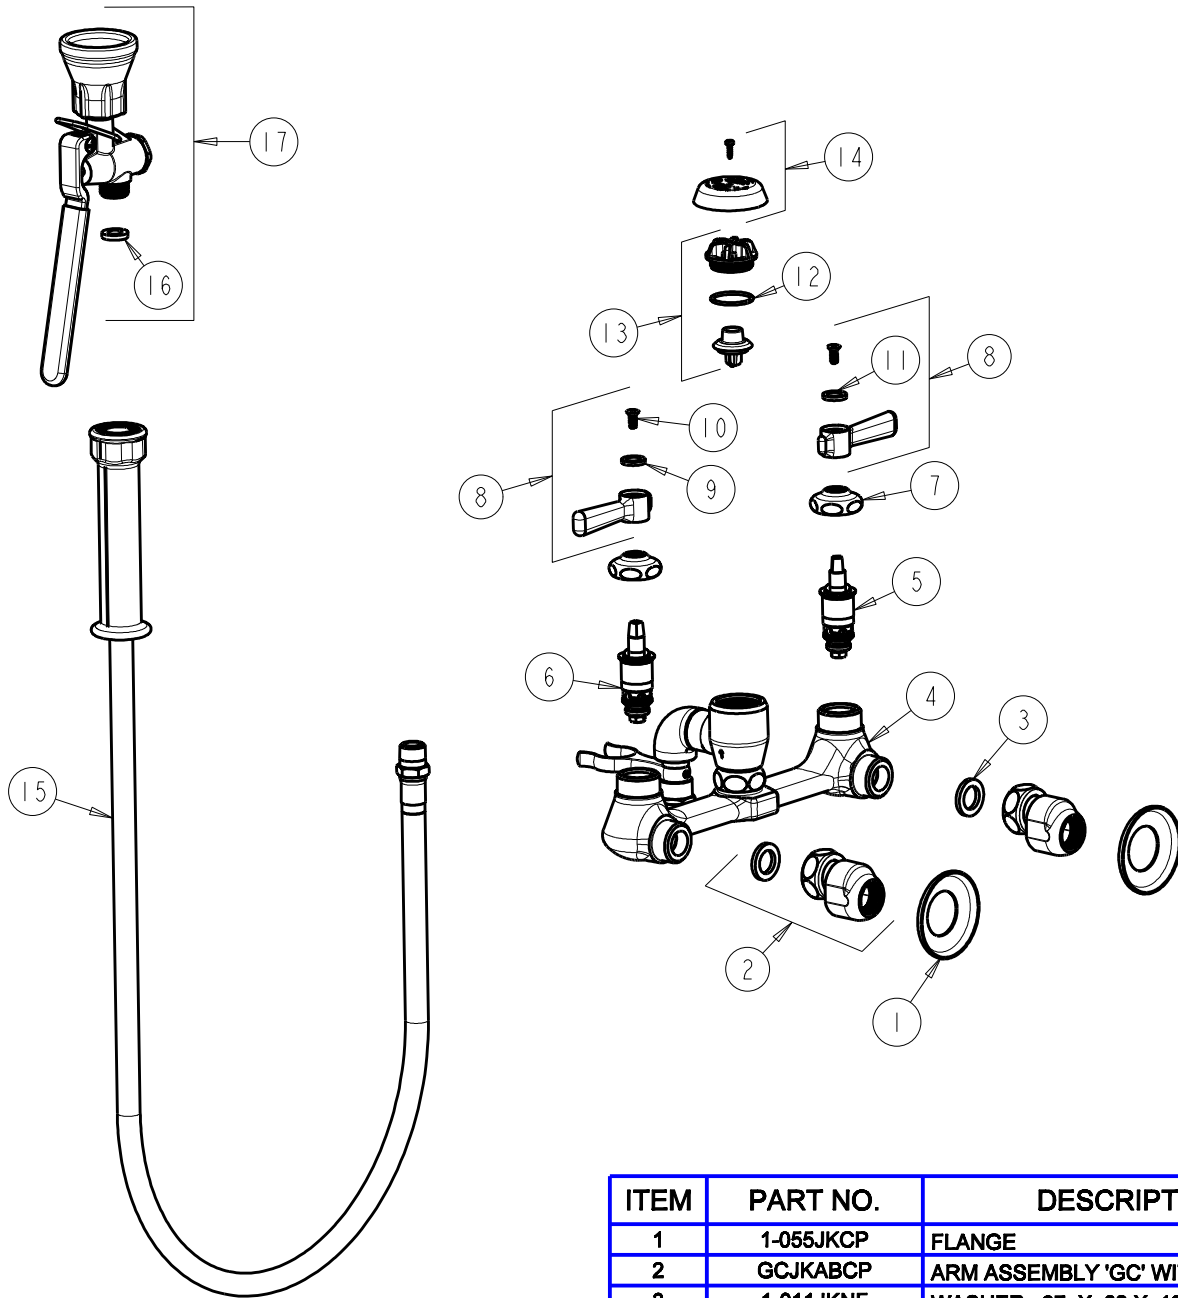

CHICAGO FAUCETS
a Geberit company

2100 South Clearwater Drive
Des Plaines, IL 60018
Phone: 847-803-5000
Fax: 847-803-5454
www.chicagofaucets.com

REPAIR PARTS

FITTING NO.

512-GC90LCP

SUBMITTED MODEL NO.

ITEM NO.

BY: JAR DATE: 05-20-11

CHK: *JAR* REV: 11-18-11

FOR TECHNICAL ASSISTANCE
1-800-TEC-TRUE (1-800-832-8783)

ITEM	PART NO.	DESCRIPTION
1	1-055JKCP	FLANGE
2	GCJKABCP	ARM ASSEMBLY 'GC' WITH WASHER
3	1-011JKNF	WASHER, .97 X .62 X .12
4	---	VALVE BODY (NOT SOLD SEPARATELY)
5	1-100XTJKNF	QUATURN CARTRIDGE (LH)
6	1-099XTJKNF	QUATURN CARTRIDGE (RH)
7	1-214JKCP	CAP
8	369-PRJKCP	LEVER HANDLE ASSEMBLY (PAIR)
9	633-123JKNF	INDEX BUTTON (BLUE)
10	420-010JKRCF	SCREW, 10-32 UNC PH 1/2
11	633-023JKNF	INDEX BUTTON (RED)
12	80-007JKNF	O RING 0.989 X .070
13	892-302JKNF	VACUUM BREAKER REPAIR KIT
14	892-254JKCP	VACUUM BREAKER COVER w/SCREW
15	83-58NF	58" HOSE AND HANDLE ASSEMBLY
16	919-243JKNF	GASKET, .685 X .375 X .125
17	90-LABCP	PRE-RINSE VALVE, LOW FLOW